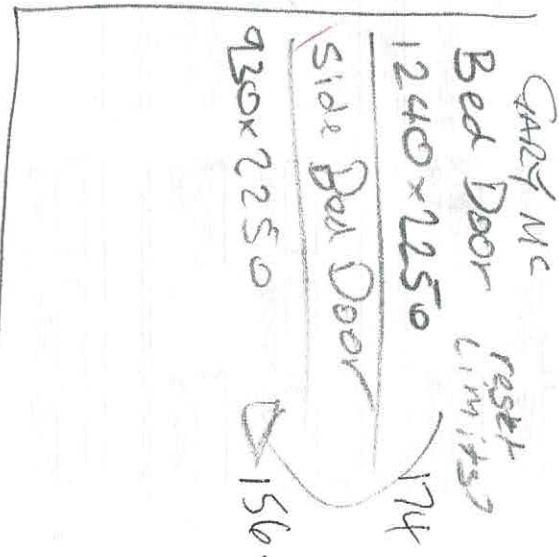

# Hurstly Hall Caravan

- Living L1 1880 x 1110
- L2 1880 x 1110
- L3 1880 x 1110

163  
163  
163 Measured @ Venetians

Ⓚ Kitchen 1265 x 860

109

Ⓚ Bk Bed 1880 x 1115

163

Ⓚ FR Bed 1880 x 1115

163

575  
+  
VAT

Ⓚ Bath 635 x 670

67

Back Door 875 x 2040 (Tight) 119  
Not sure what product for Door blind 725  
~~8075~~ VAT

## Daves Van 50mm Ven Light grey

- 1) Kitchen 850 x 80 75
- 2) Dining 725 x 1180 67
- 3) Living Left 670 x 1560 83
- 4) Door 620 x 1770 83

Ⓚ £250

Left  
or  
HARD