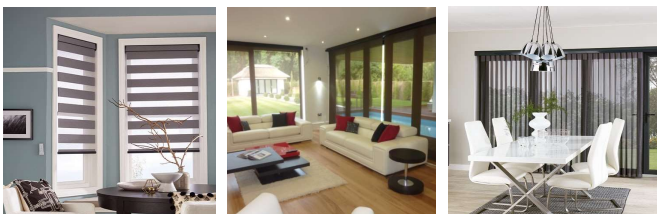

Quotation Ref - 71118

CUSTOMER NAME:
Anthony Duff

HOME DESIGNER:
Joe

Customer Services
Mon - Fri 10am to 5pm
Telephone: 0151 525 0050
sales@perfectblinds.co.uk

MOBILE / TEL:
07851 327489

SHOWROOM ADVISOR:
Lorraine

ADDRESS:
**Flat 1
56 Dovedale Road
Liverpool
L18 5ER**

QUOTE DATE:
17/06/2022

DESCRIPTION

STYLE:

Vertical Blinds

MATERIAL:

Devon Steele

FASCIA:

FURTHER INFORMATION:

Please note prices are inclusive of all discounts

PRICE SUMMARY

Prices include current promotion:

LOCATIONS	QTY	PRICE - £
Front Bay Left	1	£ 70
Front Bay Front	1	£ 173
Front Bay Right	1	£ 70
Bedroom 1	1	£ 83
Master Bedroom	1	£ 104

BLINDS TOTAL: £ 500.00

SURVEY & INSTALLATION: £ 0.00

TOTAL AMOUNT: £ 500.00

DEPOSIT REQUIRED £ 250.00

Prices are based on full project. Individual windows ordered separately may be subject to additional price changes.

Prices quoted are valid for 30 days from the date of stated on the quotation.

TO DISCUSS ANY FURTHER DETAILS OR PLACE YOUR ORDER,
PLEASE CALL 0151 525 0050.