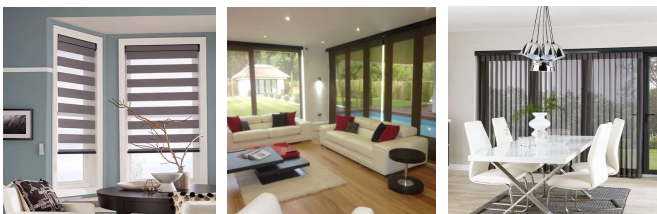

Quotation Ref - 70733

CUSTOMER NAME:
Claire D'Annuzio

HOME DESIGNER:
Jezz

Customer Services
Mon - Fri 10am to 5pm
Telephone: 0151 525 0050
sales@perfectblinds.co.uk

MOBILE / TEL:
07725 252741

SHOWROOM ADVISOR:
Lorraine

ADDRESS:
14 Birch Road
Liverpool
L36 0XD

QUOTE DATE:
09/06/2022

DESCRIPTION

STYLE:
Venetians
MATERIAL:
Sherwood
FASCIA:

FURTHER INFORMATION:

PRICE SUMMARY

Prices include current promotion:

LOCATIONS	QTY	PRICE - £
Living Room	1	£ 256
Patio Doors	1	£ 415
Master Bedroom	1	£ 178
Back Bedroom	1	£ 151
Discount @20%	1	-£ 200

BLINDS TOTAL: £ 800.00

SURVEY & INSTALLATION: £ 0.00

TOTAL AMOUNT: £ 800.00

DEPOSIT REQUIRED £ 400.00

Prices are based on full project. Individual windows ordered separately may be subject to additional price changes.

Prices quoted are valid for 30 days from the date of stated on the quotation.

TO DISCUSS ANY FURTHER DETAILS OR PLACE YOUR ORDER,
PLEASE CALL 0151 525 0050.