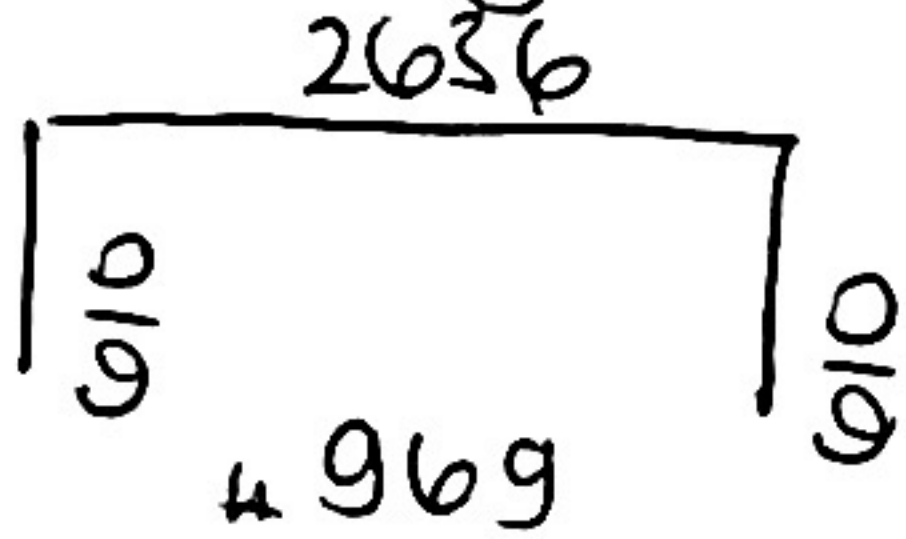

Master Bed
Hybrid cassette:

2098 x 1094 £377.

* Customer calling to
Aintree to pick
material.

Lenny Room.

2075 x 1075 2£377

Bed Bay

209
494
209

Left back Bed.