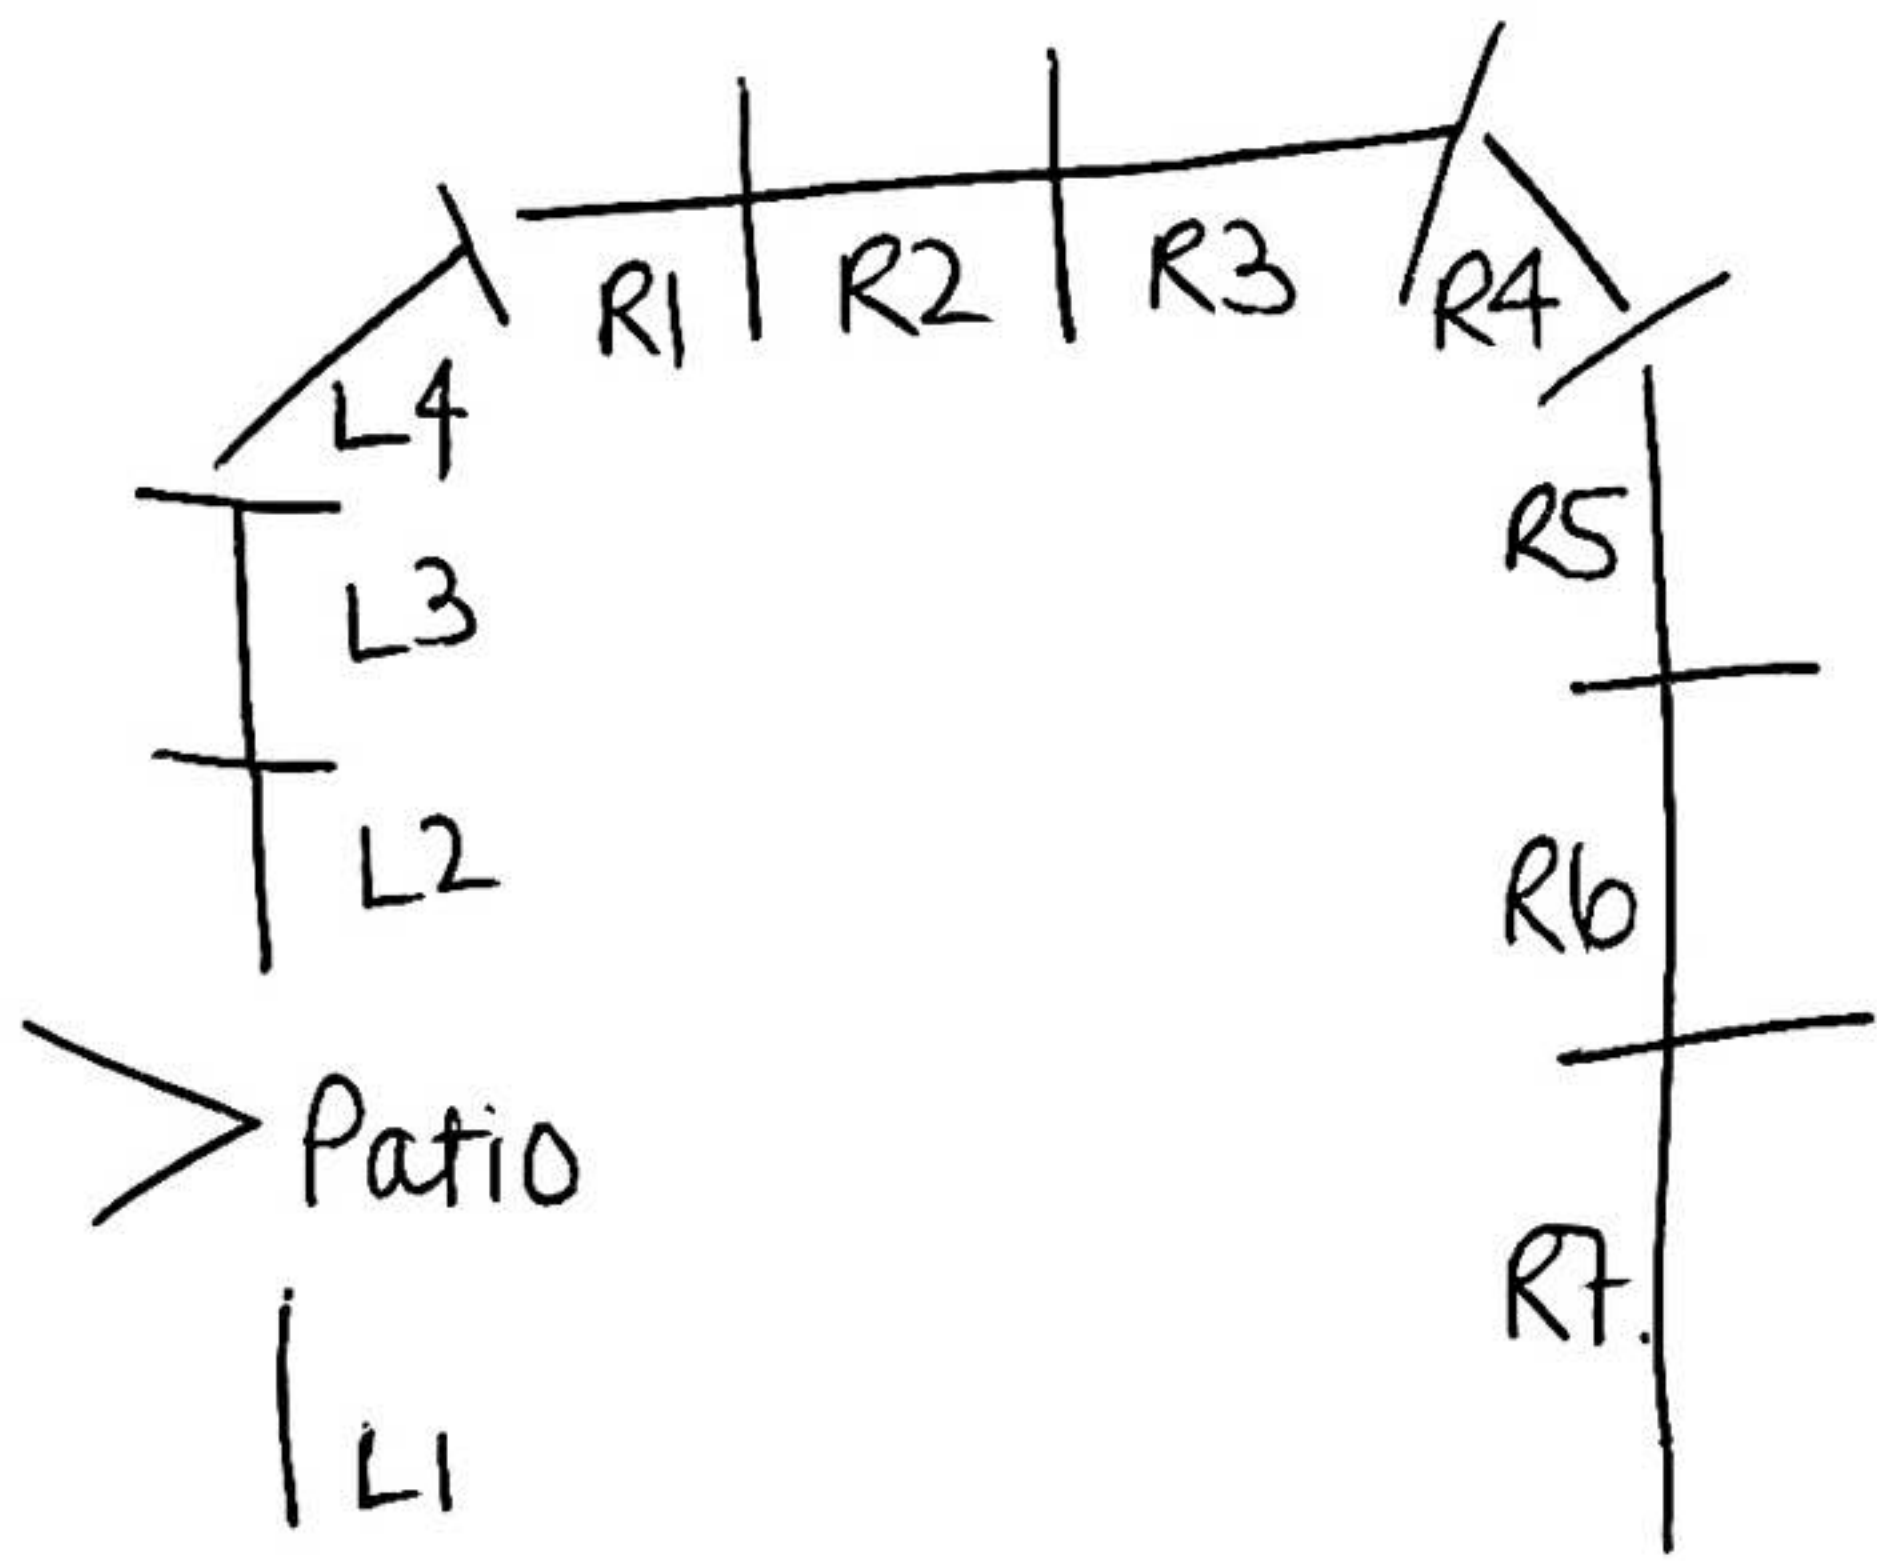

	LOCATION	TYPE	MATERIAL	COLOUR	LVR	FRAME	TILT	DRAWING	WIDTH	HEIGHT	TOT MID RAIL	CONFIGURATIONS	PRICE
1	Conservatory L1					L Z			670	1.50			
				HINGE									
2	Patio.					L Z			148	2.07			
				HINGE									
3	L2					L Z			1.07	1.47			
				HINGE									
4	L3					L Z			1.09	1.47			
				HINGE									
5	L4					L Z			710	1.47			
				HINGE									
6	R1					L Z			950	1.47			
				HINGE									
7	R2					L Z			950	1.47			
				HINGE									
8	R3					L Z			950	1.47			
				HINGE									
9	R4					L Z			730	1.47			
				HINGE									
10	R5					L Z			1.14	1.47			
				HINGE									

	LOCATION	TYPE	MATERIAL	COLOUR	LVR	FRAME	TILT	DRAWING	WIDTH	HEIGHT	TOT MID RAIL	CONFIGURATIONS	PRICE
1	R6					L			1.14	1.47			
				HINGE		Z							
2	R7.					L			1.14	1.47			
				HINGE		Z							
3	Kitchen					L			2.36	1.01.			
				HINGE		Z							
4						L							
				HINGE		Z							
5						L							
				HINGE		Z							
6						L							
				HINGE		Z							
7						L							
				HINGE		Z							
8						L							
				HINGE		Z							
9						L							
				HINGE		Z							
10						L							
				HINGE		Z							

Bifolds - Sons house next door.

Left 3.98 x 2.07. } split blinds
Right 3.98 x 2.07. } @ w199.

Polyscreen: - £1288
Motors x4 £500.
Fascia x2 (capital) £400

£2188

or
Day night. £1932
motors x4 £500
Fascias x2 £400