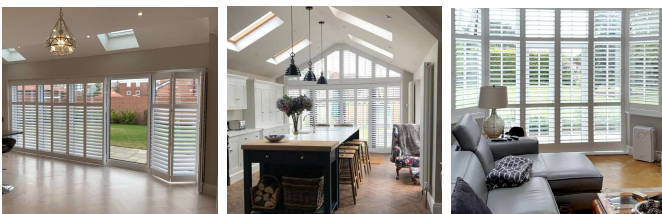

PRICE SUMMARY

Prices include current promotion:

LOCATIONS	QTY	PRICE - £
Front Lounge Left	1	£ 1,545
Front Lounge Right	1	£ 704
Front Bed Right	1	£ 791
Front Bed Right	1	£ 196
Front Bed Left	1	£ 928

SHUTTERS TOTAL: £ 4,164.00

SURVEY & INSTALLATION: £ 0.00

TOTAL AMOUNT: £ 4,164.00

DEPOSIT REQUIRED £ 2,082.00