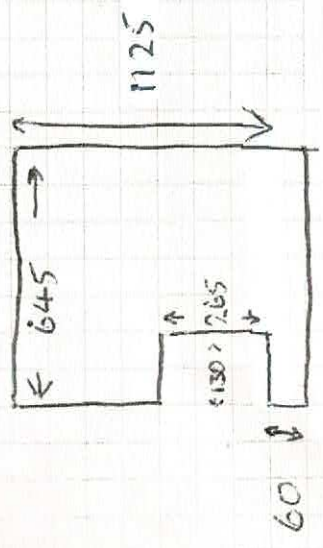

* Wants quote for TOT with no HTP @ 50/50 split in Kitchen L+R also
 quote
 DAVE HAS CONFIRMED TOT

Location	Type	Material	Colour	Lvr	Frame	Sides	Style	Tilt Rod	Width	Height	Micrail	TOT (Mid 2)	Configuration & Positions
1 Kitchen Right	K.O.T	Reminder	Pure white	89	Bevel L	4	DM	offset	1514	910	/	455	LGRB - LOR
2 Kitchen Left		"	white	n	n	4	n	n	1537	926	/	HTP	504 LLGR
3	make 2nd door CTL tilt rod		HINGE										1040
4			HINGE										
5 Kitchen Door	cut out with square handle		Pure white	?		4		offset	645	1125	/		see diagram on back
6			HINGE					BLIND REF S3607					
7			HINGE										

COVER STRIP SUMMARY

BP 213
+16000

SALE AMOUNT 785.00
DEPOSIT 370.00

RECEIVED METHOD CAN 19/10
PREFERRED METHOD
PREFERRED PAYMENTS

CUSTOMER RESPONSIBILITY
I understand and agree that my order cannot be amended once my order goes to manufacture.
I understand and agree that there will be no structural or cosmetic work undertaken around the specified window areas for my plantations shutters, including the replacement of windows and frames, tiling and plastering of the property as this could compromise installation.
I understand and agree with the above window design and layout choices, with the understanding that my labour is payable in full upon installation.
In the event of a discrepancy in complete works, I understand and agree that only 50% payment of the purchase price of the complete works may be withheld.
This is at the discretion of Perfect Shutters.

CUSTOMER RESPONSIBILITY
OTHER NOTES see back

REF 52888
POSTCODE
SURVEYOR Ian

NAME Mrs Goodford
ADDRESS 910

SC CODE
SURVEYOR

10 - 12 WEEKS

LOCATION

Kitchen Door

BLOCKOUT

LOCATION

BLOCKOUT

NOTES

Top obstruction on kitchen right
 customer is aware of left panel
 is having tiles fitted around
 shutter so on day off fit
 butt up shutter to end of
 tile. discussed with customer
 to ask tiler to fit 100mm
 from window so there is
 room for shutter