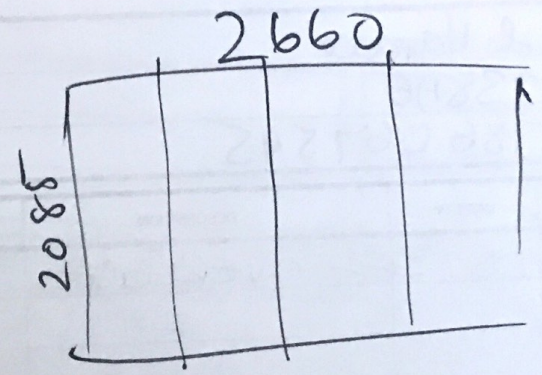

①

Roof panels approx
400 wide

DOORS APPROX 720 wide each:

②

Doors Approx 850 wide

HARDIE 49292