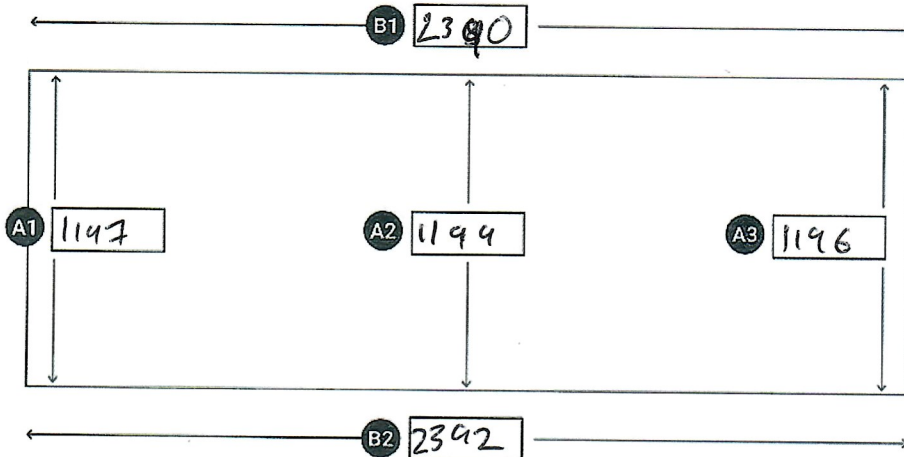

stove

1. MOTOR PLACEMENT

This is the side where the blind will retract to

- A1
- A3
- B1
- B2

2. SIZE TYPE PROVIDED

- Blind Size
- Recess Size*

* If Recess Sizes are provided we will deduct 10mm from the sizes given

3. BLIND ORIENTATION

- Horizontal
- Sloped

4. FRAME OPTION

- L-Profile Side Channels (4 Pieces)*

* Please select Recess Size if L-Profile is required

5. HARDWARE COLOUR

- White
- Black
- Anthracite Grey
- Bespoke RAL