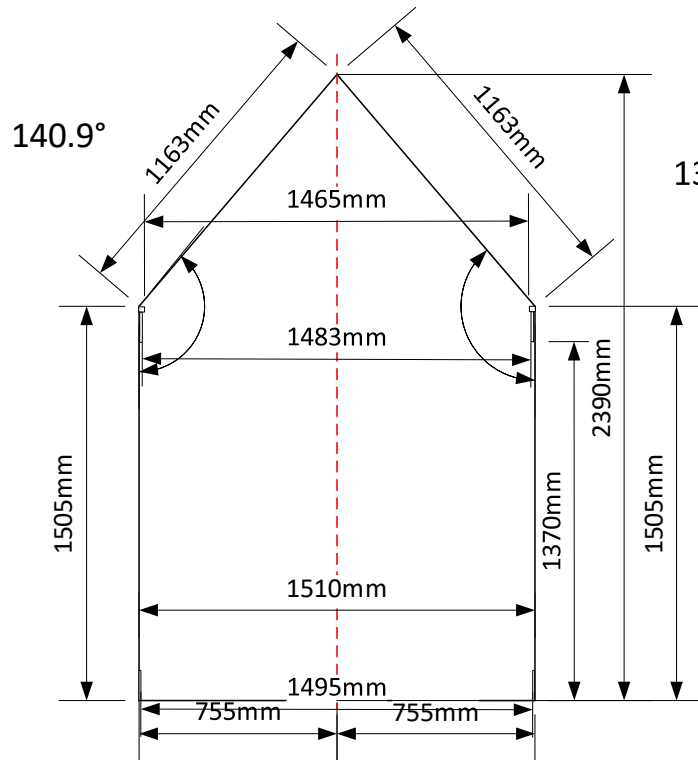

NOTE: Blind config to match existing manual version in image.

Window dimensions

Blind sizes