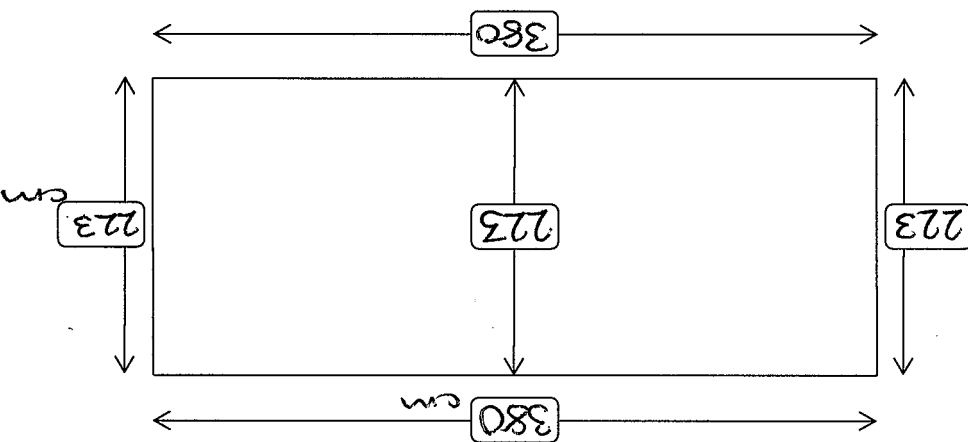

1. MEASURING TYPE

Recess Size ONLY*
*small deductions will be made

2. L-SHAPE PROFILES (25X25)

Sides Only
 All four sides

Colour: White Anthracite

3. FABRIC

Range:

LOUVRE