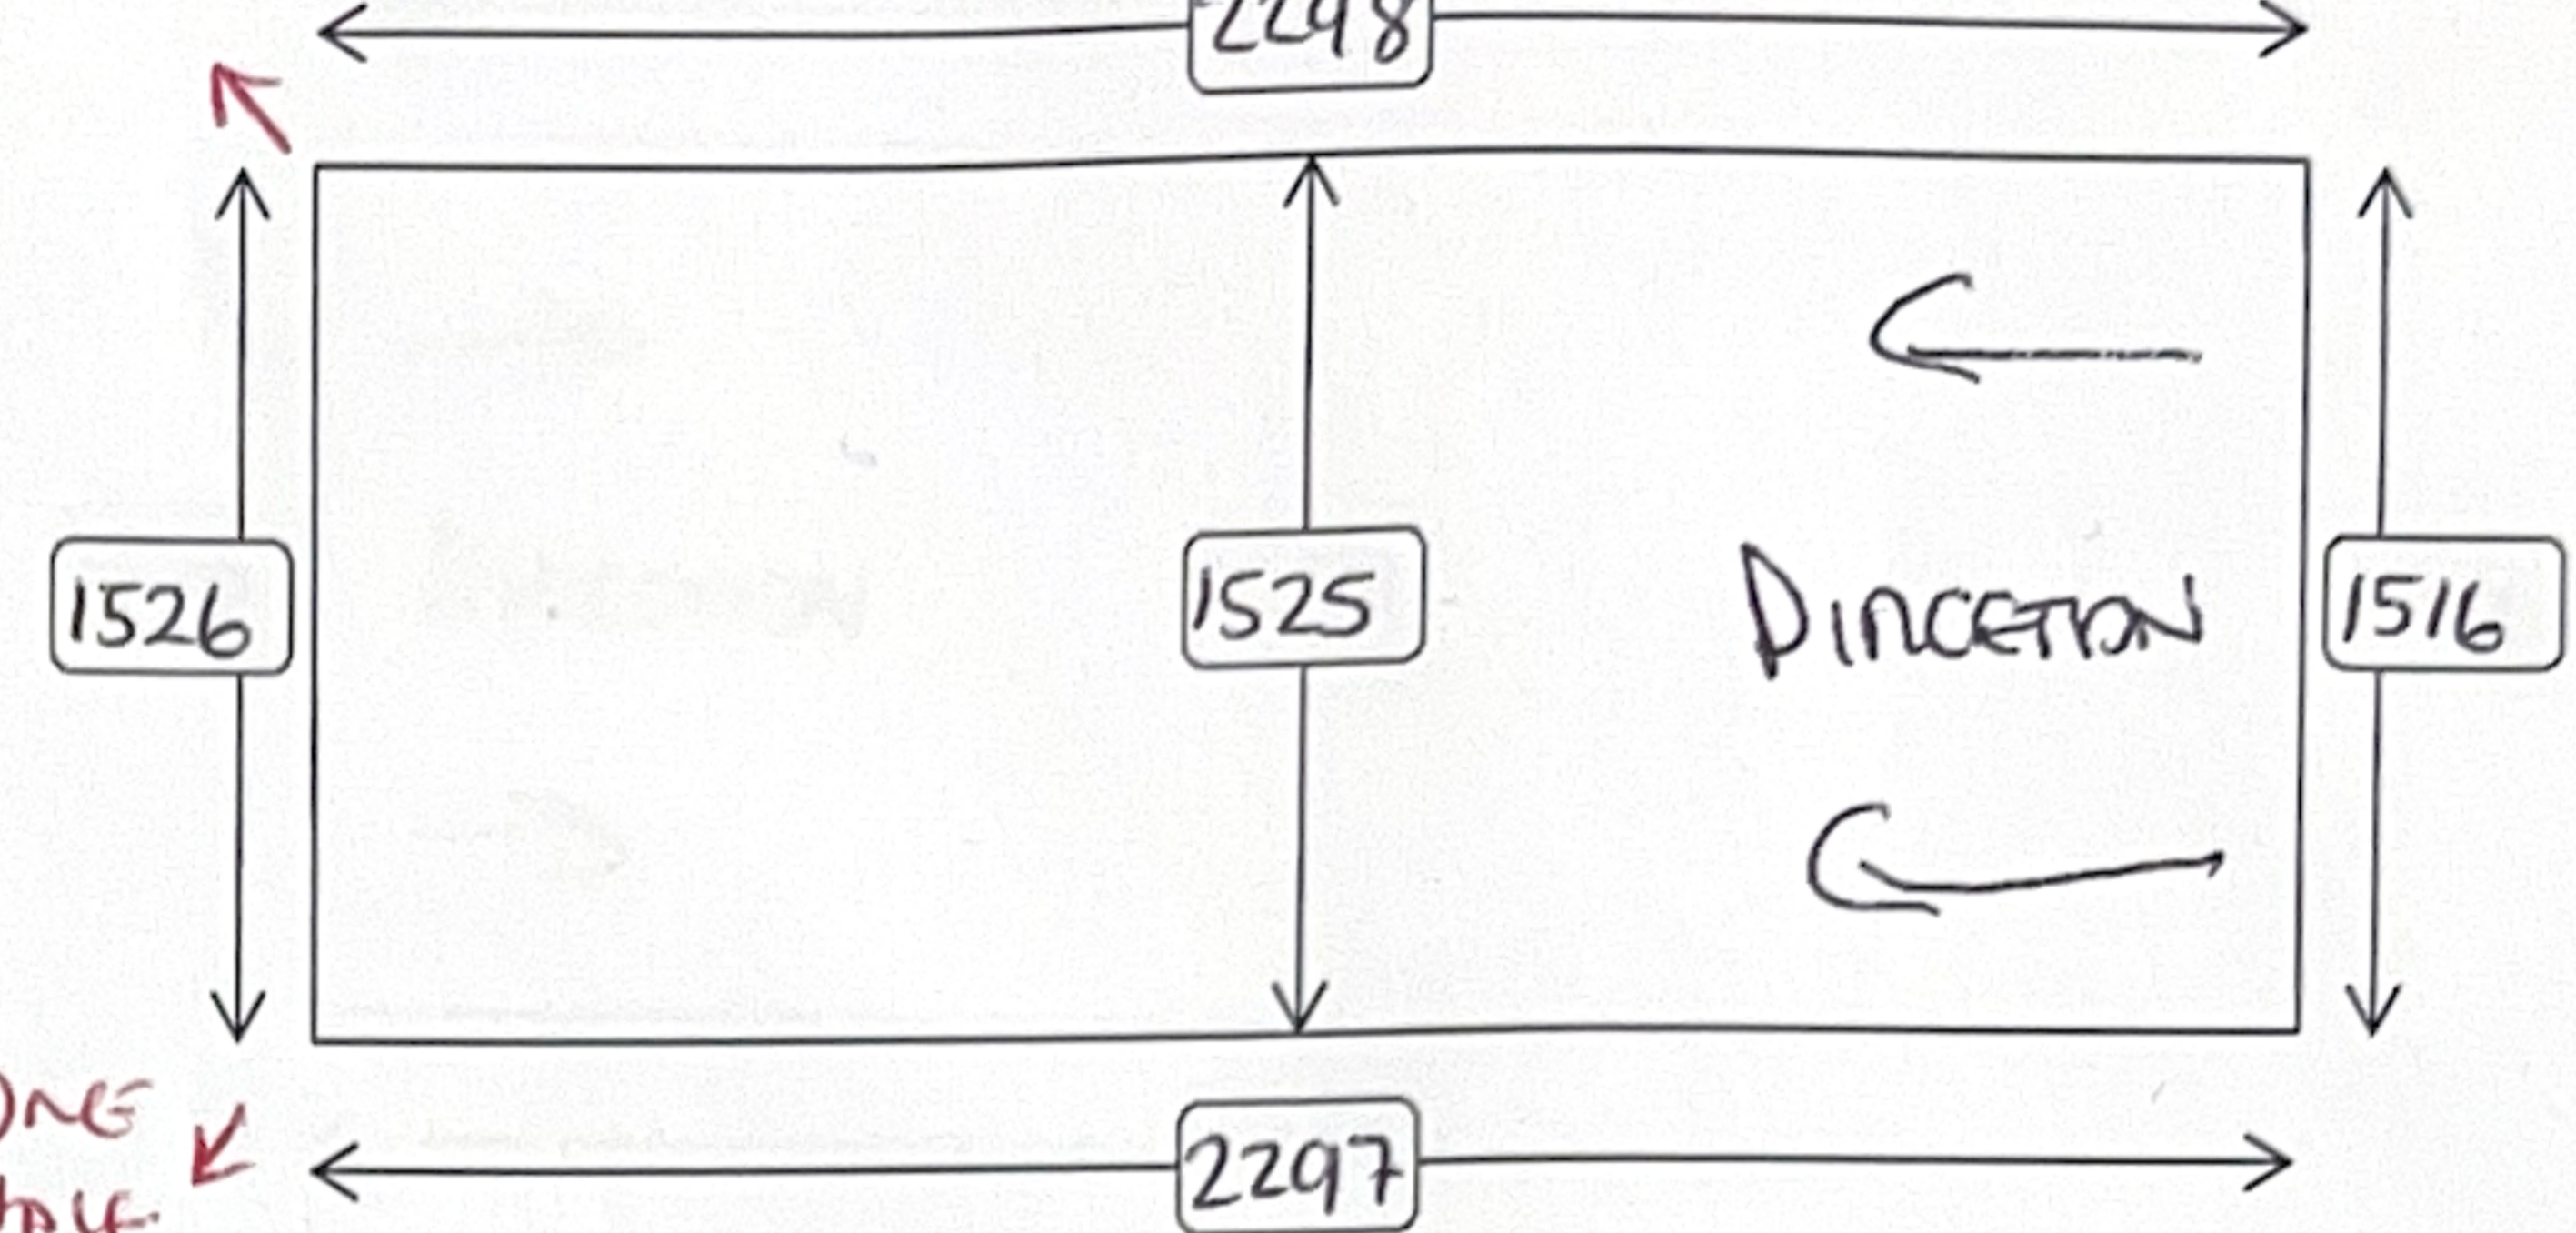

ONE HALF

ONE HALF

ATTACHED TO OTHER

1. MEASURING TYPE

Recess Size ONLY*
*small deductions will be made

2. L-SHAPE PROFILES (25X25)

Sides Only
 All four sides
 Colour: White Anthracite

3. FABRIC

6. MOTORISATION OPTIONS

thorq 

Thorq Bi-Directional Motor
Remote Type
 Thorq 1-ch Remote
 Thorq 15-ch Remote
 Thorq OLED 15-ch Remote
 Thorq 1-ch Wall Switch
 Thorq 15-ch Wall Switch

somfy 

Somfy Tilt & Lift 25 RTS
Remote Type
 Somfy Situo 1 (1-ch) Remote
 Somfy Situo 5 (5-ch) Remote
 Somfy Telis 16 (16-ch) Remote
 Smoove Origin 1 (1-ch) Wall Switch
 Smoove Origin 4 (4-ch) Wall Switch

Transformer instead of battery (Hardwired option)
 Yes No

ADDITIONAL NOTES:
 THIS IS TO GO WITH ORANAGNY 1
 IN ONE OPENING.
 TOTAL LINER LENGTH 4594mm.