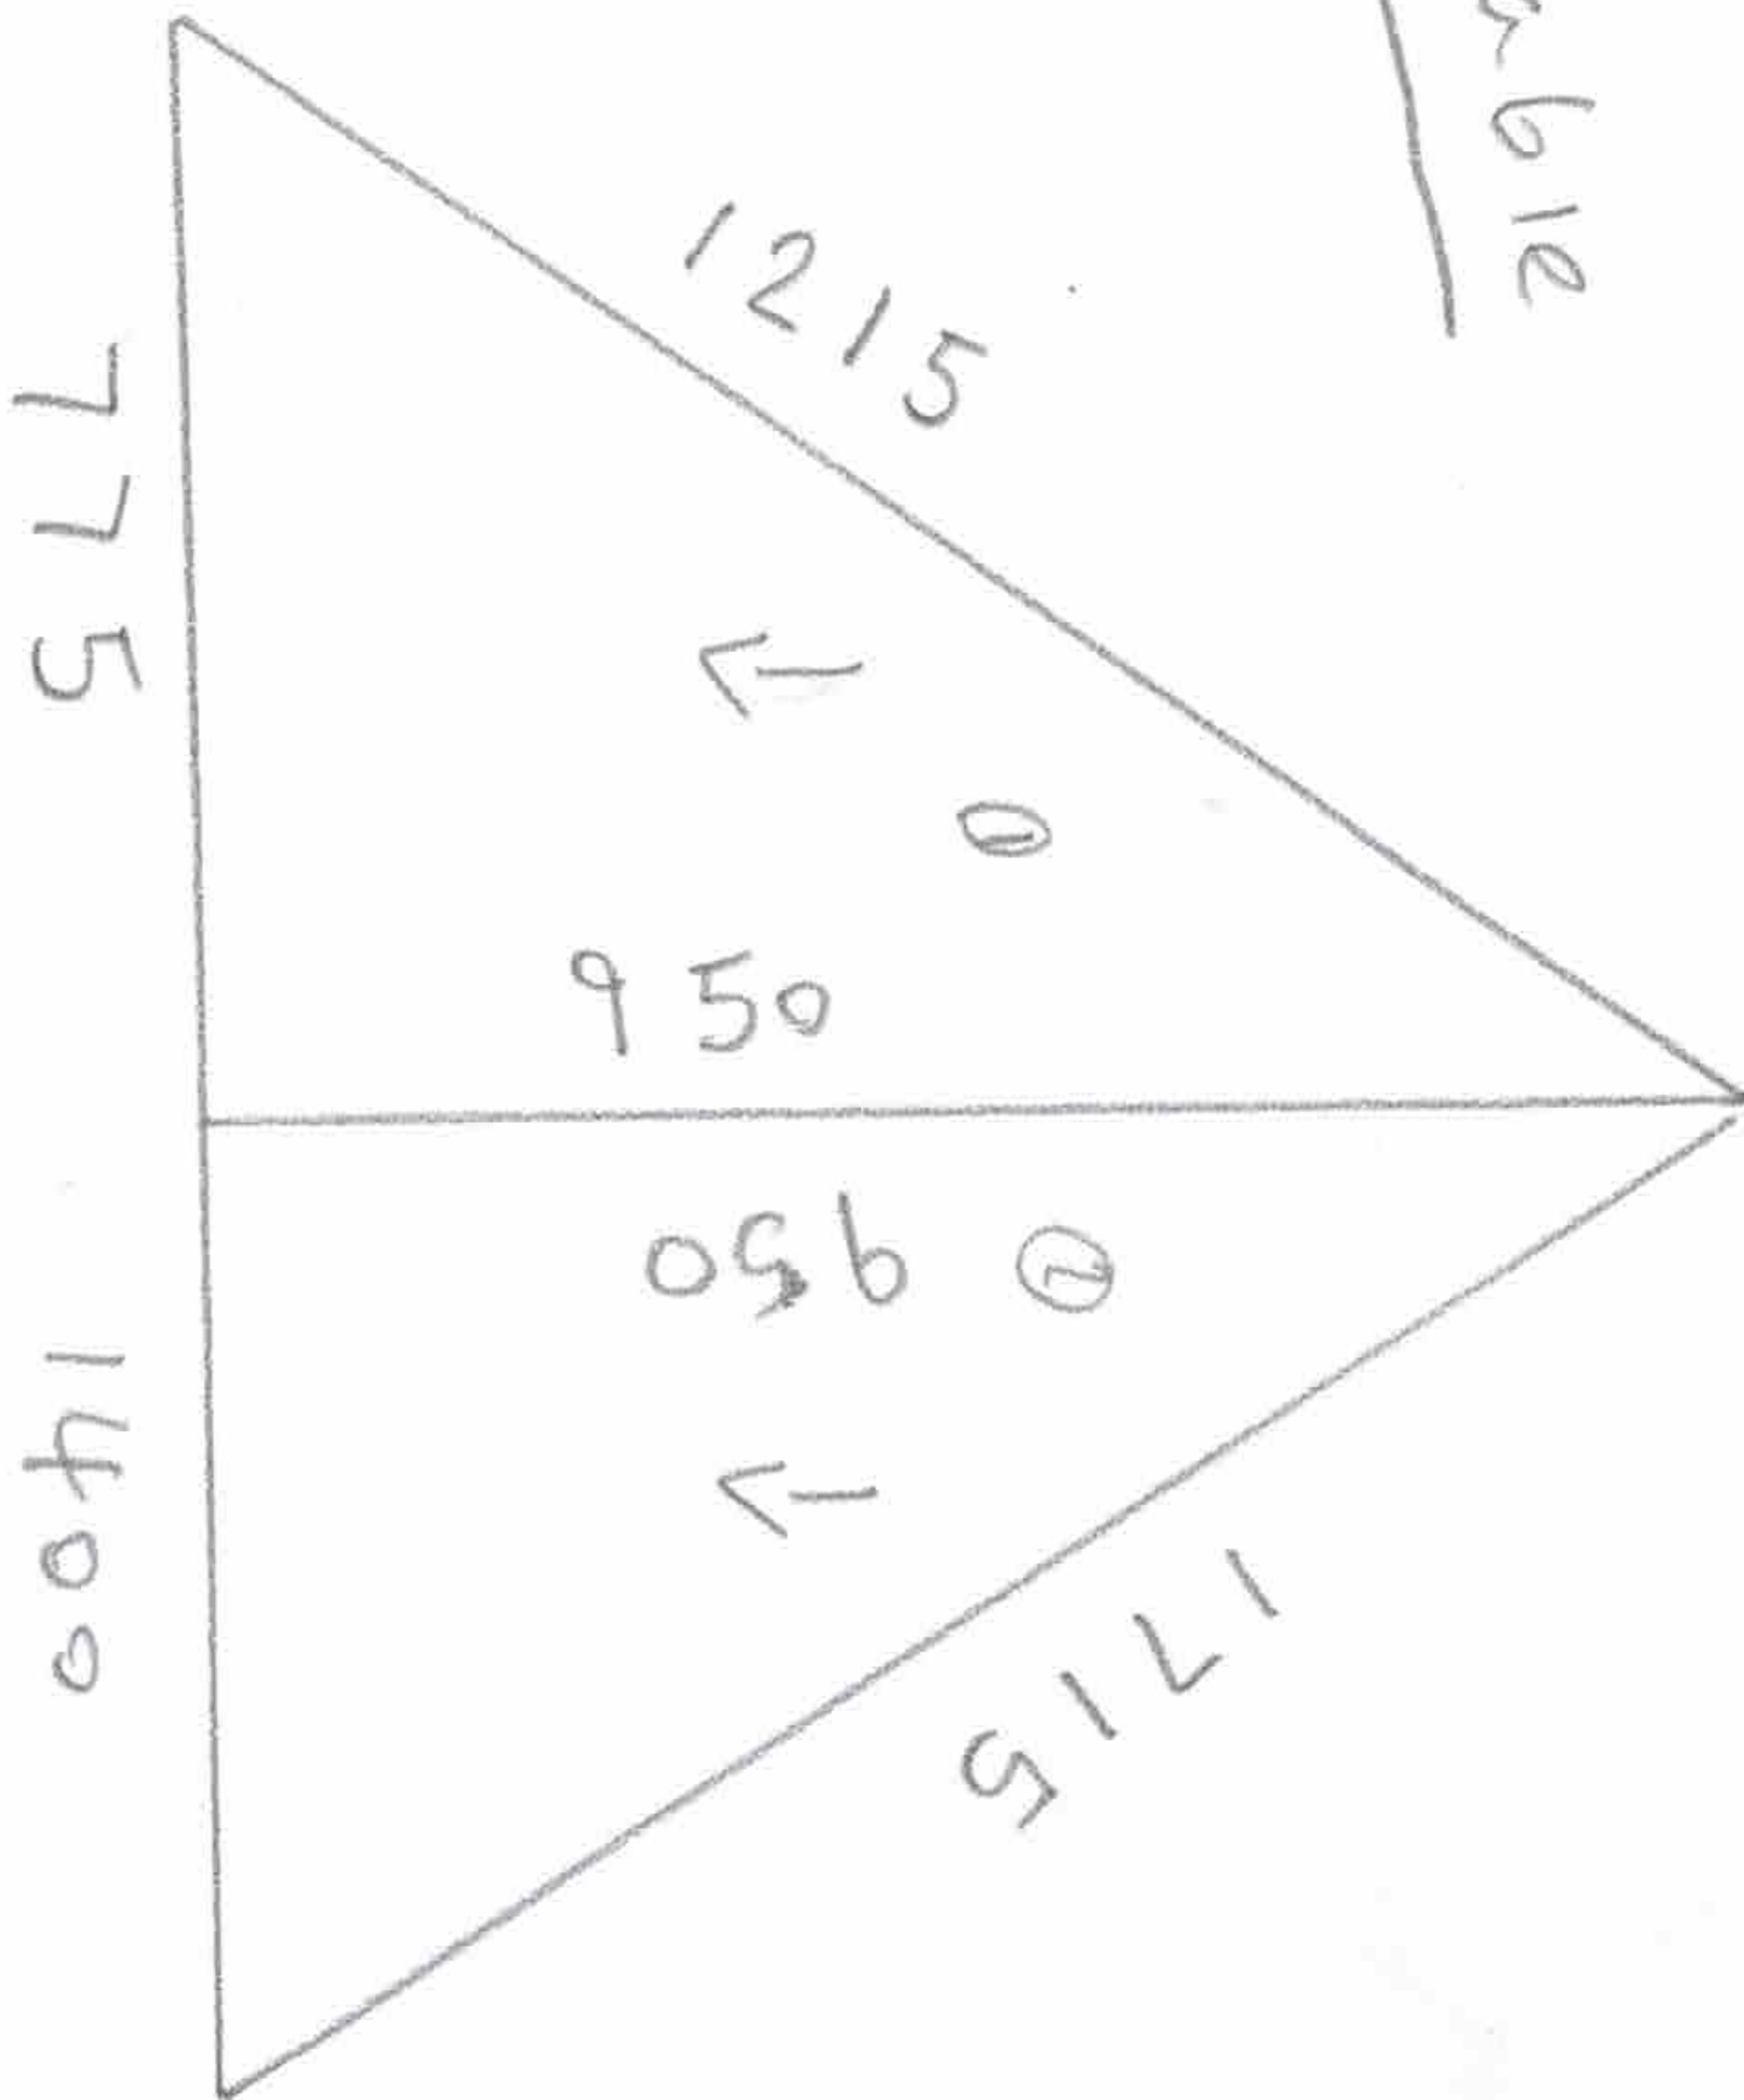

Gable

Recess measurements
Please make deduction

Roof--

1- 580 x 1915

2- 580 x 1700

3- 580 x 1300

Batten - White

1- 585 40 x 40

2- 585 40 x 40

3- 585 40 x 40

Shutter - Teak