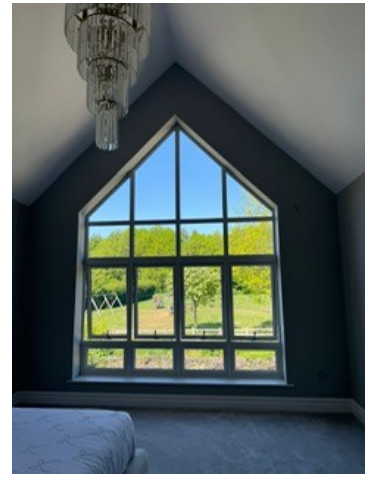

Order Ref: 8395 NOBLE - Page 1

2 x Freehang Blinds (FRONT BED 1)

West Mount FR Fossil 76508 Blackout Fabric

White Hardware

Motorised with Somfy Tilt & Lift 25 Motors

Please Supply each Blind **WITH** a Transformer

Please Supply with Situio 1 Remote