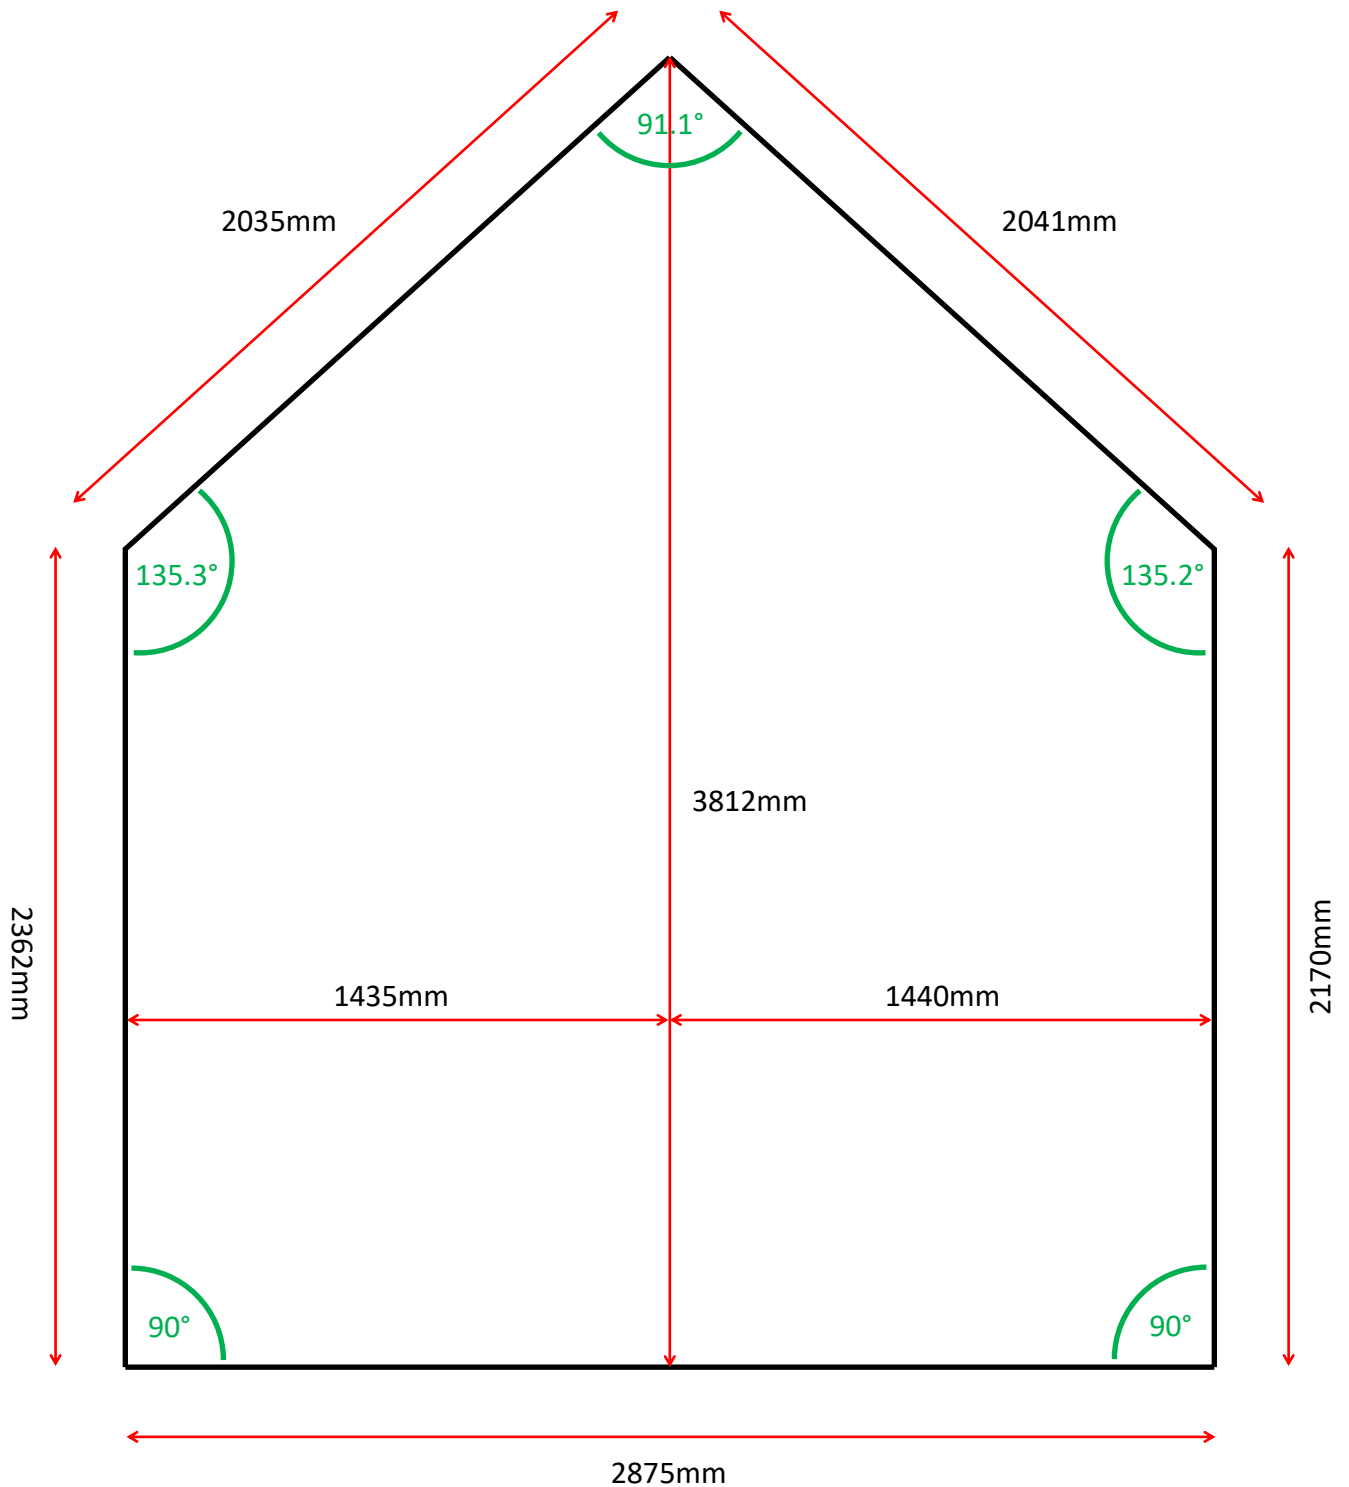

Order Ref: 8395 NOBLE - Page 1

2 x Freehang Blinds (FRONT BED 1)

West Mount FR Fossil 76508 Blackout Fabric

White Hardware

Motorised with Somfy Tilt & Lift 25 Motors

Please Supply each Blind **WITH** a Transformer

Please Supply with Situio 1 Remote