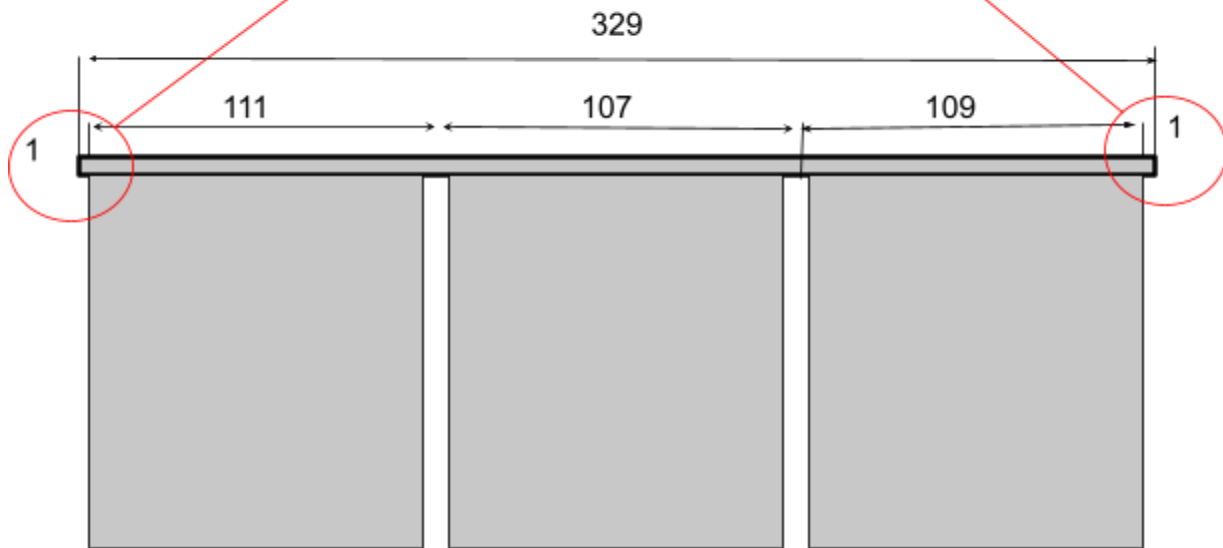

Fit the blind central to the cassette

KITCHEN BLIND

Supply in 40mm louvolite tube. Supply with white gemini bottom bar - smooth side on the front.

Fit the first and last blind bracket 1cm from the edges of the cassette.

3 blinds in one cassette fitted next to each other. Supply the blinds in 40mm louvolite tube. I intend to motorise the blinds so make sure the same amount of fabric is on each roll. Supply with white gemini bottom bar - smooth side on the front.