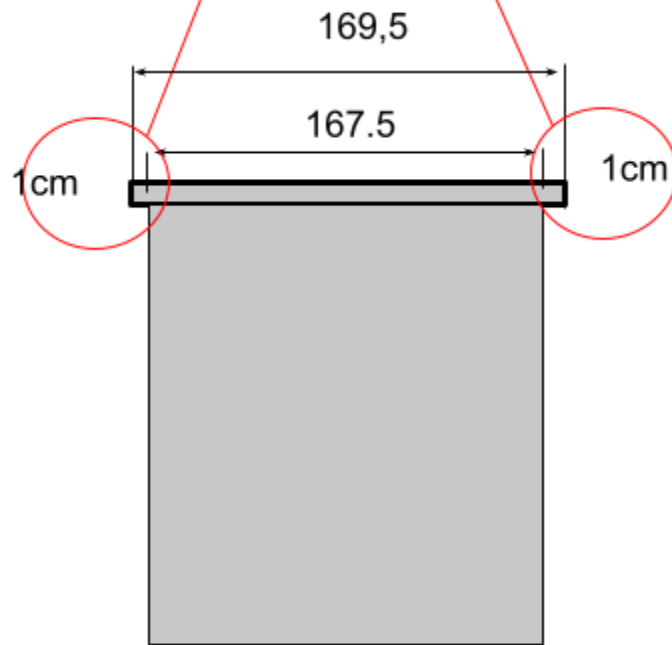

Fit the blind central to the cassette

KITCHEN BLIND

Supply in 40mm louvolite tube. Supply with white gemini bottom bar - smooth side on the front.

Fit the first and last blind bracket 1cm from the edges of the cassette.

3 blinds in one cassette fitted next to each other. Supply the blinds in 40mm louvolite tube. I intend to motorise the blinds so make sure the same amount of fabric is on each roll. Supply with white gemini bottom bar - smooth side on the front.