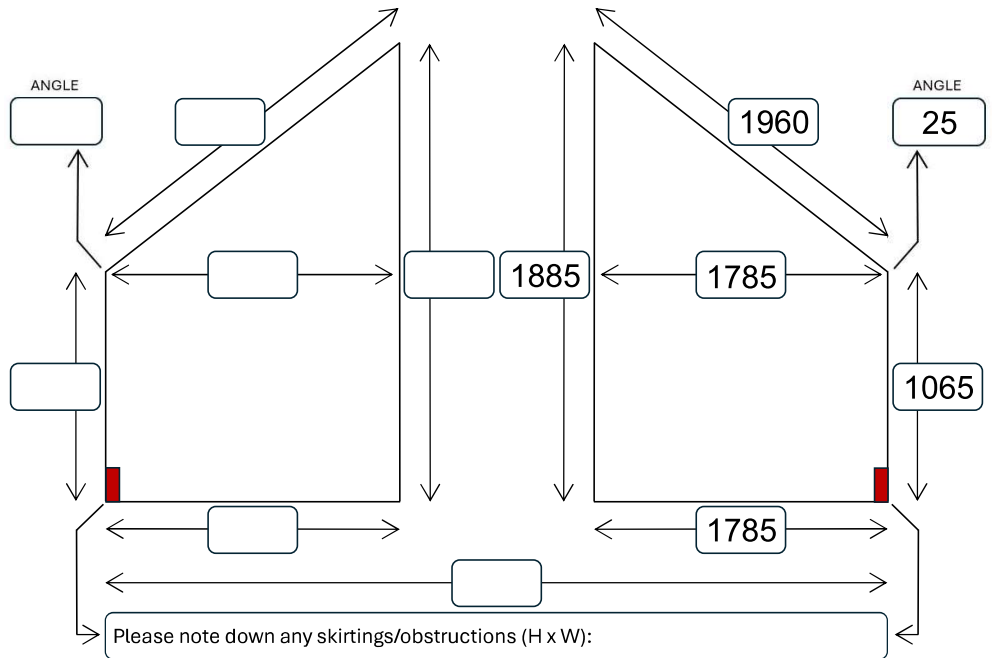

**ORDER NUMBER**

L11698

**CUSTOMER REFERENCE**

Hunter

**ROOM**

Master front

Please provide a photo of the window so we can ensure compatibility of the systems with your installation

PLEASE PROVIDE MEASUREMENTS IN MM

**1. MEASURING TYPE**

- Recess Size ONLY\*  
\*small deductions will be made

**2. FITTING OPTION**

- Top Fix (Ceiling)
- Face Fix (Brackets)

**3. FABRIC**

Range:

True Rioja Blackout

Colour: