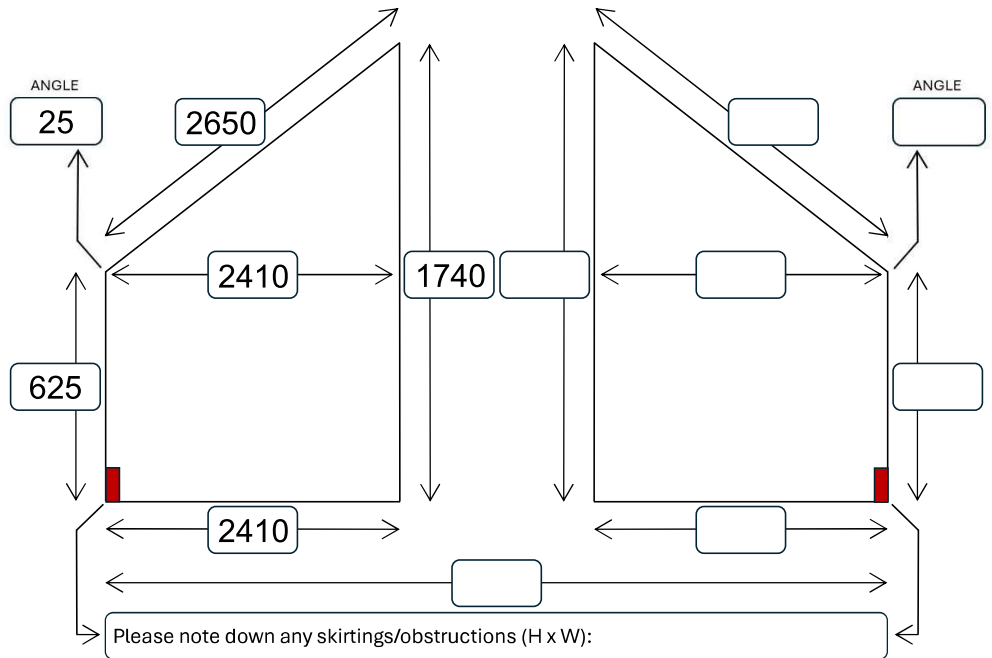

1. MEASURING TYPE

- Recess Size ONLY*
*small deductions will be made

2. FITTING OPTION

- Top Fix (Ceiling)
- Face Fix (Brackets)

3. FABRIC

Range:

True Rioja Blackout

Colour: