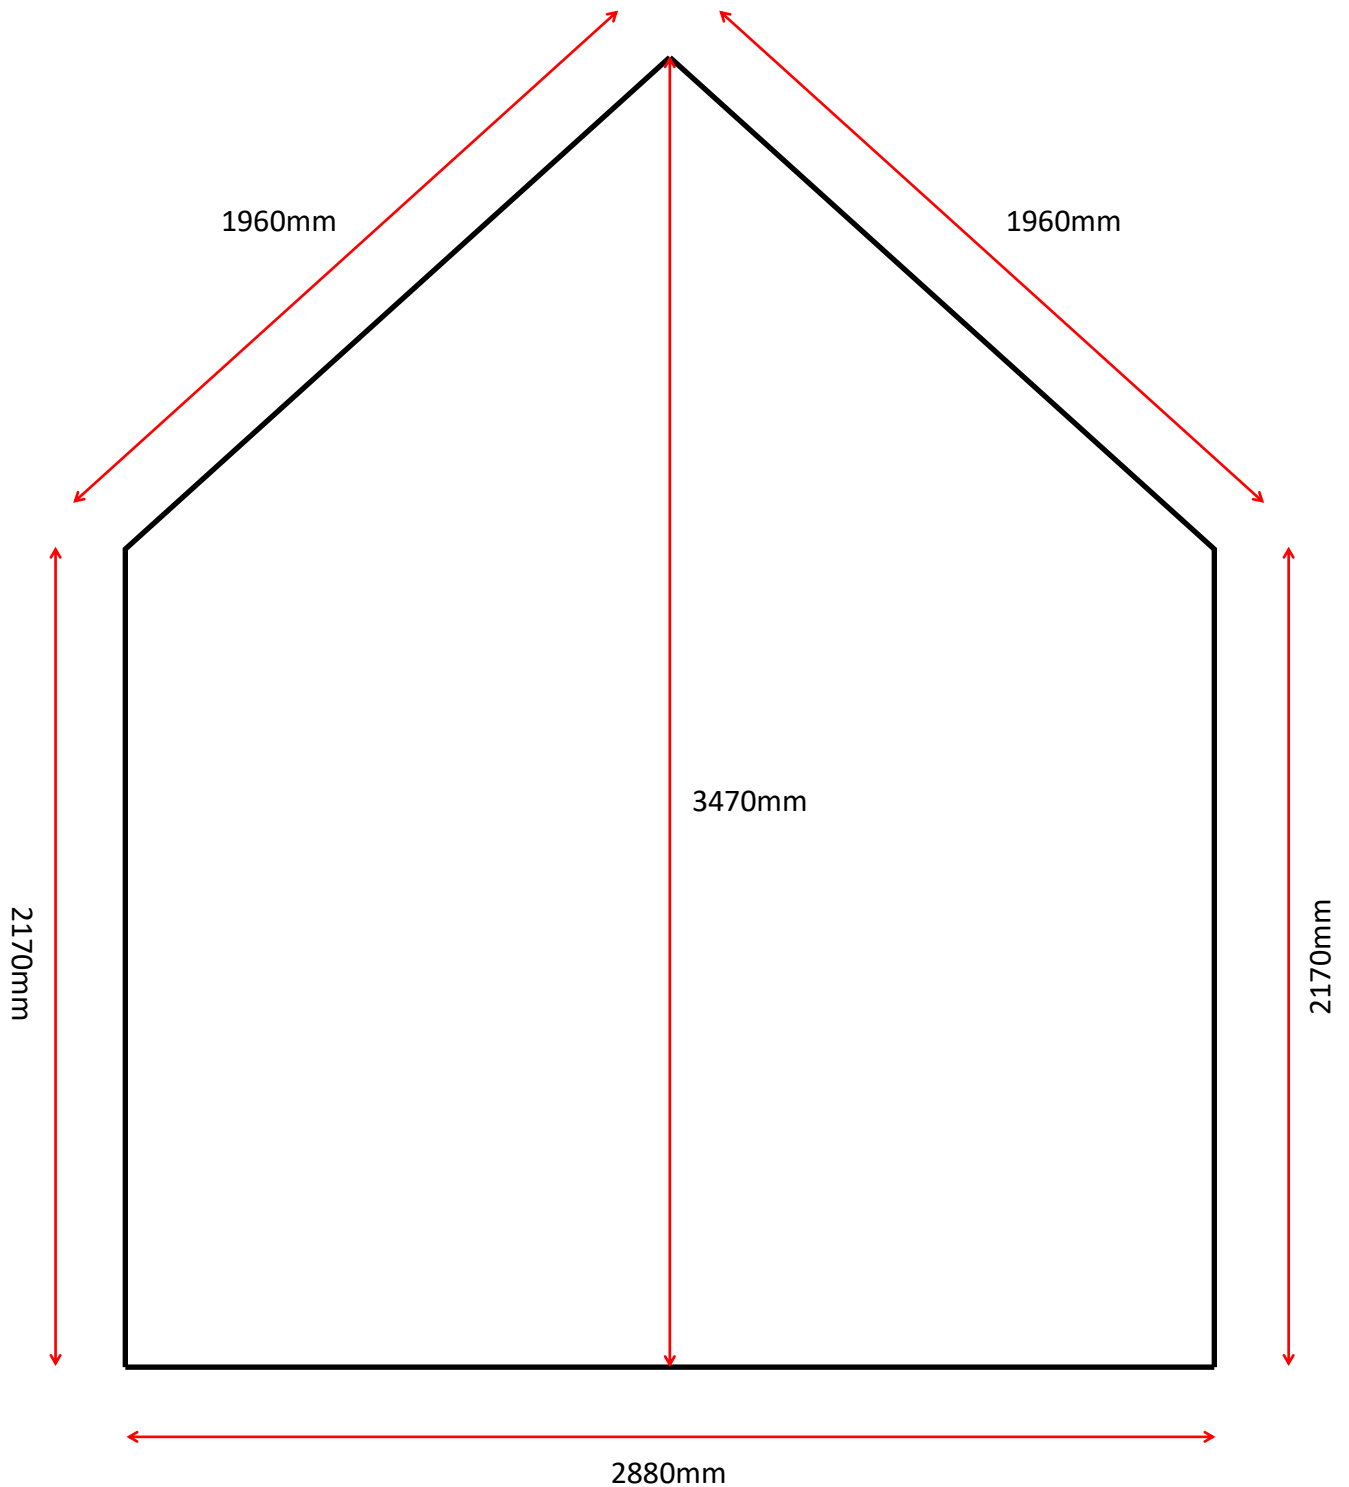

Quote Ref: NOBLE - Page 1

2 x Freehang Blinds (LEFT BEDROOM)

Cellular Blackout Fabric (TBC)

Hardware Colour (TBC)

Motorised with Somfy Tilt & Lift 25 Motors

Please Supply each Blind **WITH** a Transformer

Please Supply with Remote