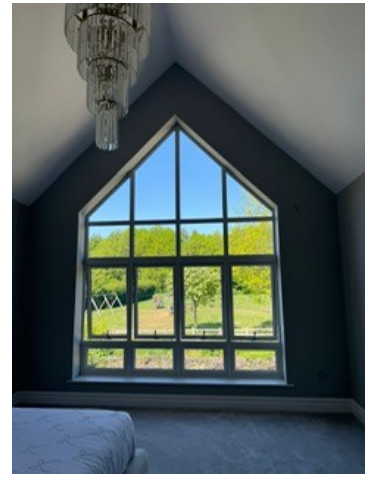

Quote Ref: NOBLE - Page 1

2 x Freehang Blinds (LEFT BEDROOM)

Cellular Blackout Fabric (TBC)

Hardware Colour (TBC)

Motorised with Somfy Tilt & Lift 25 Motors

Please Supply each Blind **WITH** a Transformer

Please Supply with Remote