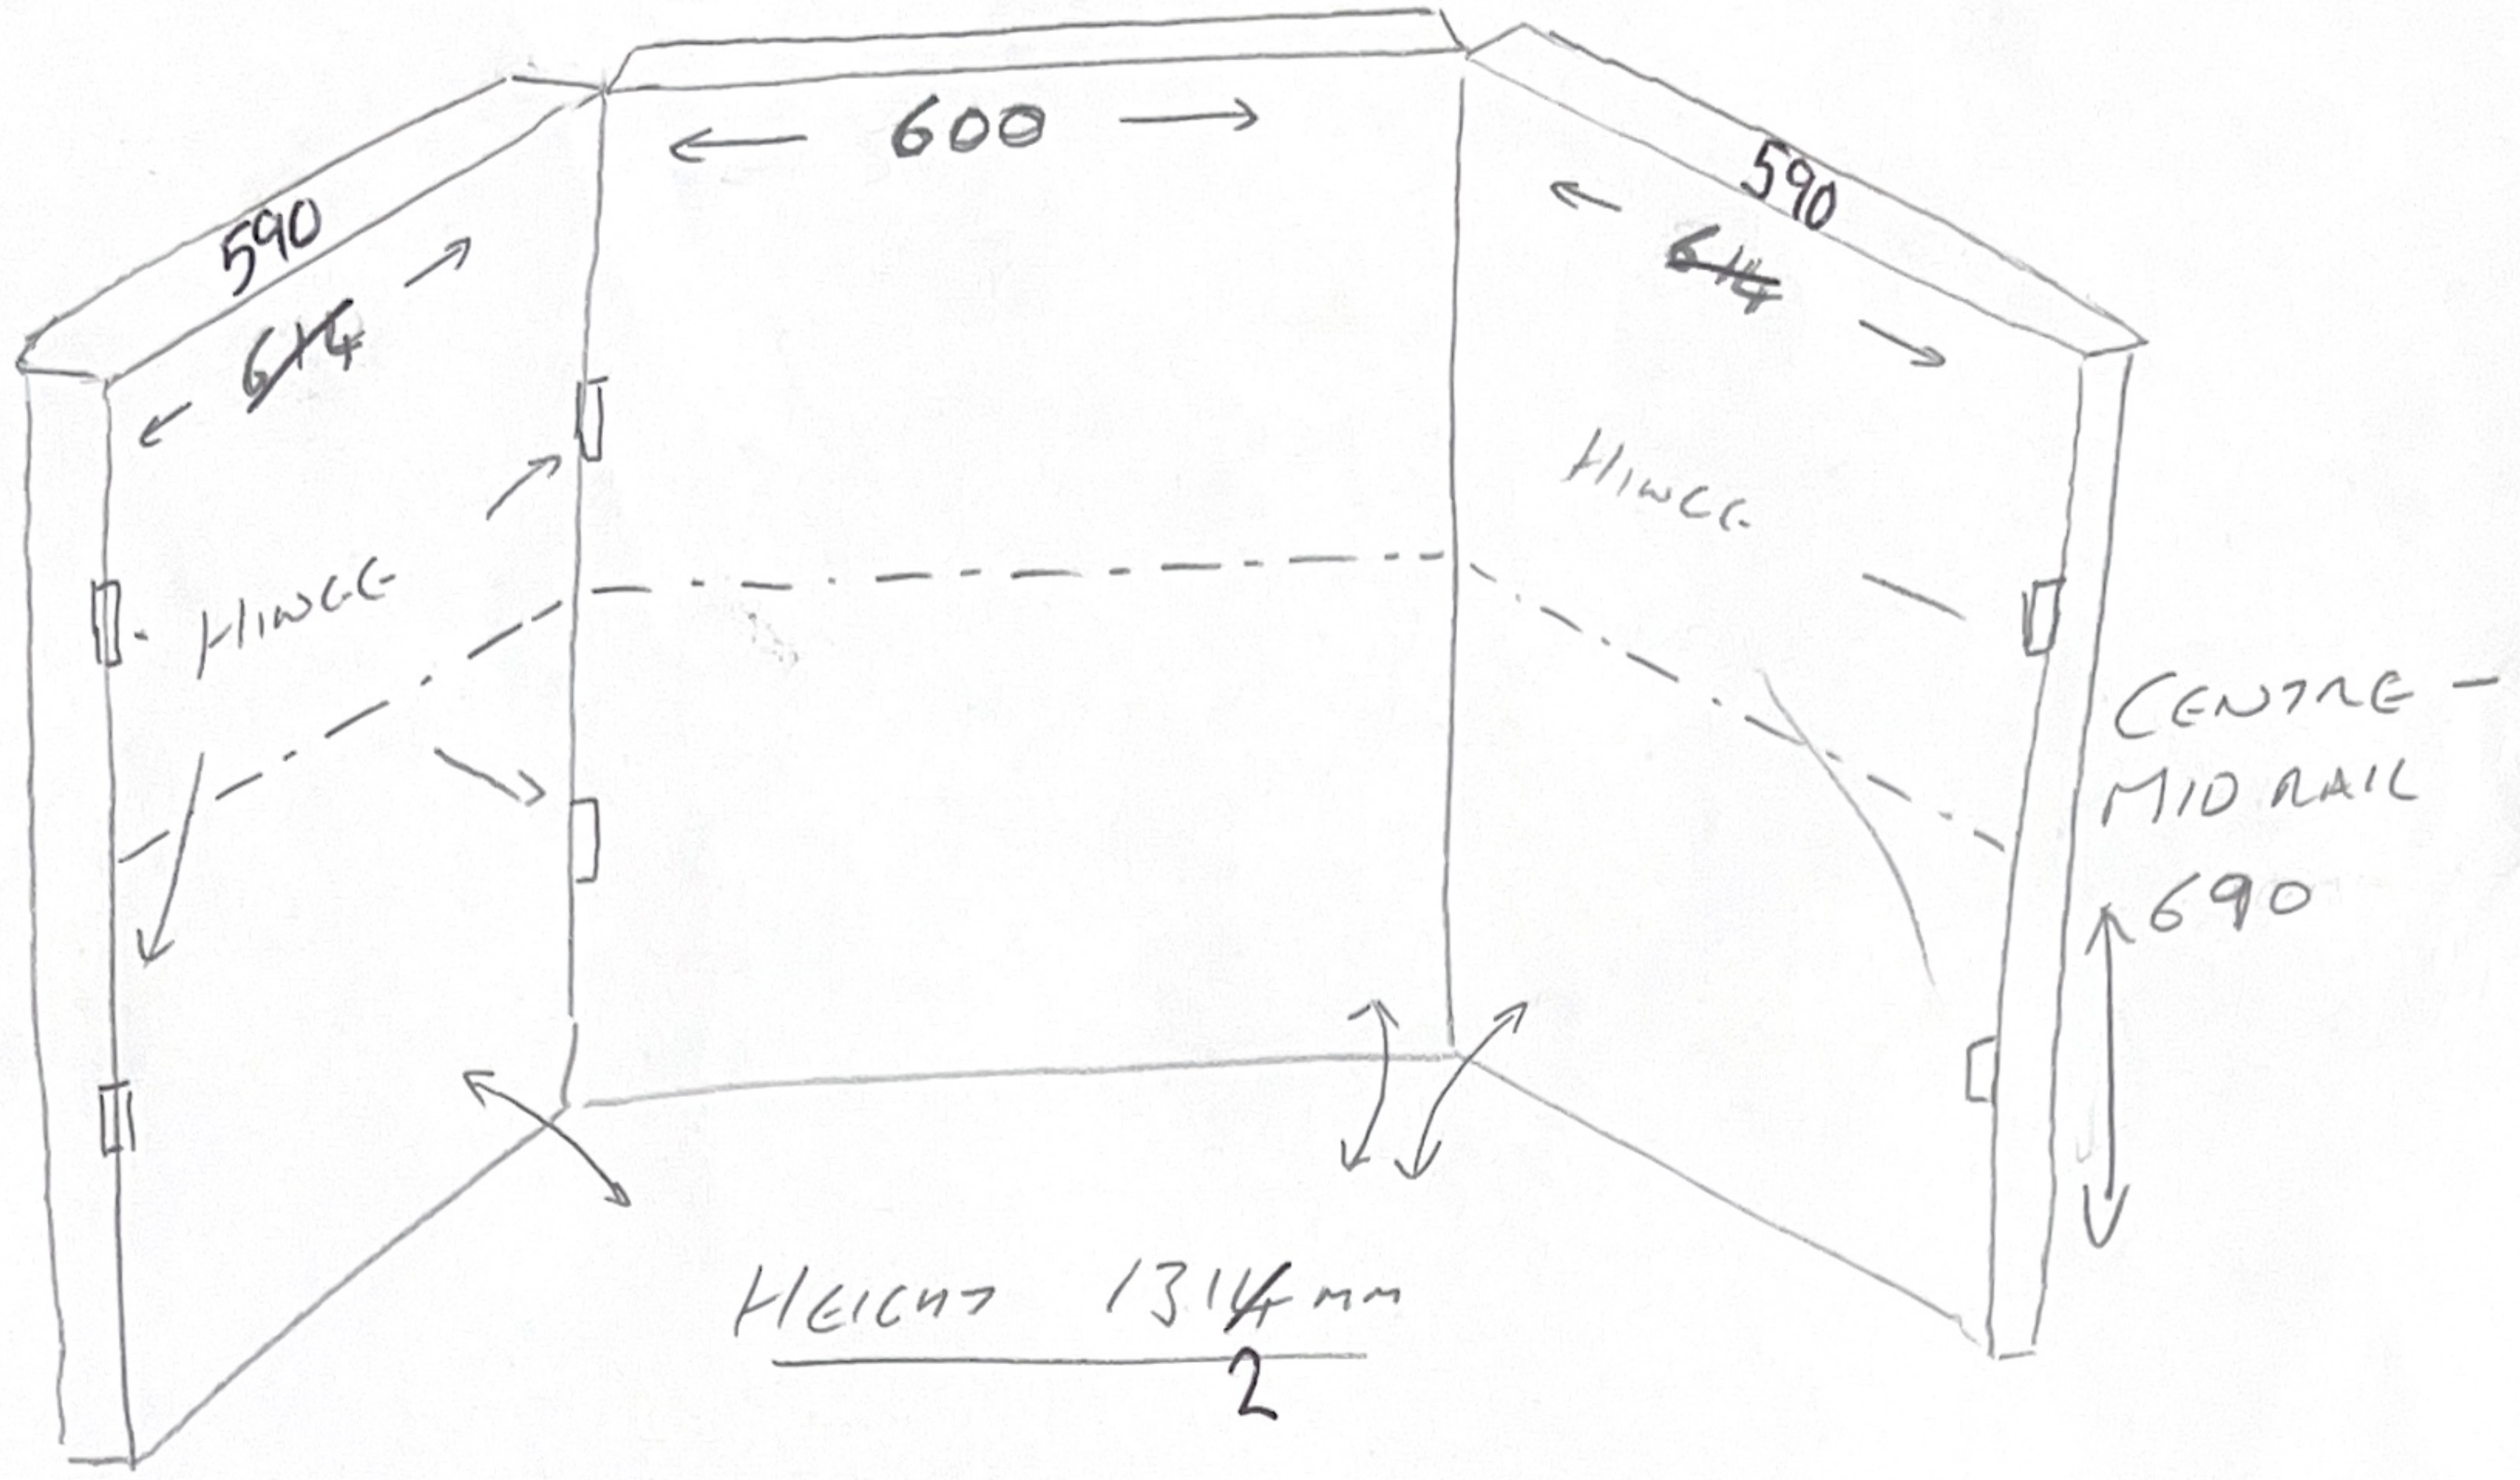

COLOUR - TSOS CLOUD

HINGE - WHITE

LOUVRES - 63mm

FRAME - "L" 60mm DEEP

Paul Jarrad

mf30352

BATON'S 3mm x 40mm x 1325 (20°) OR 20
 3mm x 15mm x 1325 (50°)