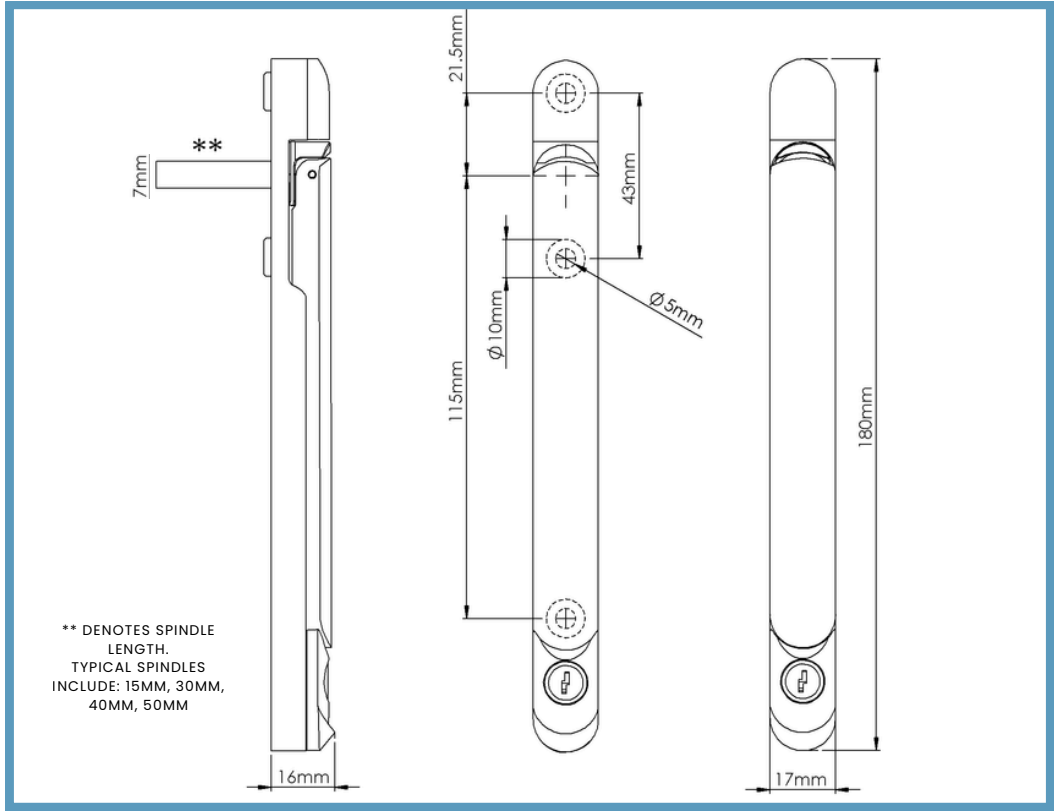

TECHNICAL

*AS SHOWN IN THE LEFT-HAND IMAGE, PLEASE MAKE SURE THE INTERNAL OPENING SIZE OF SMALL WINDOWS IS OVER 300MM.