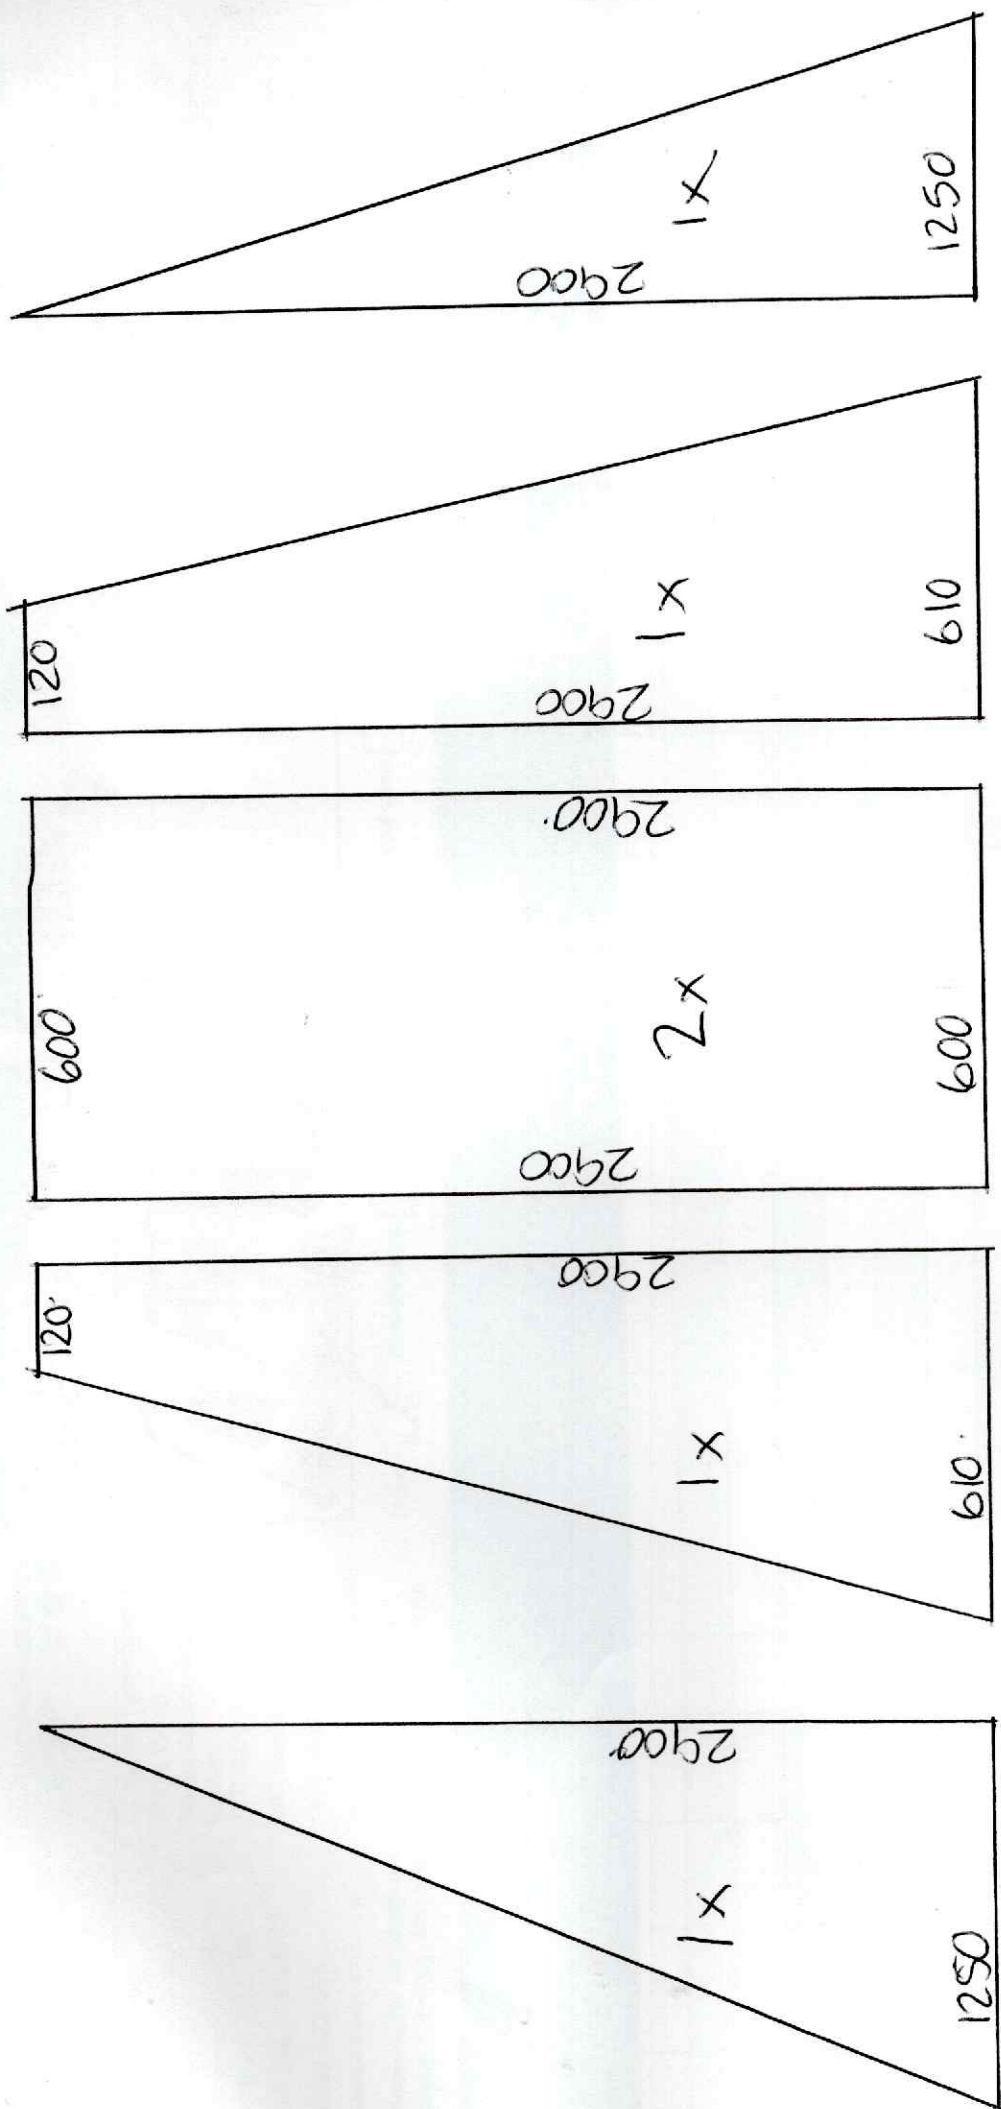

Ref: mF0291618

2

Blackout Fabric
Pf International Golden Oak frame
Possibly motorised if possible.