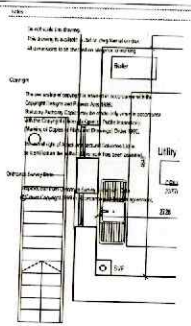

1

MFO29599.
Ashton.

Proposed First Floor Plan
Scale 1:50

ARCHITECTURAL SOLUTIONS

ADAPT Architectural Solutions Ltd
Ryehill Farm House, Basin Castle Lane,
Framley, Hants RG23 9ED
Tel 01462 209100 / Mob 07956 08682
Email info@adaptarchitecturalsolutions.co.uk
www.adaptarchitecturalsolutions.co.uk

Project: Proposed Childrens Home
Rigwood House
Salbum Lane
Salbum, TS12 1HE

Scale: 1:50
Date: 12/09/12

Author: Proposed First Floor Plan

1:50 21