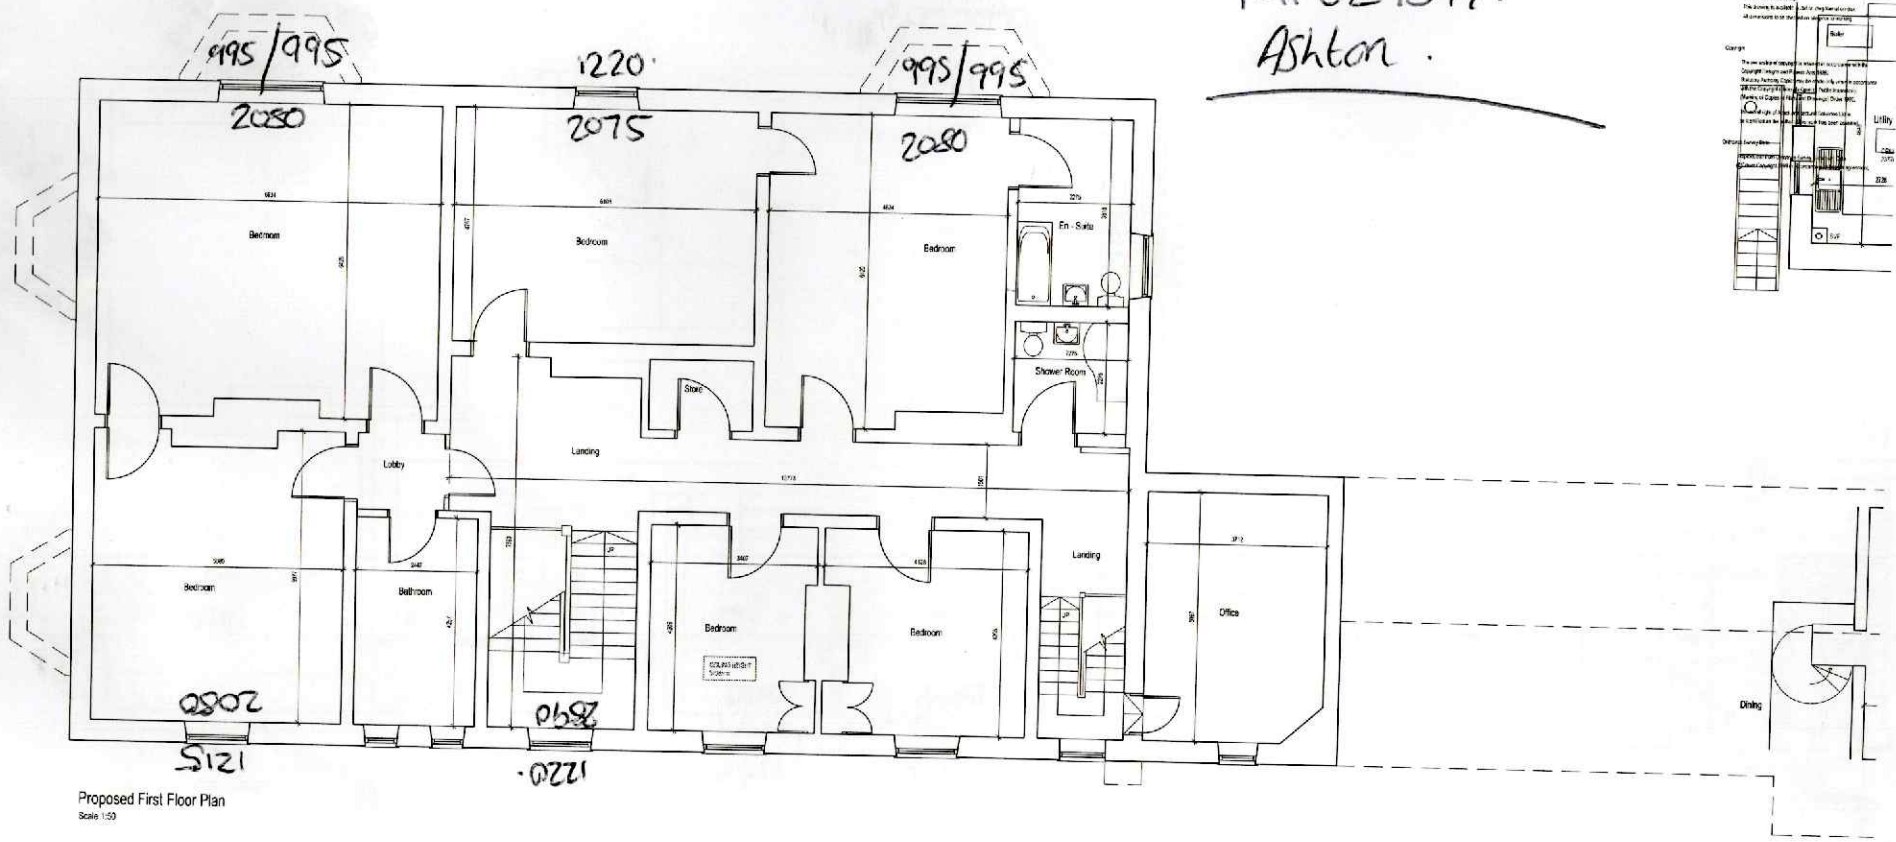

1

MFO29599.
Ashton.

Proposed First Floor Plan
Scale 1:50

ARCHITECTURAL SOLUTIONS

ADAPT Architectural Solutions Ltd
Ryehill Farm House, Basin Castle Lane,
Framley, Hants RG23 9ED
Tel 01462 209100 / Mob 07956 08682
Email info@adaptarchitecturalsolutions.co.uk
www.adaptarchitecturalsolutions.co.uk

Project: Proposed Childrens Home
Rigwood House
Salbum Lane
Salbum, TS12 1HE

Scale: 1:50
Date: 12/09/12

Author: Proposed First Floor Plan

1:50 21