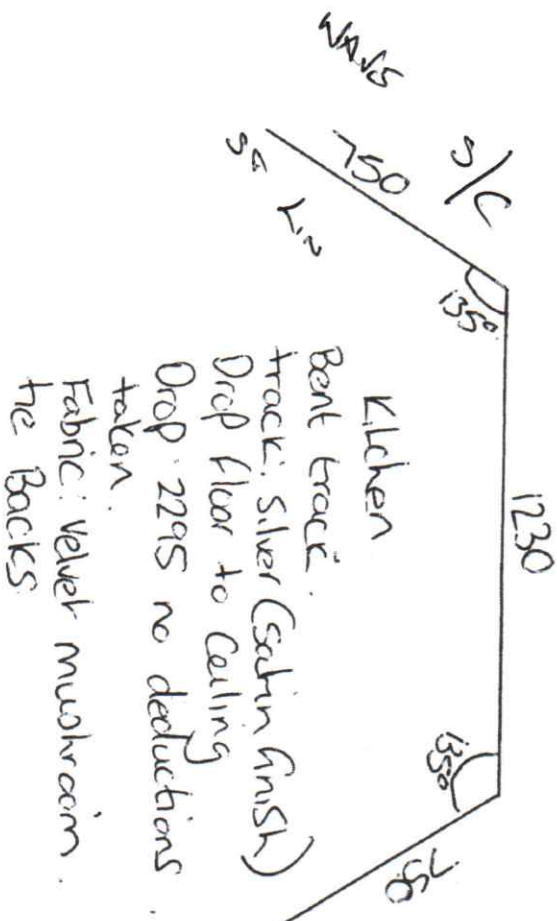

Silver Gables
Hutchinson MFO22409

more Remans.

Drop: floor to ceiling
 track: silver (satin finish)
 Drop: 2285mm no deductions taken.
 Fabric: velvet mushroom.
 the backs.

Drop: floor to ceiling
 track: gold
 Drop: 2335 no deductions taken.
 Fabric: Asna Gold.
 the backs.

Walls B/O.
 Busses