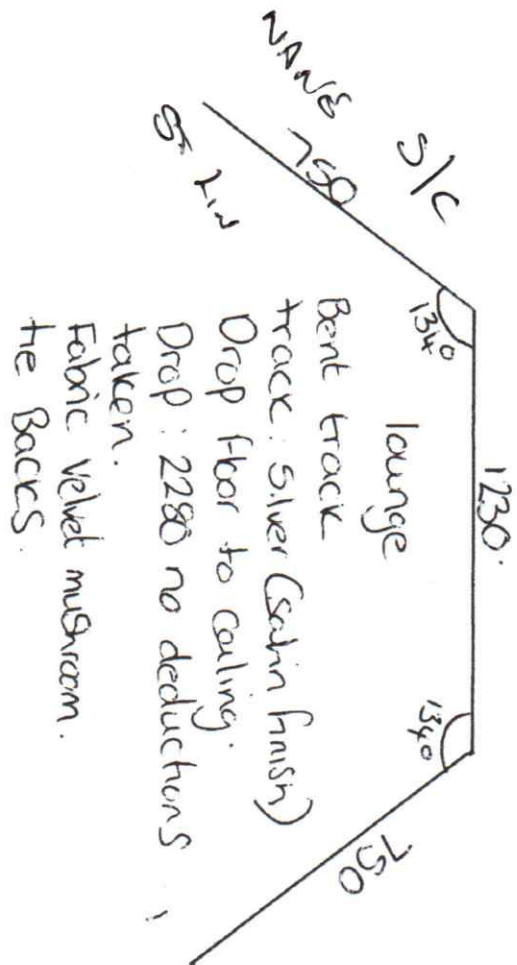

Silver Gables
Hutchinson MFO22409

more Remans.

Drop: floor to ceiling
 track: silver (satin finish)
 Drop: 2285mm no deductions taken.
 Fabric: velvet mushroom.
 the backs.

Drop: floor to ceiling
 track: gold
 Drop: 2335 no deductions taken.
 Fabric: Asna Gold.
 the backs.

Walls B/O.
 Busses