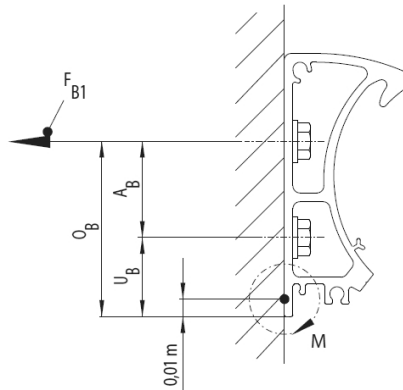

Force 1 means the pull-out force per upper fastener F(B).

FB1 Force 1 per fixing point	: 3156	N
Torque per folding arm [Nm]	: 568	Nm

Please note that your selected awning configuration results in the following forces per upper fixing point (pull-out, lateral and/or shear forces). These must be accounted for by using suitable fixings.

bracket position left [mm]	: 90	mm	
bracket position right [mm]	: 90	mm	
arm position left	: 58	mm	
arm position right	: 58	mm	
type of control	: RTS remote control motor Somfy		184,00
Side of control (seen from the front)	: right		
electrical engine connection	: 100703-0000 Kabel 3G1 L3000 OE/Hipro		
Hirschmann plug?	: Hirschmann plug not assembled		14,00
control	: hand transmitter "Situo 1 RTS II"		116,00
type of motor	: Motor Sfy Orea50RTS 40/17		
real-design	: WE4-676	hazelwood/macaroon, my collections 2	
colour of thread Saba	: RAL 7001 Silver grey		
Cardboard packaging	: edges reinforcement		
weight	: 66	kg