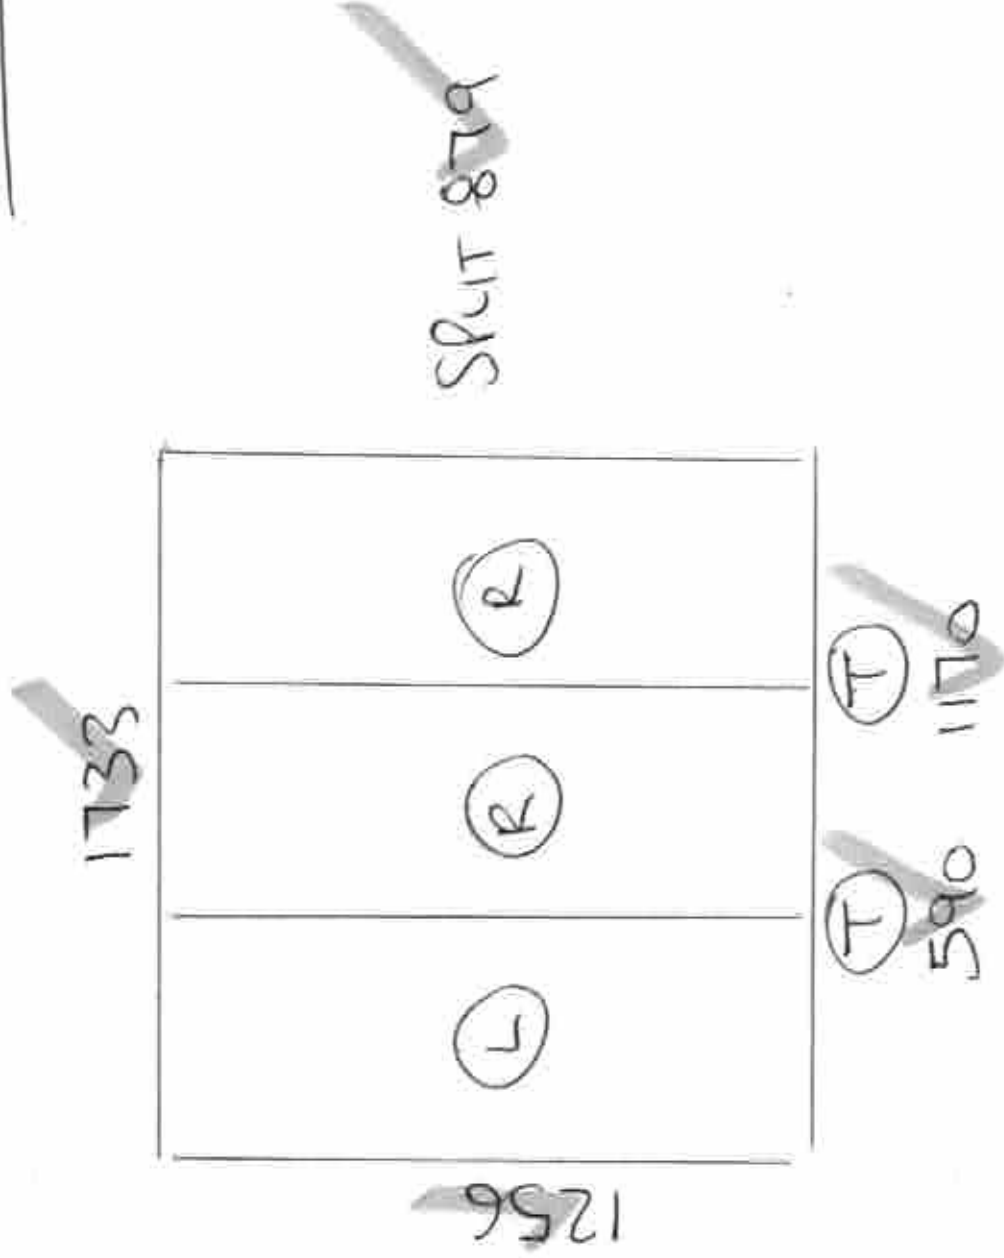

HARBOINS

FRONT LEFT

HARBOINS

FRONT (LEFT SIDE)

HAROLDS

Site Btobloom

~~2639~~

~~1238~~

~~SPLIT 866~~

(T) (T) (T) (T)
~~675 1325 1980~~

OFFICE SIDE

HARBOIN'S

HARLOWS

OFFICE FRONT

HARBOINS

LOUNGE SIDE

~~SPUT 871~~

LOUNGE FRONT

3758 ✓

1245

HARLING

HALLWAYS

DRESSING ROOM

~~SPLIT 840~~