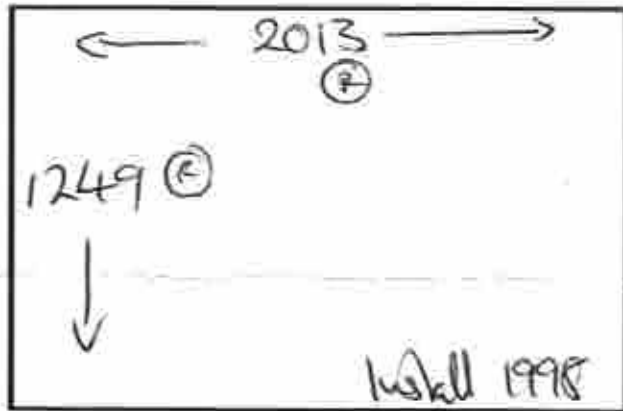

Name: Alan Young Tel: 07905 527858

Address: 29 Swygges Walk, Warkis, BN12 4DP

Location: Living Room  
 Product: Classic / Prestige / Platinum / Aqua  
 Width: ..... Drop: .....  
 Mounting Type: Full Height / Tier on Tier / Cafe / Shutter & Shade  
 Louvre Size: 47mm / 63mm / 76mm / 89mm / 114mm  
 Tilt Rod: Hidden / Central / Offset (Hinge)  
 Split: ..... Midrail: A..... B.....  
 Panel Configuration: .....  
 Posts: A..... B..... C..... D..... E.....  
 Colour: ..... Stile: Astragal / Butt  
 Frame: DP60 / DI60 / VL60 / VL46 / DI50 / Deep Z38 / Camber Deco  
 Sides: 4 / 3T / 4SB / Other .....

*2 Swivel Wood P/Rt.*

*2 Swivel Brackets*

A. W 310	D 997 LH
B. W 395	D 1094 LH
C. W 396	D 1094 LH
D. W 395	D 1094 RH
E. W 396	D 1094 RH
F. W 310	D 997 RH

Location: GF Bedroom  
 Product: Classic / Prestige / Platinum / Aqua  
 Width: ..... Drop: .....  
 Mounting Type: Full Height / Tier on Tier / Cafe / Shutter & Shade  
 Louvre Size: 47mm / 63mm / 76mm / 89mm / 114mm  
 Tilt Rod: Hidden / Central / Offset (Hinge)  
 Split: ..... Midrail: A..... B.....  
 Panel Configuration: .....  
 Posts: A..... B..... C..... D..... E.....  
 Colour: ..... Stile: Astragal / Butt  
 Frame: DP60 / DI60 / VL60 / VL46 / DI50 / Deep Z38 / Camber Deco  
 Sides: 4 / 3T / 4SB / Other .....

*2 Swivel Wood Free hanging*

Location: M. Bed.  
 Product: Classic / Prestige / Platinum / Aqua  
 Width: ..... Drop: .....  
 Mounting Type: Full Height / Tier on Tier / Cafe / Shutter & Shade  
 Louvre Size: 47mm / 63mm / 76mm / 89mm / 114mm  
 Tilt Rod: Hidden / Central / Offset (Hinge)  
 Split: ..... Midrail: A..... B.....  
 Panel Configuration: .....  
 Posts: A..... B..... C..... D..... E.....  
 Colour: ..... Stile: Astragal / Butt  
 Frame: DP60 / DI60 / VL60 / VL46 / DI50 / Deep Z38 / Camber Deco  
 Sides: 4 / 3T / 4SB / Other .....