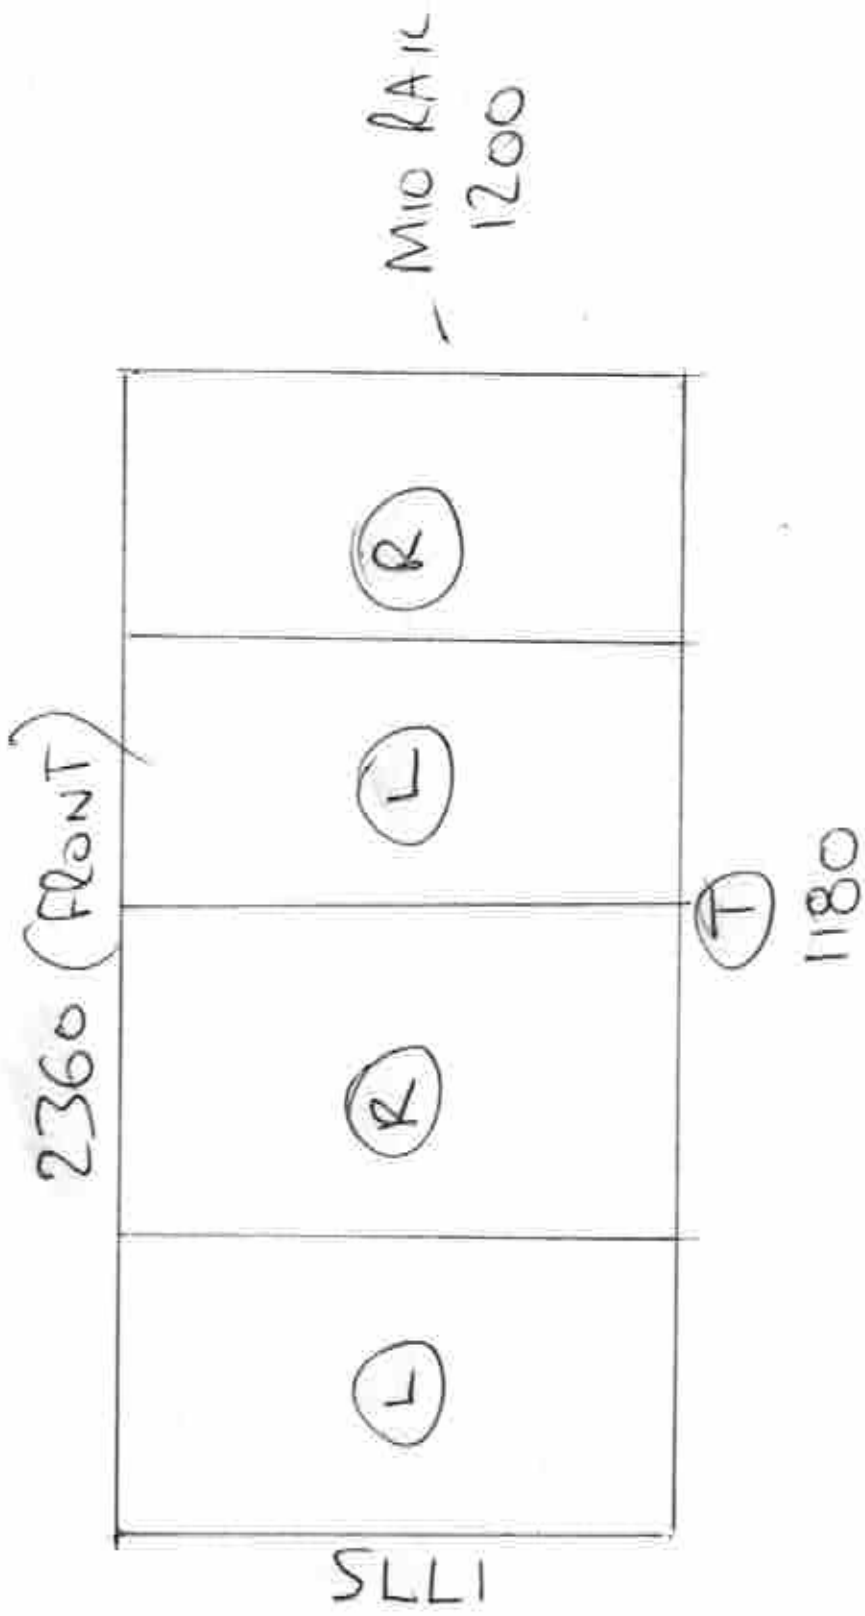

CAMPBELL

MAIN Bedroom

FINAL SURVEY

CAMBELL

MANBloom

DP60

FINAL SUBJECT

SIDE BEDROOM

CAMPBELL

MID LARK  
1230

60mm FRAME

1195

CAMBELL

LIVING ROOM

2345 (FRONT)

1735

- MIO LAIC  
1205

Ⓟ

1180

FINAL SURVEY

CAMBELL

LIVING ROOM

FINAL SUBJECT

**BILL TO**  
Linda Campbell

32 North Ham Road, Littlehampton, BN17 7AS, UNITED  
KINGDOM

Phone: +44 01903716515

---

**no ITEMS AND DESCRIPTION**

**1 Lounge Bay**

Classic Shutter Collection - Pure White Finish - 76mm  
Louvres with Hidden Tilt & Mid Rail - L Frame with Hidden  
Fixings - Panel Configuration LR