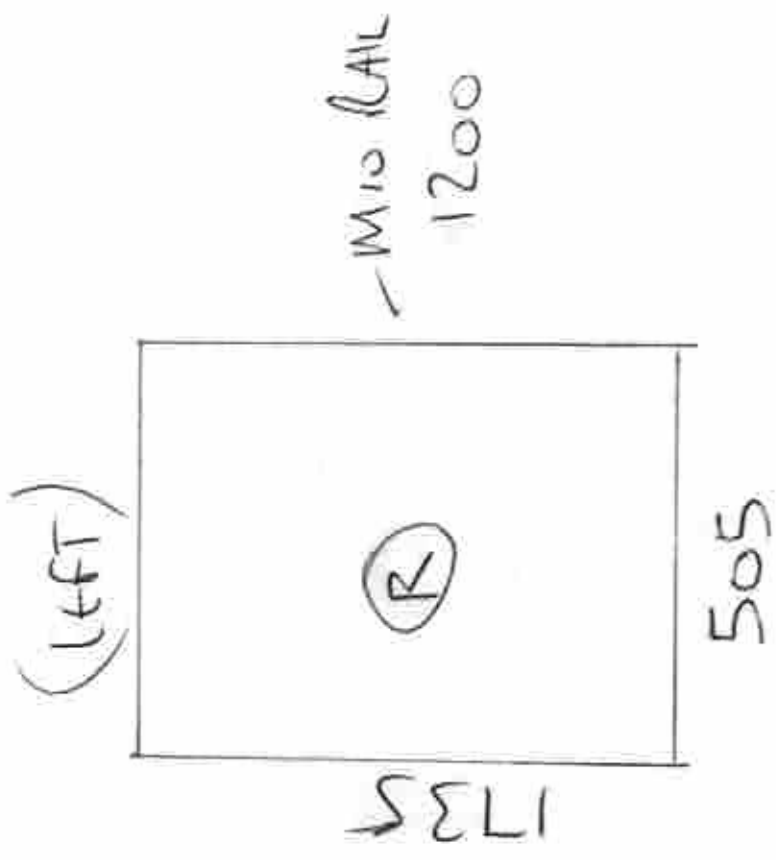

CAMPBELL

MAIN Bedroom

FINAL SURVEY

CAMBELL

MANBloom

DP60

FINAL SUBJECT

SIDE BEDROOM

CAMPBELL

MID LARK  
1230

60mm FRAME

1195

CAMBELL

LIVING ROOM

2345 (FRONT)

1735

- MIO LAIC  
1205

Ⓟ

1180

FINAL SURVEY

CAMBELL

LIVING ROOM

FINAL SUBJECT

**BILL TO**  
Linda Campbell