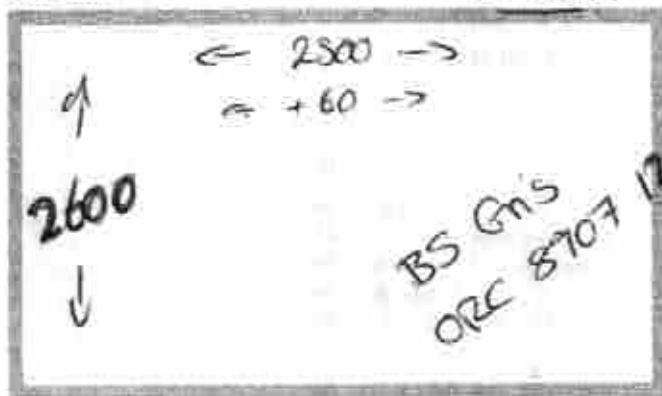

WIMBORNE BLINDS

ADDRESS: 34 Dell drive, Arbury
SW16 4HE

LOCATION: Baselite

SHUTTER TYPE: white

FRAME TYPE: Face

COLOUR:

LOUVRE:

TILT ROD: RM Control.