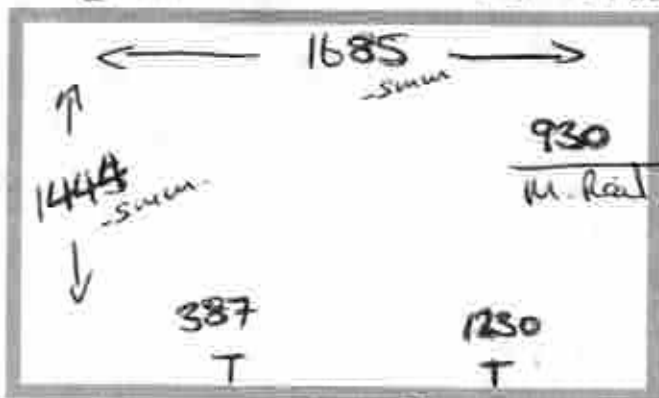

# LITTLEHAMPTON BLINDS

CUSTOMER NAME:

Paul Cookfield

ADDRESS:

PHONE:

EMAIL:

LOCATION: Lounge  
 BRACKET TYPE: DP60  
 SIZE: (R) (B) (G)  
 BLIND TYPE: Classic  
 FABRIC:  
 CNTL/DRW: 76mm Hidden

LOCATION: Bal 2  
 BRACKET TYPE: DP60  
 SIZE: (R) (B) (G)  
 BLIND TYPE: Classic  
 FABRIC:  
 CNTL/DRW: 76mm Hidden

W: D: ~~1685~~ INSTALL: +10%  
779

W: D: INSTALL: L R +10%  
289

LOCATION: M. Bed  
 BRACKET TYPE: DP60  
 SIZE: (R) (B) (G)  
 BLIND TYPE: Classic  
 FABRIC:  
 CNTL/DRW: 70mm Hidden

LOCATION: Patio door  
 BRACKET TYPE: Top  
 SIZE: (R) (B) (G)  
 BLIND TYPE: ?  
 FABRIC:  
 CNTL/DRW:

W: D: L INSTALL: R +10%  
1379

W: D: INSTALL:

LOCATION: Kit wheel  
 BRACKET TYPE: Top  
 BLIND TYPE: ?  
 FABRIC:

LOCATION: BLIND TYPE:  
 BRACKET TYPE: ~~DP60~~ 285