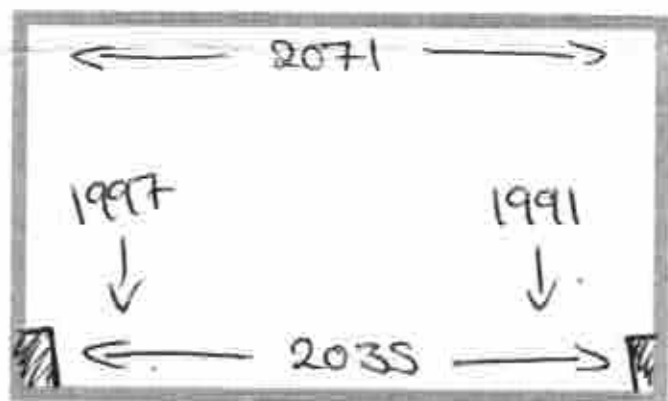

# LITTLEHAMPTON BLINDS

CUSTOMER NAME:

Paul Cookfield

ADDRESS:

PHONE:

EMAIL:

LOCATION: Lounge  
 BRACKET TYPE: DP60  
 SIZE: (R) (B) (G)  
 BLIND TYPE: Classic  
 FABRIC:  
 CNTL/DRW: 76mm Hidden

LOCATION: Bal 2  
 BRACKET TYPE: DP60  
 SIZE: (R) (B) (G)  
 BLIND TYPE: Classic  
 FABRIC:  
 CNTL/DRW: 76mm Hidden

W: D: ~~1685~~ INSTALL: +10%  
779

W: D: INSTALL: L R +10%  
289

LOCATION: M. Bed  
 BRACKET TYPE: DP60  
 SIZE: (R) (B) (G)  
 BLIND TYPE: Classic  
 FABRIC:  
 CNTL/DRW: 70mm Hidden

LOCATION: Patio door  
 BRACKET TYPE: Top  
 SIZE: (R) (B) (G)  
 BLIND TYPE: ?  
 FABRIC:  
 CNTL/DRW: