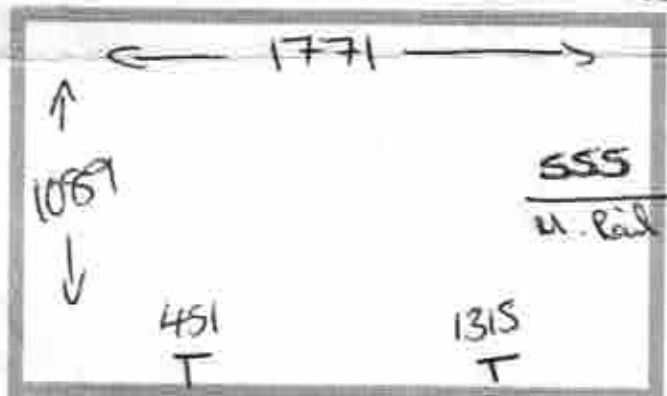

# LITTLEHAMPTON BLINDS

CUSTOMER NAME:

Paul Cookfield

ADDRESS:

PHONE:

EMAIL:

LOCATION: Lounge  
 BRACKET TYPE: DP60  
 SIZE: (R) (B) (G)  
 BLIND TYPE: Classic  
 FABRIC:  
 CNTL/DRW: 76mm Hidden

LOCATION: Bal 2  
 BRACKET TYPE: DP60  
 SIZE: (R) (B) (G)  
 BLIND TYPE: Classic  
 FABRIC:  
 CNTL/DRW: 76mm Hidden

W: D: ~~1685~~ INSTALL: +10%  
779

W: D: INSTALL: L R +10%  
289

LOCATION: M. Bed  
 BRACKET TYPE: DP60  
 SIZE: (R) (B) (G)  
 BLIND TYPE: Classic  
 FABRIC:  
 CNTL/DRW: 70mm Hidden

LOCATION: Patio door  
 BRACKET TYPE: Top  
 SIZE: (R) (B) (G)  
 BLIND TYPE: ?  
 FABRIC:  
 CNTL/DRW:

W: D: L INSTALL: R +10%  
1379

W: D: INSTALL:

LOCATION: Kit wheel  
 BRACKET TYPE: Top  
 BLIND TYPE: ?  
 FABRIC:

LOCATION: BLIND TYPE:  
 BRACKET TYPE: ~~DP60~~ 285