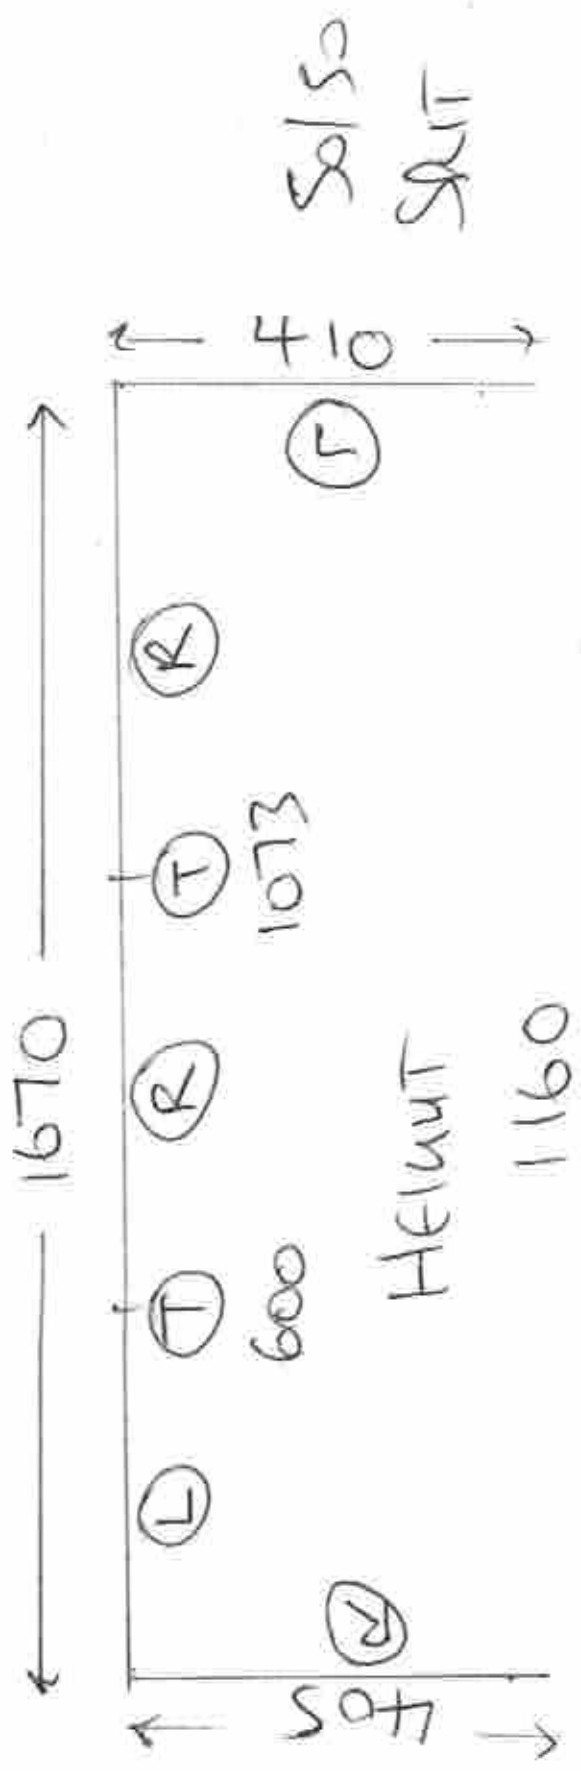

### **no ITEMS AND DESCRIPTION**

**QT**

- 
- |          |   |  |
|----------|---|--|
| <b>1</b> | <b>Kitchen Bay</b><br>Classic Shutter Collection - Sea Mist Grey<br>Finish - 76mm Louvres with Hidden Tilt &<br>Split 50/50 - L Frame with Hidden Fixing -<br>Panel Configuration RCLTRTRCL |  |
| <b>2</b> | <b>Bedroom Bay</b><br>Classic Shutter Collection - Sea Mist Grey<br>Finish - 76mm Louvres with Hidden Tilt &<br>Split 50/50 - L Frame with Hidden Fixing -<br>Panel Configuration RCLTRTRCL |  |
- 

Inc

Beokoom Bay

RUSHWORTH

FINAL SURVEY

Order#:	219012209978	Customer Name:	RUSHWORTH BN177FG		
Dealer#:	SS2202S234366	Dealer Name:	SOUTHERN HOME FURNISHINGS LITTL/109838/NG*TH*138	T/A	Date: 2022/02/19
Please confirm the following drawing.					