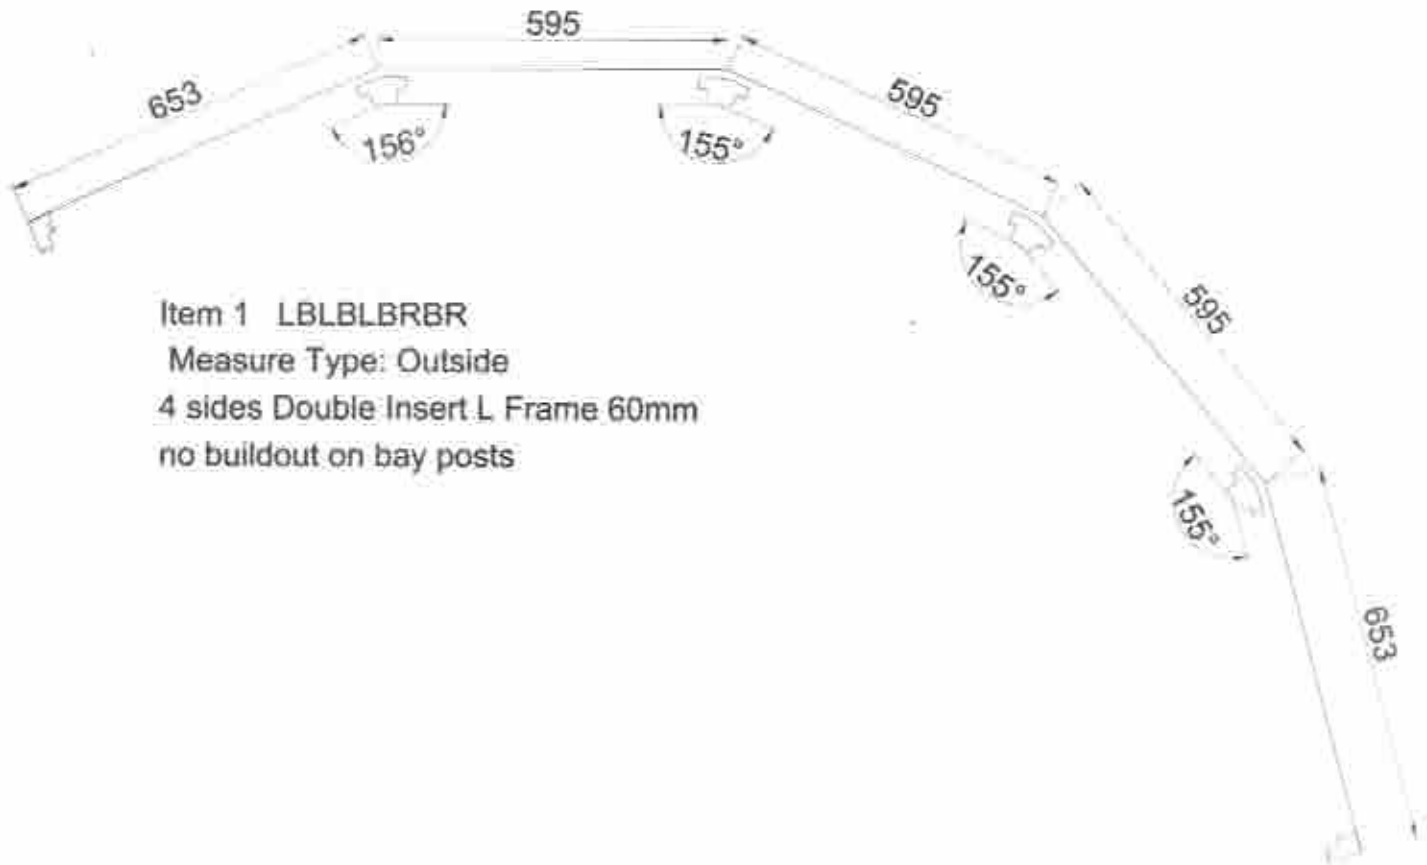

White

LIVINGS ROOM

HEIGHT 1470

SPLIT 1025

2 BATTONS 1500 x 45 x 3

1600

Order#:	219012207147	Customer Name:	WINGATE BN12 6PX		
Dealer#:	SS2202S233427	Dealer Name:	SOUTHERN HOME FURNISHINGS LITTL/109838/NG*TH*138	T/A	Date: 2022/02/09
Please confirm the following drawing.					

Item 1 LBLBLRBR
Measure Type: Outside
4 sides Double Insert L Frame 60mm
no buildout on bay posts

BILL TO

Janet Wingate

42 Lanbury Lane, Ferring, BN12 6PX, UNITED KINGDOM

tandaj50@gmail.com

Phone: +44 01903700007

no ITEMS AND DESCRIPTION

1 Lounge Bay

Classic Shutter Collection - Pure White Finish - 63mm Louvres with
Hidden Tilt & Split - L Frame with Hidden Fixings - Panel
Configuration LTLRTRTR
