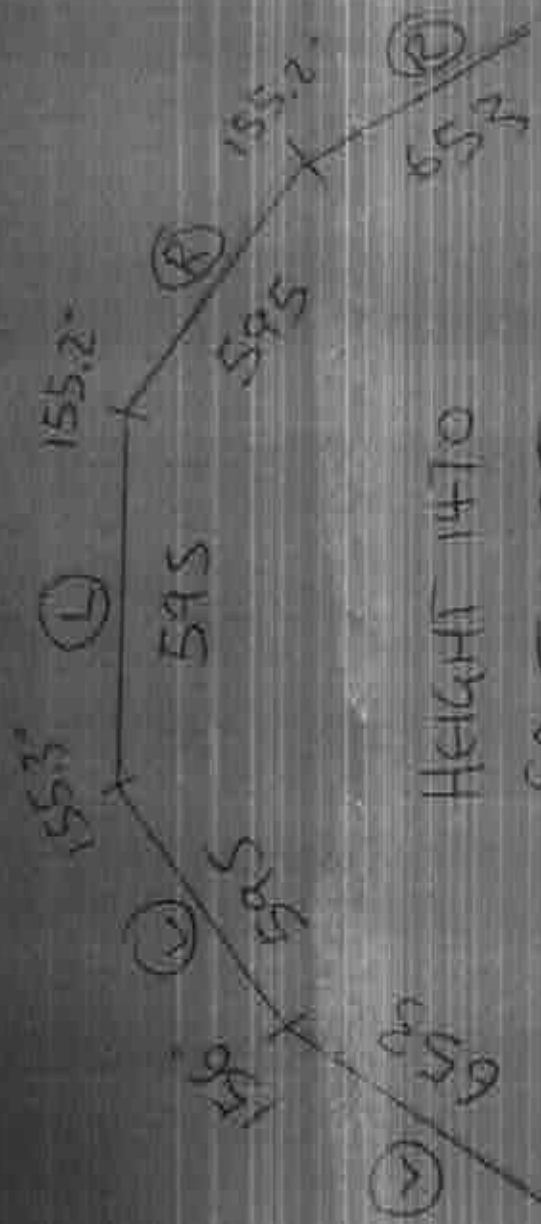

White

LIVINGS ROOM

HEIGHT 1470

SPLIT 1025

2 BATTONS 1500 x 45 x 3

1600

Order#:	219012207147	Customer Name:	WINGATE BN12 6PX		
Dealer#:	SS2202S233427	Dealer Name:	SOUTHERN HOME FURNISHINGS LITTL/109838/NG*TH*138	T/A	Date: 2022/02/09
Please confirm the following drawing.					

Item 1 LBLBLRBR
Measure Type: Outside
4 sides Double Insert L Frame 60mm
no buildout on bay posts

BILL TO

Janet Wingate

42 Lanbury Lane, Ferring, BN12 6PX, UNITED KINGDOM

tandaj50@gmail.com

Phone: +44 01903700007