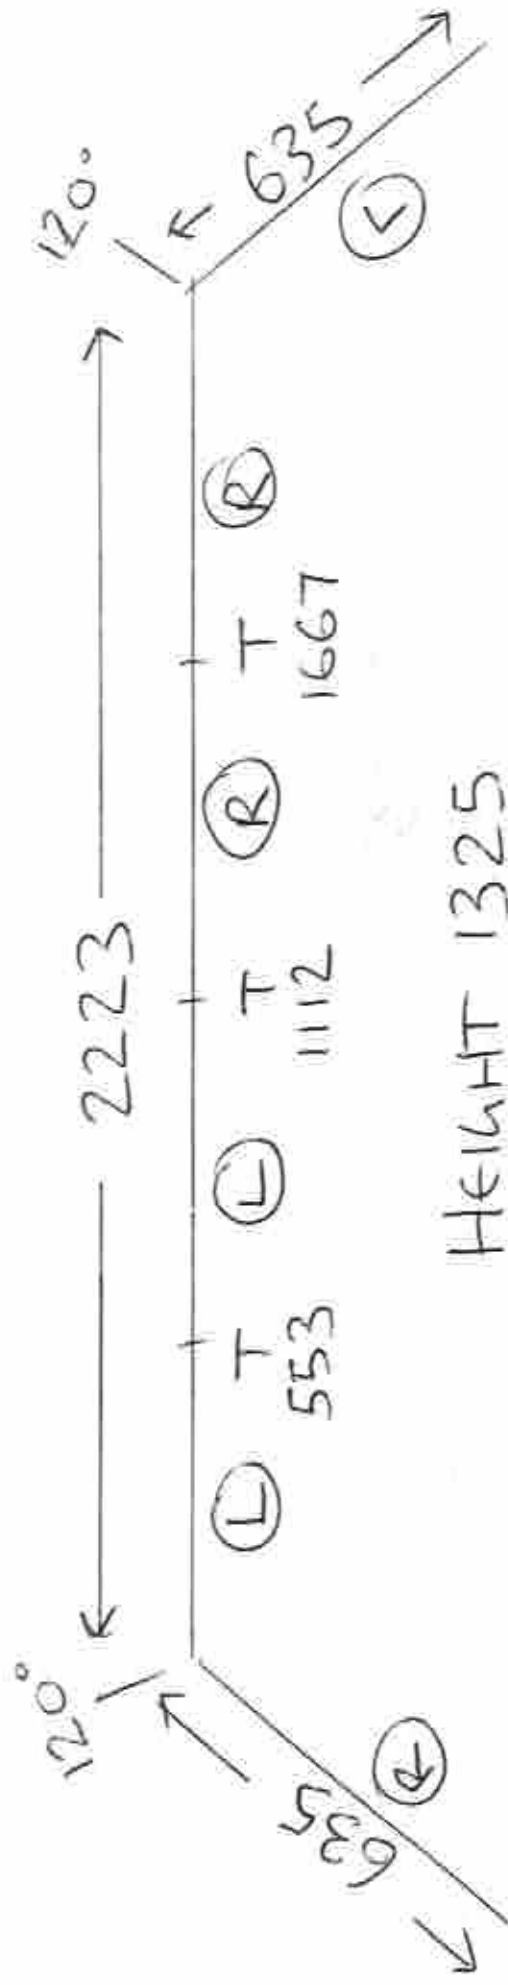

SHARP

PAGE 1 OF 2

MAIN BEDROOM

HEIGHT 1325

SPLIT 905

2 x 45mm TRIM x 1350

2 x 25 x 25 BATTEN (CAN PICK UP FROM FURUCELL)