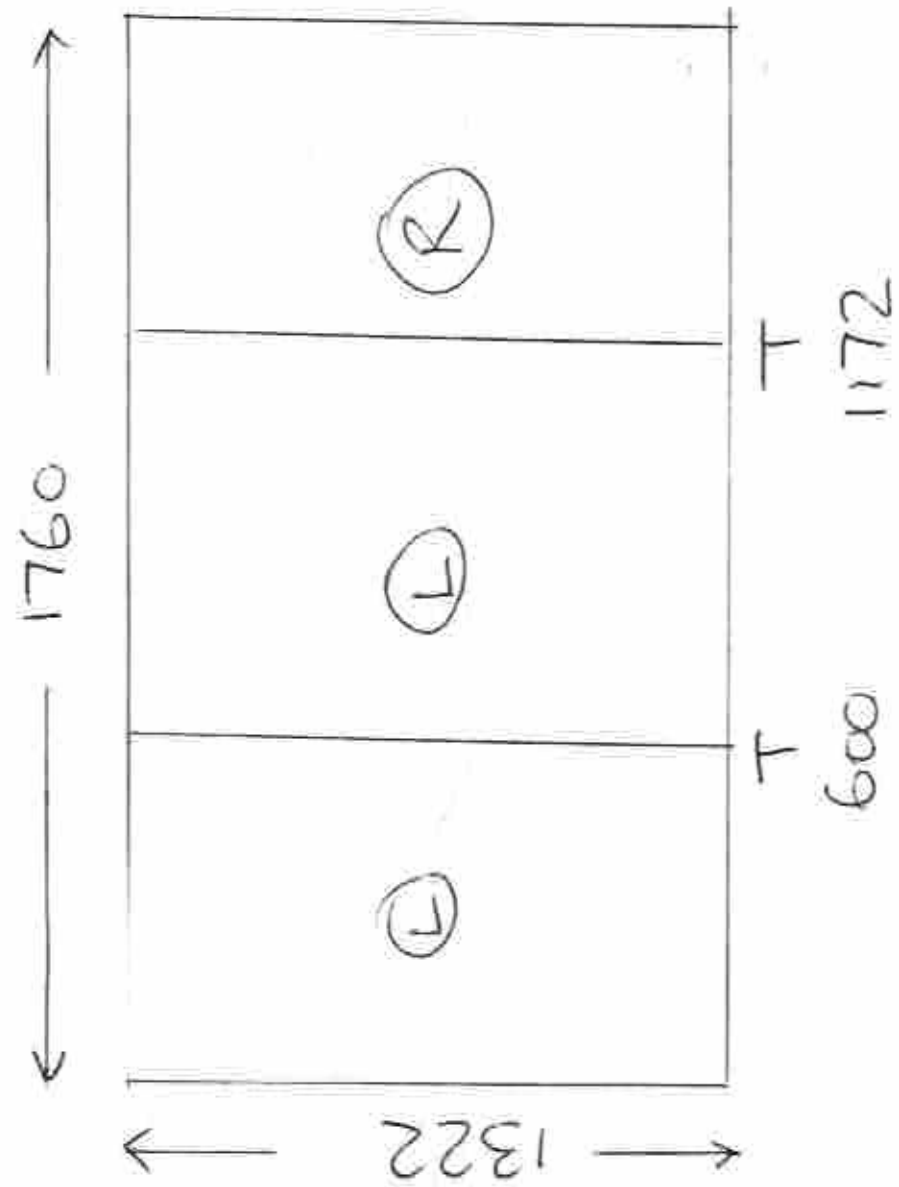

SPUT 940

SHARP

SEATTLE
76mm SLAT
HIDDEN TILT

BILL TO

Mary Sharp

4 Windmill Drive, Rustington, WEST SUSSEX,

BN16 3HJ, UNITED KINGDOM

marysharp644@btinternet.com

Phone: +44 07738090295

no ITEMS AND DESCRIPTION**1 Bedroom 2:**

Classic Shutter Collection - Pure White Finish -
76mm Louvres with Hidden Tilt & Split - L Frame
with Hidden Fixings - Panel Configuration LTRTR

2 Bedroom Bay

Classic Shutter Collection - Pure White Finish -
76mm Louvres with Hidden Tilt & Split - L Frame
with Hidden Fixings - Panel Configuration
RBLTLRTRBL

PRIORITY

1 DAY

Book in due
28/4

Paid 8/12.