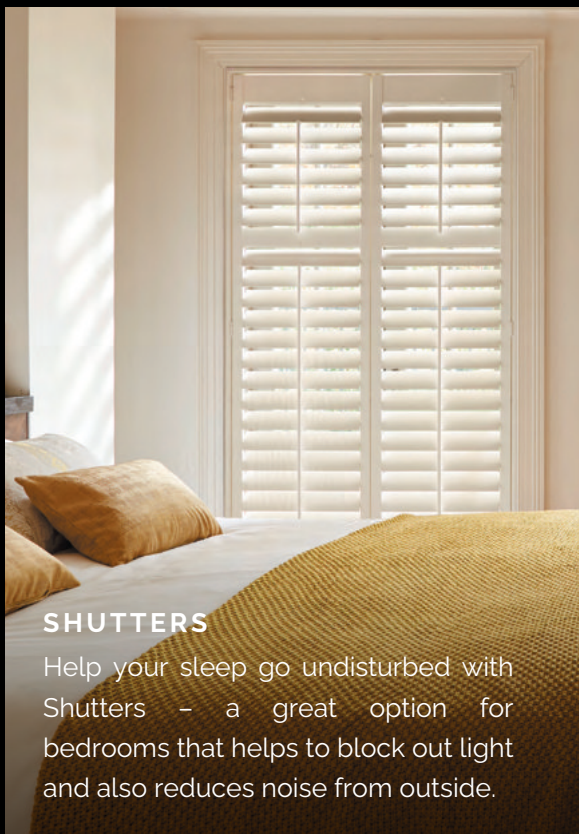

VERTICALS

Choose from our range of anti-glare fabrics to make sure your screens are visible.

SHEER ROLLERS

Natural light boosts energy, creativity and productivity, making sheer Rollers a great choice to help diffuse light whilst maintaining privacy.

BEDROOM

Your bedroom should be your private, safe haven. And what better way to make it that than with a beautiful window dressing? Bedrooms are a great place to express your style and taste, and statement blinds of Curtains that give that perfectly finished look.