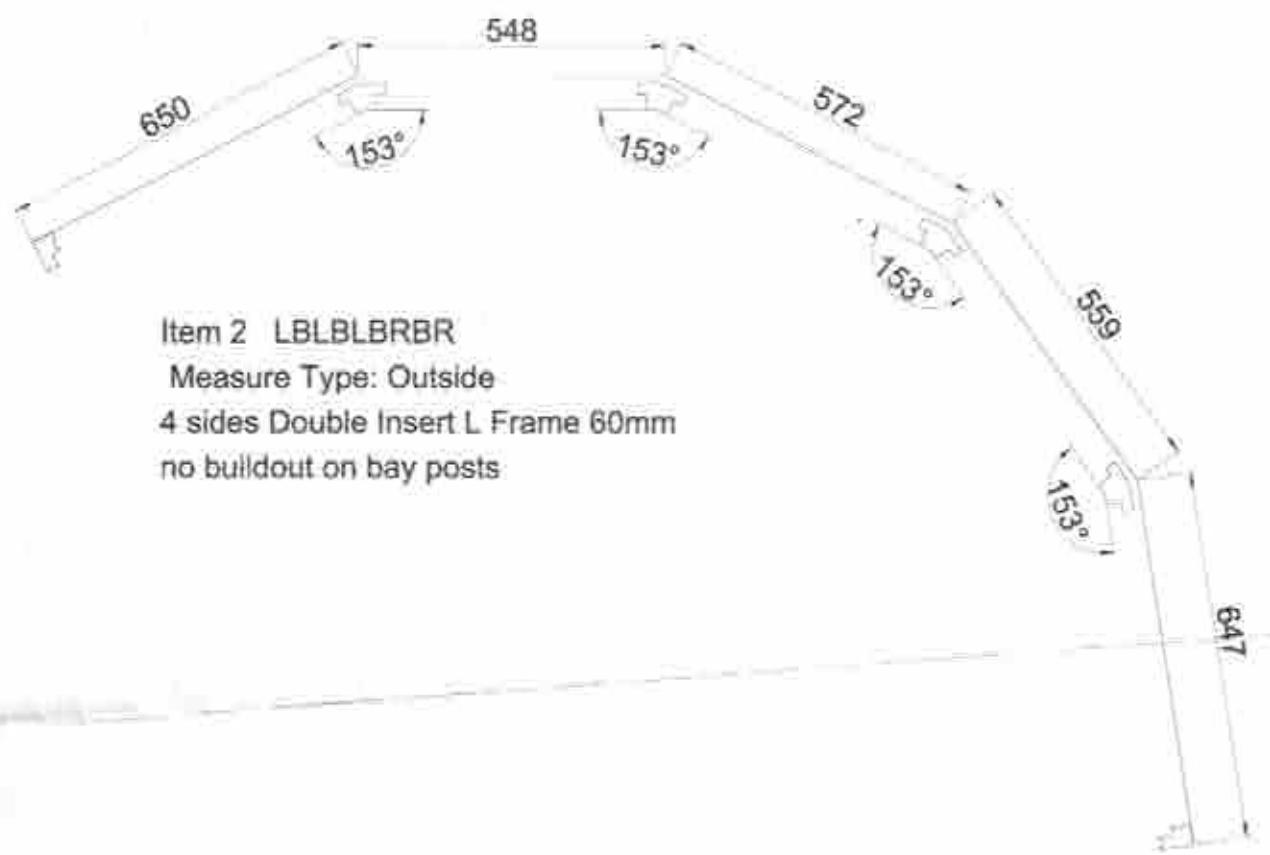

Order#:	219012200123	Customer Name:	WRIGHT		
Dealer#:	SS2112S230429	Dealer Name:	SOUTHERN HOME FURNISHINGS T/A LITTL/109838/NG*TH*138	Date:	2022/01/05
Please confirm the following drawing.					

Order#:	219012200123	Customer Name:	WRIGHT		
Dealer#:	SS2112S230429	Dealer Name:	SOUTHERN HOME FURNISHINGS LITTL/109838/NG*TH*138	T/A	Date: 2022/01/05
Please confirm the following drawing.					

Item 2 LBLBLRBR  
 Measure Type: Outside  
 4 sides Double Insert L Frame 60mm  
 no buildout on bay posts

Item 3 LBLBR  
 Measure Type: Outside  
 4 sides Double Insert L Frame 60mm  
 no buildout on bay posts

WRIGHT

LIVING ROOM

HEIGHT 1525  
MID RAIL 970

SEATTLE  
63mm SLAT  
TILT RODS  
DP60 FRAME

4 x 45 x 1550 TRIM  
2 x 45 x 1300 TRIM

WRIGHT

MAIN BED

HEIGHT 1530  
 MID RAIL 950

LANDING

WEIGHT

HEIGHT 1280

50/50 SLUIT