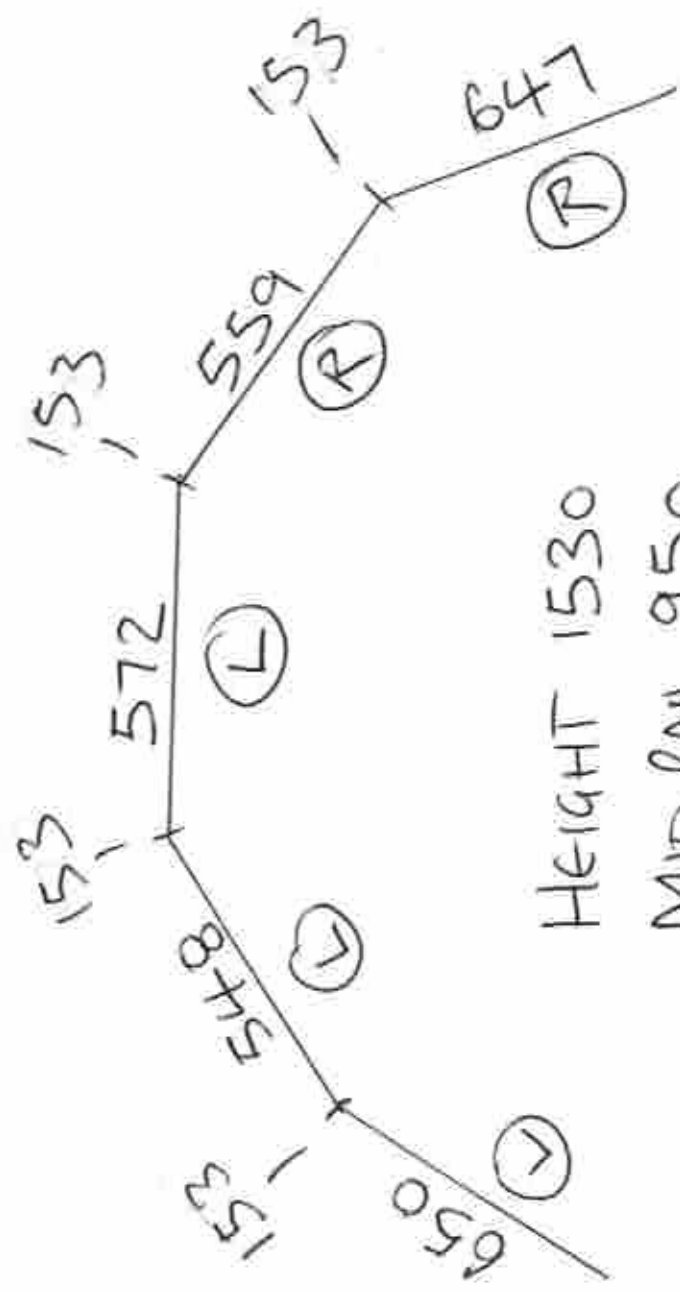

Order#:	219012200123	Customer Name:	WRIGHT		
Dealer#:	SS2112S230429	Dealer Name:	SOUTHERN HOME FURNISHINGS T/A LITTL/109838/NG*TH*138	Date:	2022/01/05
Please confirm the following drawing.					

Order#:	219012200123	Customer Name:	WRIGHT		
Dealer#:	SS2112S230429	Dealer Name:	SOUTHERN HOME FURNISHINGS LITTL/109838/NG*TH*138	T/A	Date: 2022/01/05
Please confirm the following drawing.					

Item 2 LBLBLRBR  
 Measure Type: Outside  
 4 sides Double Insert L Frame 60mm  
 no buildout on bay posts

Item 3 LBLBR  
 Measure Type: Outside  
 4 sides Double Insert L Frame 60mm  
 no buildout on bay posts

WRIGHT

LIVING ROOM

HEIGHT 1525  
MID RAIL 970

SEATTLE  
63mm SLAT  
TILT RODS  
DP60 FRAME

4 x 45 x 1550 TRIM  
2 x 45 x 1300 TRIM

WRIGHT

MAIN BED

HEIGHT 1530  
 MID RAIL 950

LANDING

WEIGHT

HEIGHT 1280

50/50 SLUIT