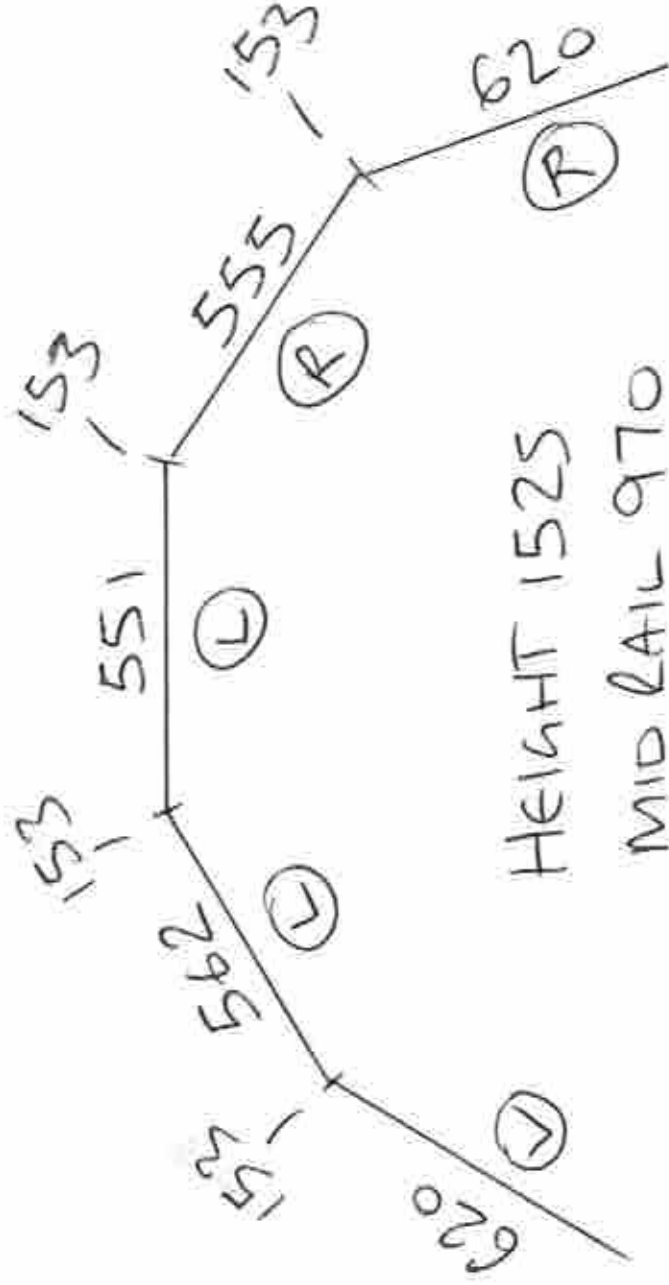

Order#:	219012200123	Customer Name:	WRIGHT		
Dealer#:	SS2112S230429	Dealer Name:	SOUTHERN HOME FURNISHINGS T/A LITTL/109838/NG*TH*138	Date:	2022/01/05
Please confirm the following drawing.					

Order#:	219012200123	Customer Name:	WRIGHT		
Dealer#:	SS2112S230429	Dealer Name:	SOUTHERN HOME FURNISHINGS LITTL/109838/NG*TH*138	T/A	Date: 2022/01/05
Please confirm the following drawing.					

Item 2 LBLBLRBR  
 Measure Type: Outside  
 4 sides Double Insert L Frame 60mm  
 no buildout on bay posts

Item 3 LBLBR  
 Measure Type: Outside  
 4 sides Double Insert L Frame 60mm  
 no buildout on bay posts

WRIGHT

LIVING ROOM

HEIGHT 1525  
MID RAIL 970

SEATTLE  
63mm SLAT  
TILT RODS  
DP60 FRAME

4 x 45 x 1550 TRIM  
2 x 45 x 1300 TRIM

WRIGHT

MAIN BED

HEIGHT 1530  
 MID RAIL 950

LANDING

WEIGHT

HEIGHT 1280

50/50 SLUIT