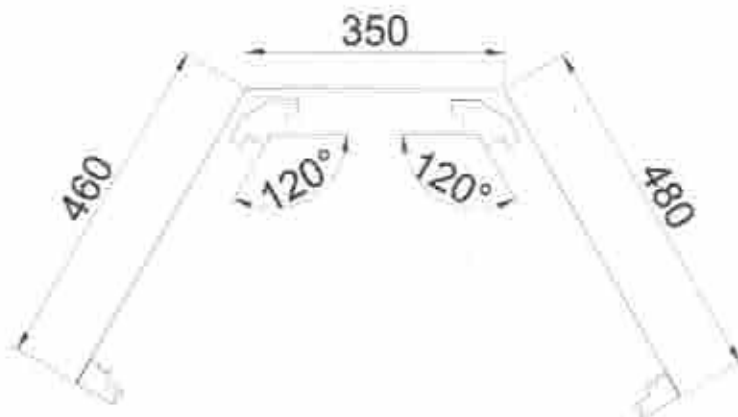

Order#:	219012200123	Customer Name:	WRIGHT		
Dealer#:	SS2112S230429	Dealer Name:	SOUTHERN HOME FURNISHINGS T/A LITTL/109838/NG*TH*138	Date:	2022/01/05
Please confirm the following drawing.					

Order#:	219012200123	Customer Name:	WRIGHT		
Dealer#:	SS2112S230429	Dealer Name:	SOUTHERN HOME FURNISHINGS LITTL/109838/NG*TH*138	T/A	Date: 2022/01/05
Please confirm the following drawing.					

Item 2 LBLBLRBR  
 Measure Type: Outside  
 4 sides Double Insert L Frame 60mm  
 no buildout on bay posts

Item 3 LBLBR  
 Measure Type: Outside  
 4 sides Double Insert L Frame 60mm  
 no buildout on bay posts

WRIGHT

LIVING ROOM

HEIGHT 1525  
MID RAIL 970

SEATTLE  
63mm SLAT  
TILT RODS  
DP60 FRAME

4 x 45 x 1550 TRIM  
2 x 45 x 1300 TRIM

WRIGHT

MAIN BED

HEIGHT 1530  
 MID RAIL 950

LANDING

WEIGHT

HEIGHT 1280

50/50 SLUIT