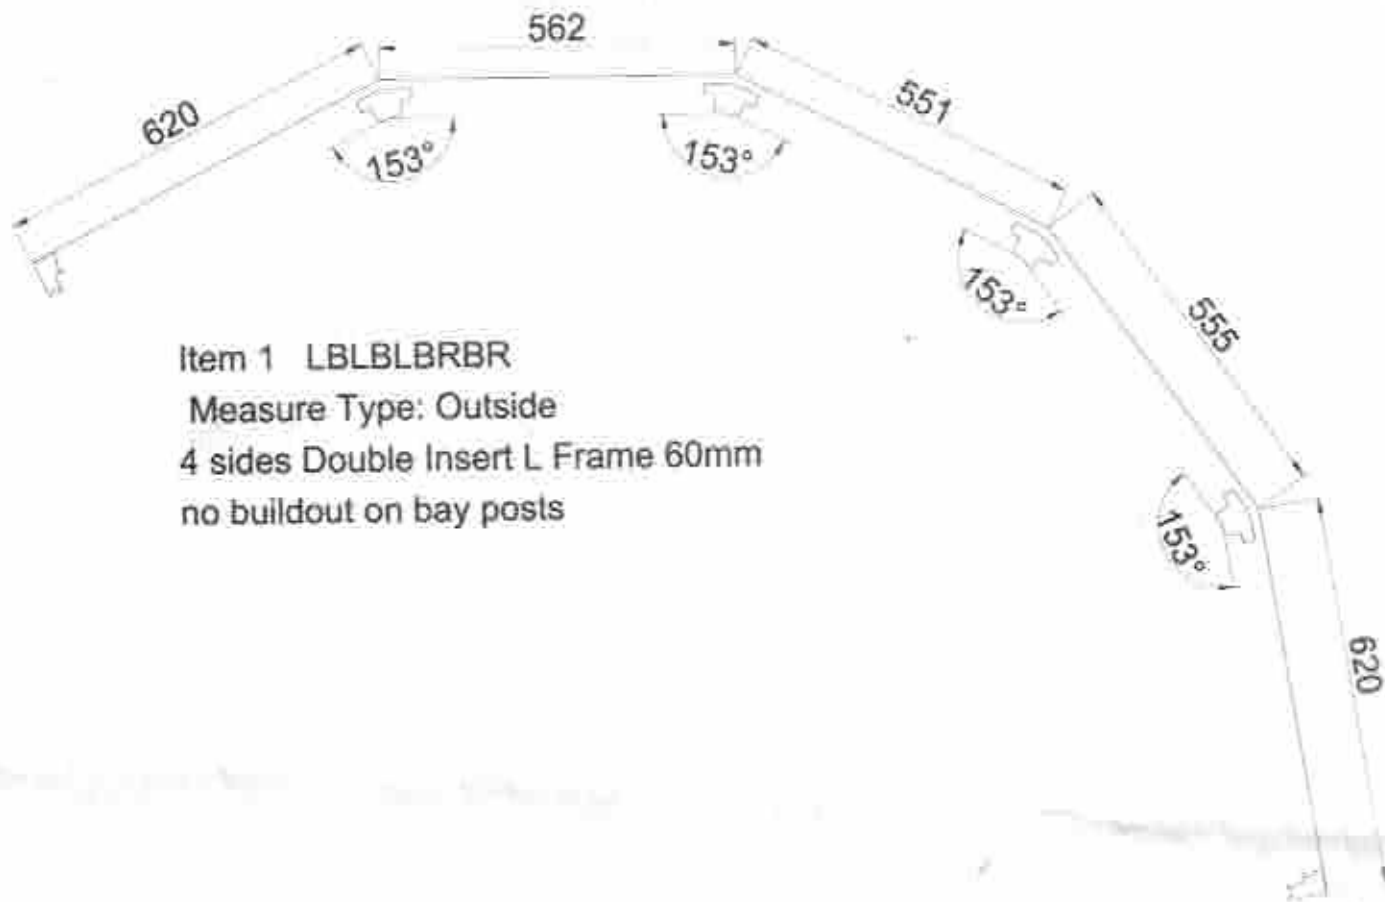

Order#:	219012200123	Customer Name:	WRIGHT		
Dealer#:	SS2112S230429	Dealer Name:	SOUTHERN HOME FURNISHINGS T/A LITTL/109838/NG*TH*138	Date:	2022/01/05
Please confirm the following drawing.					

Order#:	219012200123	Customer Name:	WRIGHT		
Dealer#:	SS2112S230429	Dealer Name:	SOUTHERN HOME FURNISHINGS LITTL/109838/NG*TH*138	T/A	Date: 2022/01/05
Please confirm the following drawing.					

Item 2 LBLBLRBR  
 Measure Type: Outside  
 4 sides Double Insert L Frame 60mm  
 no buildout on bay posts

Item 3 LBLBR  
 Measure Type: Outside  
 4 sides Double Insert L Frame 60mm  
 no buildout on bay posts

WRIGHT

LIVING ROOM

HEIGHT 1525  
MID RAIL 970

SEATTLE  
63mm SLAT  
TILT RODS  
DP60 FRAME

4 x 45 x 1550 TRIM  
2 x 45 x 1300 TRIM

WRIGHT

MAIN BED

HEIGHT 1530  
 MID RAIL 950

LANDING

WEIGHT

HEIGHT 1280

50/50 SLUIT