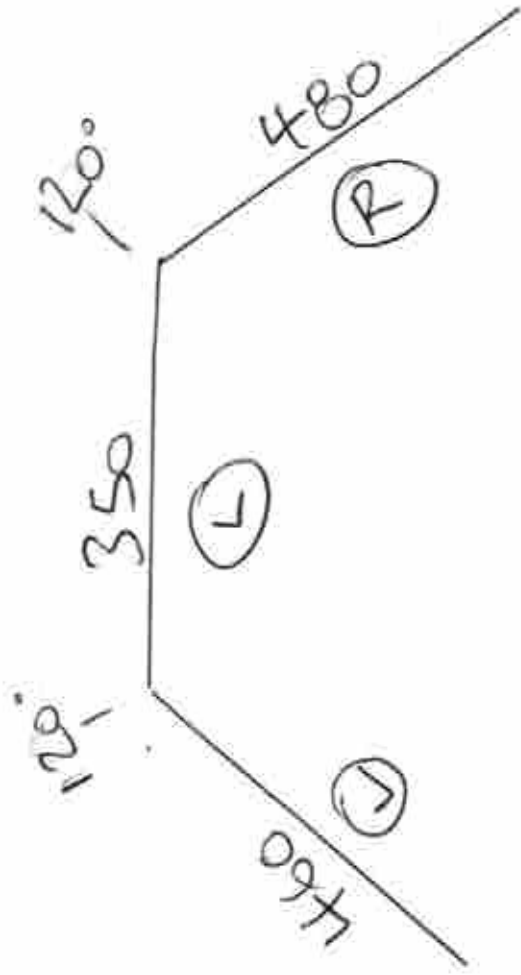

Order#:	219012200123	Customer Name:	WRIGHT		
Dealer#:	SS2112S230429	Dealer Name:	SOUTHERN HOME FURNISHINGS T/A LITTL/109838/NG*TH*138	Date:	2022/01/05
Please confirm the following drawing.					

Order#:	219012200123	Customer Name:	WRIGHT		
Dealer#:	SS2112S230429	Dealer Name:	SOUTHERN HOME FURNISHINGS LITTL/109838/NG*TH*138	T/A	Date: 2022/01/05
Please confirm the following drawing.					

Item 2 LBLBLRBR  
 Measure Type: Outside  
 4 sides Double Insert L Frame 60mm  
 no buildout on bay posts

Item 3 LBLBR  
 Measure Type: Outside  
 4 sides Double Insert L Frame 60mm  
 no buildout on bay posts

WRIGHT

LIVING ROOM

HEIGHT 1525  
MID RAIL 970

SEATTLE  
63mm SLAT  
TILT RODS  
DP60 FRAME

4 x 45 x 1550 TRIM  
2 x 45 x 1300 TRIM

WRIGHT

MAIN BED

HEIGHT 1530  
 MID RAIL 950

LANDING

WEIGHT

HEIGHT 1280

50/50 SLUIT