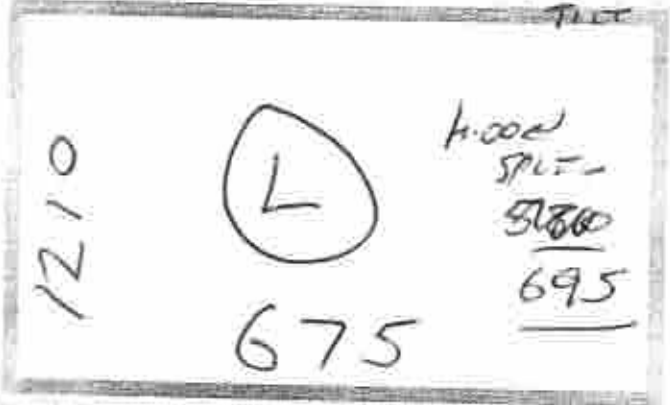

W: 662 D: INSTALL: R

W: D: INSTALL: LTLTR

LOCATION: KIT BAY L BLIND TYPE: SHUTTER
BRACKET TYPE: OPL60 FABRIC: P. WHITE
SIZE: (R) (B) (G) 76mm CNTL/DRW: HIDDEN TILT

LOCATION: KIT BAY R BLIND TYPE: SHUTTER
BRACKET TYPE: O FABRIC: P. WHITE
SIZE: (R) (B) (G) 76mm CNTL/DRW: HIDDEN TILT

W: 675 D: INSTALL: L

W: D: INSTALL:

LOCATION: KIT 500 BLIND TYPE: SHUTTER
BRACKET TYPE: OPL60 FABRIC: P. WHITE
SIZE: (R) (B) (G) 76mm CNTL/DRW: HIDDEN TILT

LOCATION: DINING BLIND TYPE: SHUTTER
BRACKET TYPE: OPL60 FABRIC: P. WHITE
SIZE: (R) (B) (G) 76mm CNTL/DRW: HIDDEN TILT