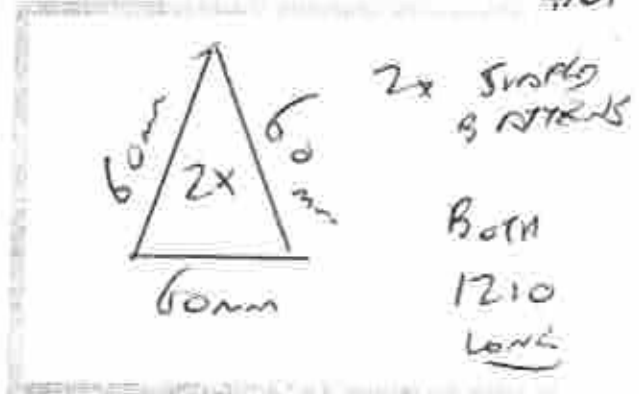

W: 662 D: INSTALL: R

W: D: INSTALL: LTLTR

LOCATION: KIT BAY L BLIND TYPE: SHUTTER
BRACKET TYPE: OPL60 FABRIC: P. WHITE
SIZE: (R) (B) (G) 76mm CNTL/DRW: HIDDEN TILT

LOCATION: KIT BAY R BLIND TYPE: SHUTTER
BRACKET TYPE: O FABRIC: P. WHITE
SIZE: (R) (B) (G) 76mm CNTL/DRW: HIDDEN TILT

W: 675 D: INSTALL: L

W: D: INSTALL:

LOCATION: KIT 500 BLIND TYPE: SHUTTER
BRACKET TYPE: OPL60 FABRIC: P. WHITE
SIZE: (R) (B) (G) 76mm CNTL/DRW: HIDDEN TILT

LOCATION: DINING BLIND TYPE: SHUTTER
BRACKET TYPE: OPL60 FABRIC: P. WHITE
SIZE: (R) (B) (G) 76mm CNTL/DRW: HIDDEN TILT