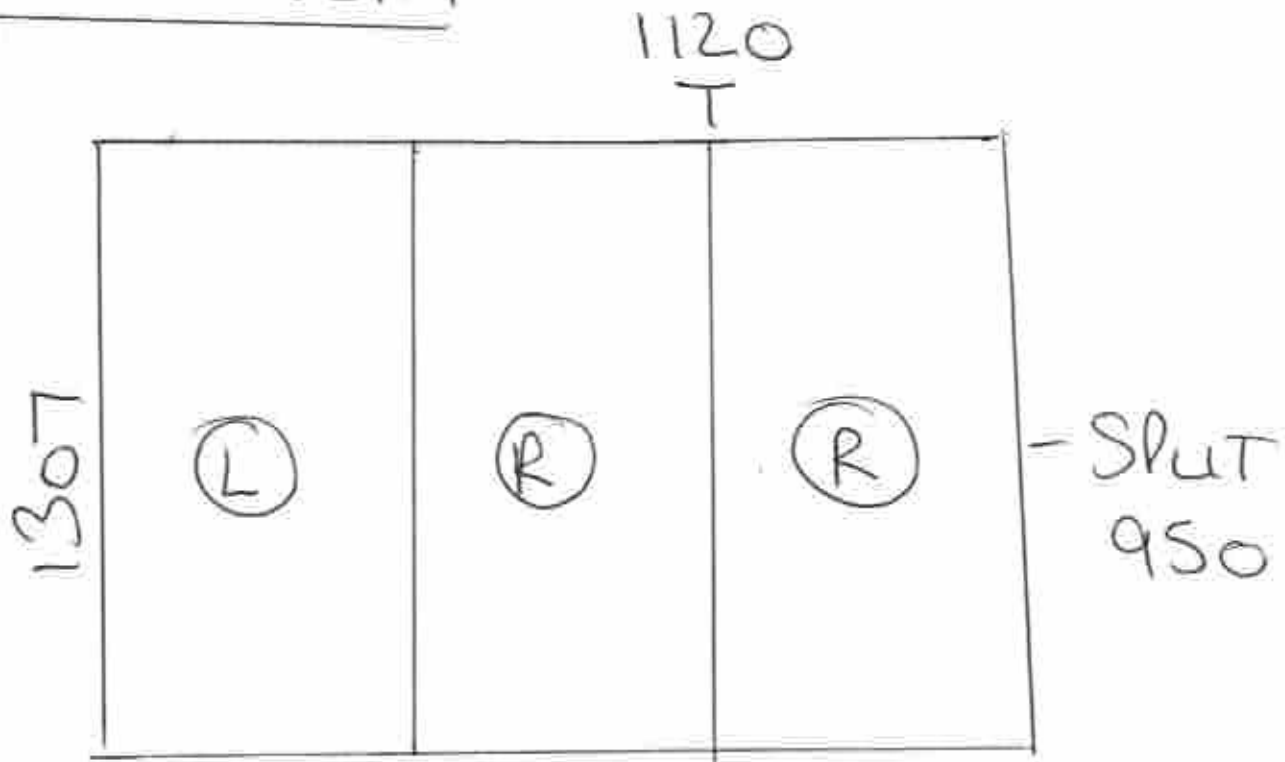

SMALL Bedroom

BAGSUAW

1740

£634

KITCHEN

1707

£488

E1210