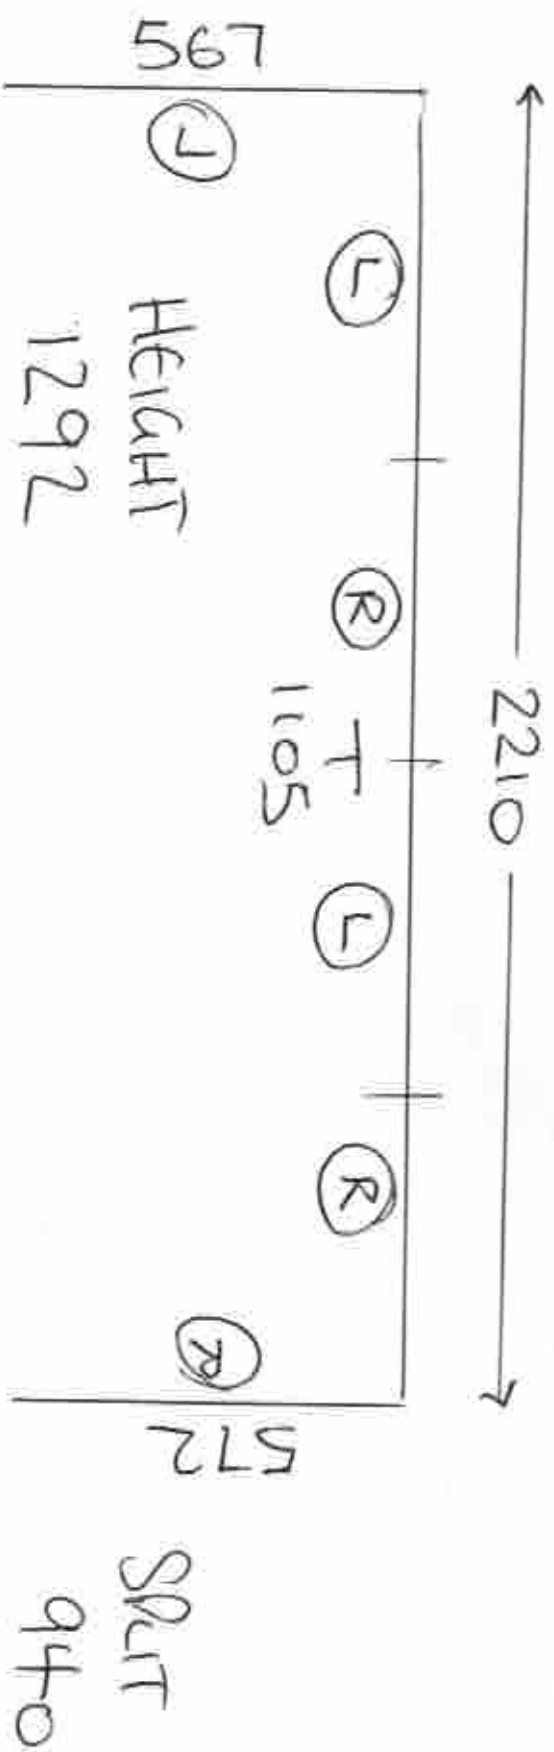

SMALL Bedroom

BAGSUAW

1740

£634

KITCHEN

1707

£488

E1210