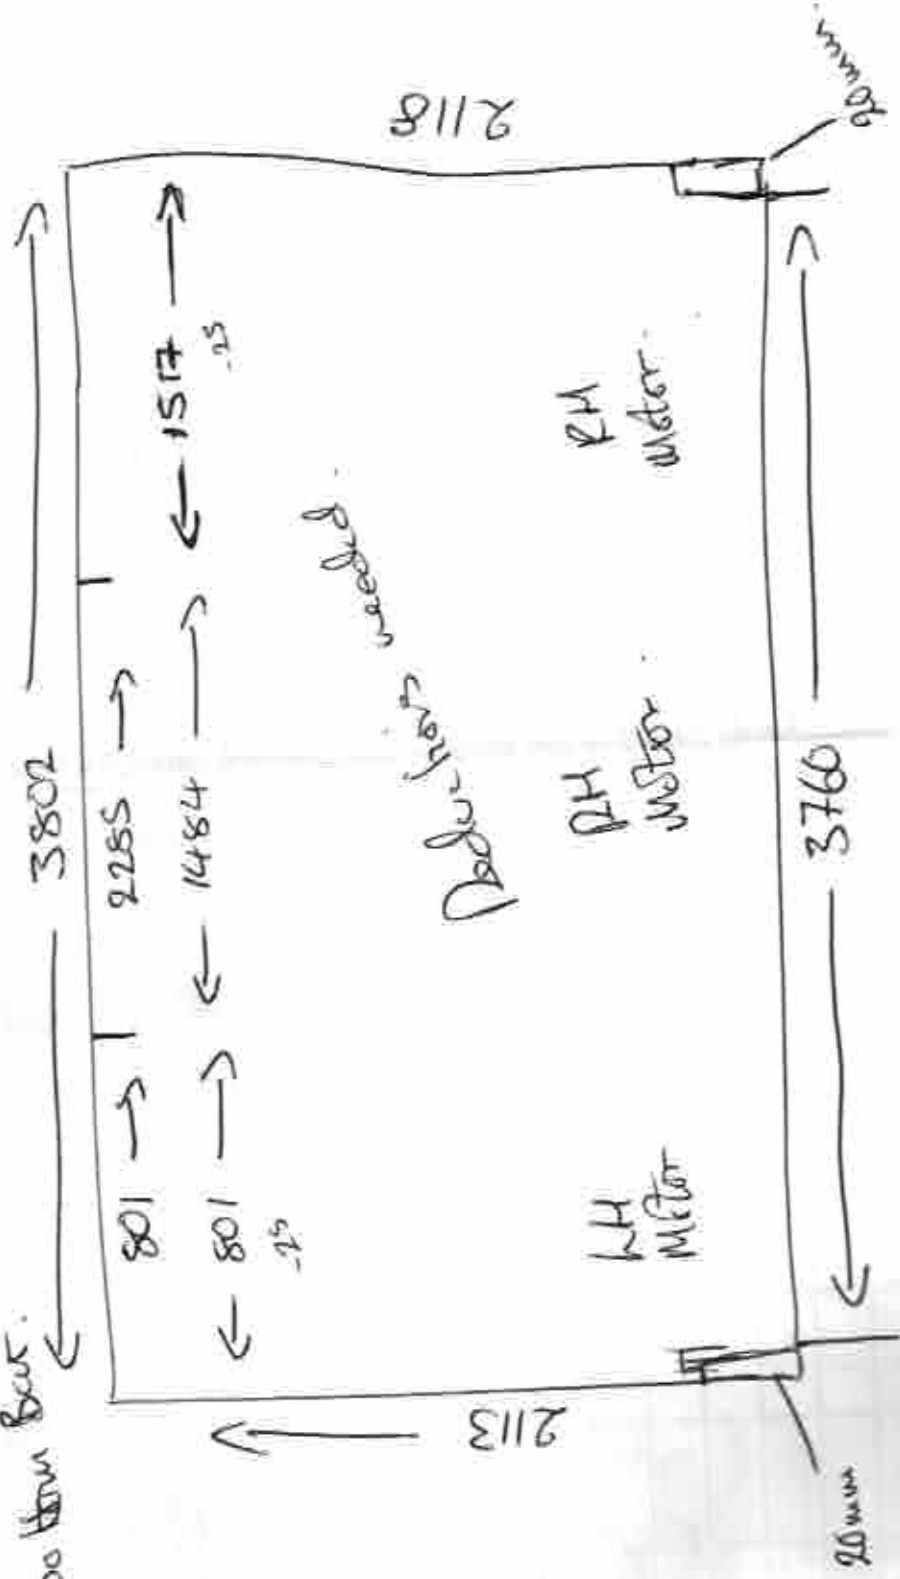

Pebble - Cobalt Pebble - Black remote
Pearse Rotted*

90 mm fascia - white

White bottom bar.

Some edge of steel to Rhac.

Staff Name Will

Work Diary

Order No ON221452 Surveyor Surveyors Contact Address Mrs. Mary Shear, 64 A Rosemary Cottage, Downview Road, Barnham, West Sussex, PO22 0EE, 07657271879, mary.shear@hotmail.co.uk Customer Ref Date 06-06-2022 Time AM

Notes : Verticals, Duette Shades (Luxaflex) 4-6 windows Measure for 5 door bi-folds, 4 bifold fold out and 1 is a proper door. Came into store to see blinds - don't like perfect fit and not wanting venetians, told about tru-fi, liked top down bottom up duette. Doesn't want too much on the frame of doors.

Location	Supplier	Blind Type /Description	Colour	Qty	Width	Drop	Fitting Height	B or R	Controls	Brackets	Surface	Unit Price
Bi doors	A	Zeller			802	2135			349.			
	B	Zeller			1483	2135	2135		489.			
	C	Zeller			156	2135	2135		489.			
		Zeller										
		Pouresveis + lot Briting							199 x 3			
		1x Remoter							79 x 1			
		Panama Deco							29 x 1			
		7966(2)										
		White Bottom Bar							49 x 4			
		←										

Comments: Velux 102S with B10.
1x length Capote fascia. !!

Surface Fixing
C=Concrete
W=Wood
M=Metal
B=Brick
P=Plastic
T=Tile

Order: Quote:

Customer Signature: Target Fitting Date:

I have checked and agree with the above choices