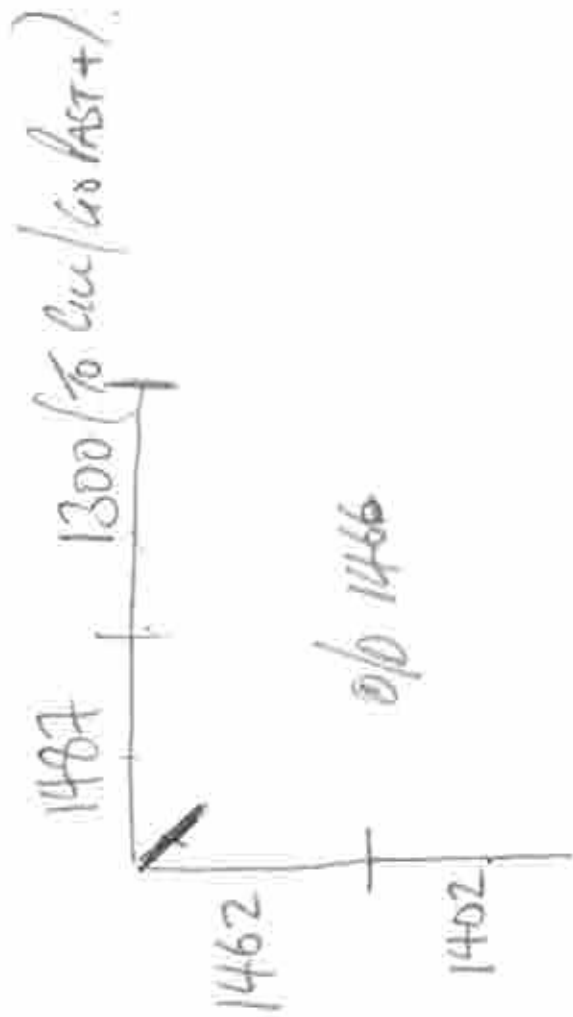

Work Diary

Staff Name: Christian

Order No: Final Measure

Contact Address:

Mrs. Rose Hutchin, 76 Ash Road Southwater, Horsham RH139DD 01403730015,
07754050824, rahutch76@gmail.com

Customer Ref:

Date:

Time:

06-06-2022

PM

Notes : FINAL MEASURE - PLEASE SPEAK TO WILL BEFORE ATTENDING AS HE HAS SOME ADJUSTMENTS TO TAKE INTO CONSIDERATION - ORIGINAL MEASURE ATTACHED AND WITH PAPERWORK.

Conservatory Blind A. B. C. D 4 x Twist Shades 1409 by 1470, Conservatory Blind Motor A. B. C. D 4 x Specials 0 by 0, Conservatory 1 x Specials 0 by 0, Conservatory 1 x Specials 0 by 0

Location	Supplier	Blind Type /Description	Colour	Qty	Width	Drop	Fitting Height	B or R	Controls	Brackets	Surface	Unit Price
1					1397	1456		B	CM	F		
2					1368	1456		B	Rm	F		
3					1482	1456		B	CM	F		
4					1295	1456		B	Rm.	F		
		SIDE BY SIDE REVERSE LOCK										

YEAR

SIDE