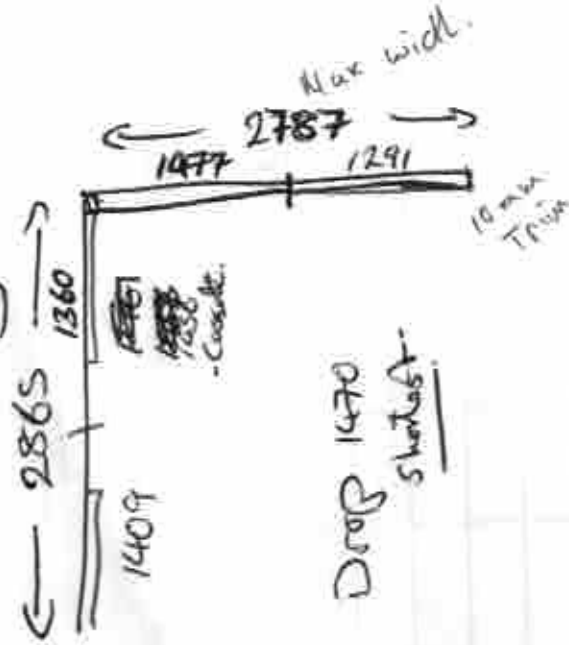

Conservatory

DROP 1470  
shortest

(All Blinds reverse Rolled)

All Blinds ~~include~~ Reverse Rolled!  
side by side!

~~Final Survey needed!~~

Final Survey needed!

Overture ② 4725

Wide S2 Cassette.

Powerview x 4.

1x Pebble

1x Chargec.

- A. 832 + 74
- B. 749 + 74
- C. 832 + 74
- D. 832 + 74

- 4x 198
- 1x 79
- 1x 29.

Shade sails.

2x Shades if possible.

899  
849  
899  
899  
859

Location	Supplier	Blind Type /Description	Colour	Qty	Width	Drop	Fitting Height	B or R	Controls	Brackets	Surface	Unit Price
1					1397	1456		B	CM	F		
2					1368	1456		B	Rm	F		
3					1482	1456		B	CM	F		
4					1295	1456		B	Rm.	F		
		SIDE BY SIDE REVERSE LOCK										

YEAR

SIDE