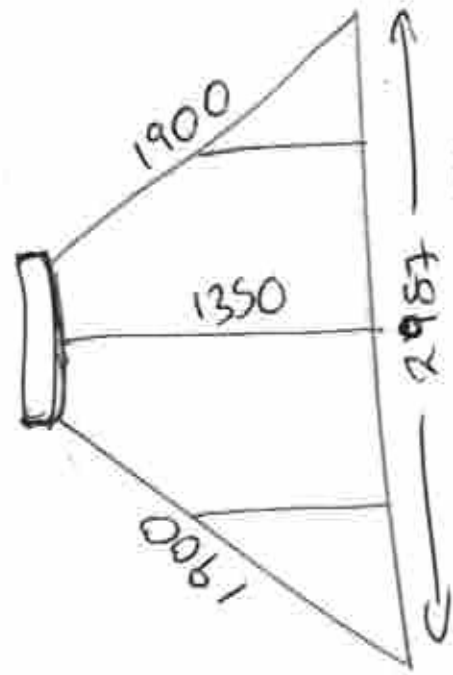

Conservatory

DROP 1470  
shortest

(All Blinds reverse Rolled)

All Blinds ~~include~~ Reverse Rolled!  
side by side!

~~Final Survey needed!~~

Final Survey needed!

Overture ② 4725

Wide S2 Cassette.

Powerview x 4.

1x Pebble

1x Chargec.

- A. 832 + 74
- B. 749 + 74
- C. 832 + 74
- D. 832 + 74

- 4x 198
- 1x 79
- 1x 29.

Shade sails.

2x Shades if possible.

899  
849  
899  
899  
859

Birds eye view  
front.

Hutch  
Sachkwater.

RH Motor.

LH Motor

Cross section of blind

Cassette

Reverse (front) Rolled.

Handle. ↑

Location	Supplier	Blind Type /Description	Colour	Qty	Width	Drop	Fitting Height	B or R	Controls	Brackets	Surface	Unit Price
1					1397	1456		B	CM	F		
2					1368	1456		B	Rm	F		
3					1482	1456		B	CM	F		
4					1295	1456		B	Rm.	F		
		SIDE BY SIDE REVERSE LOCK										