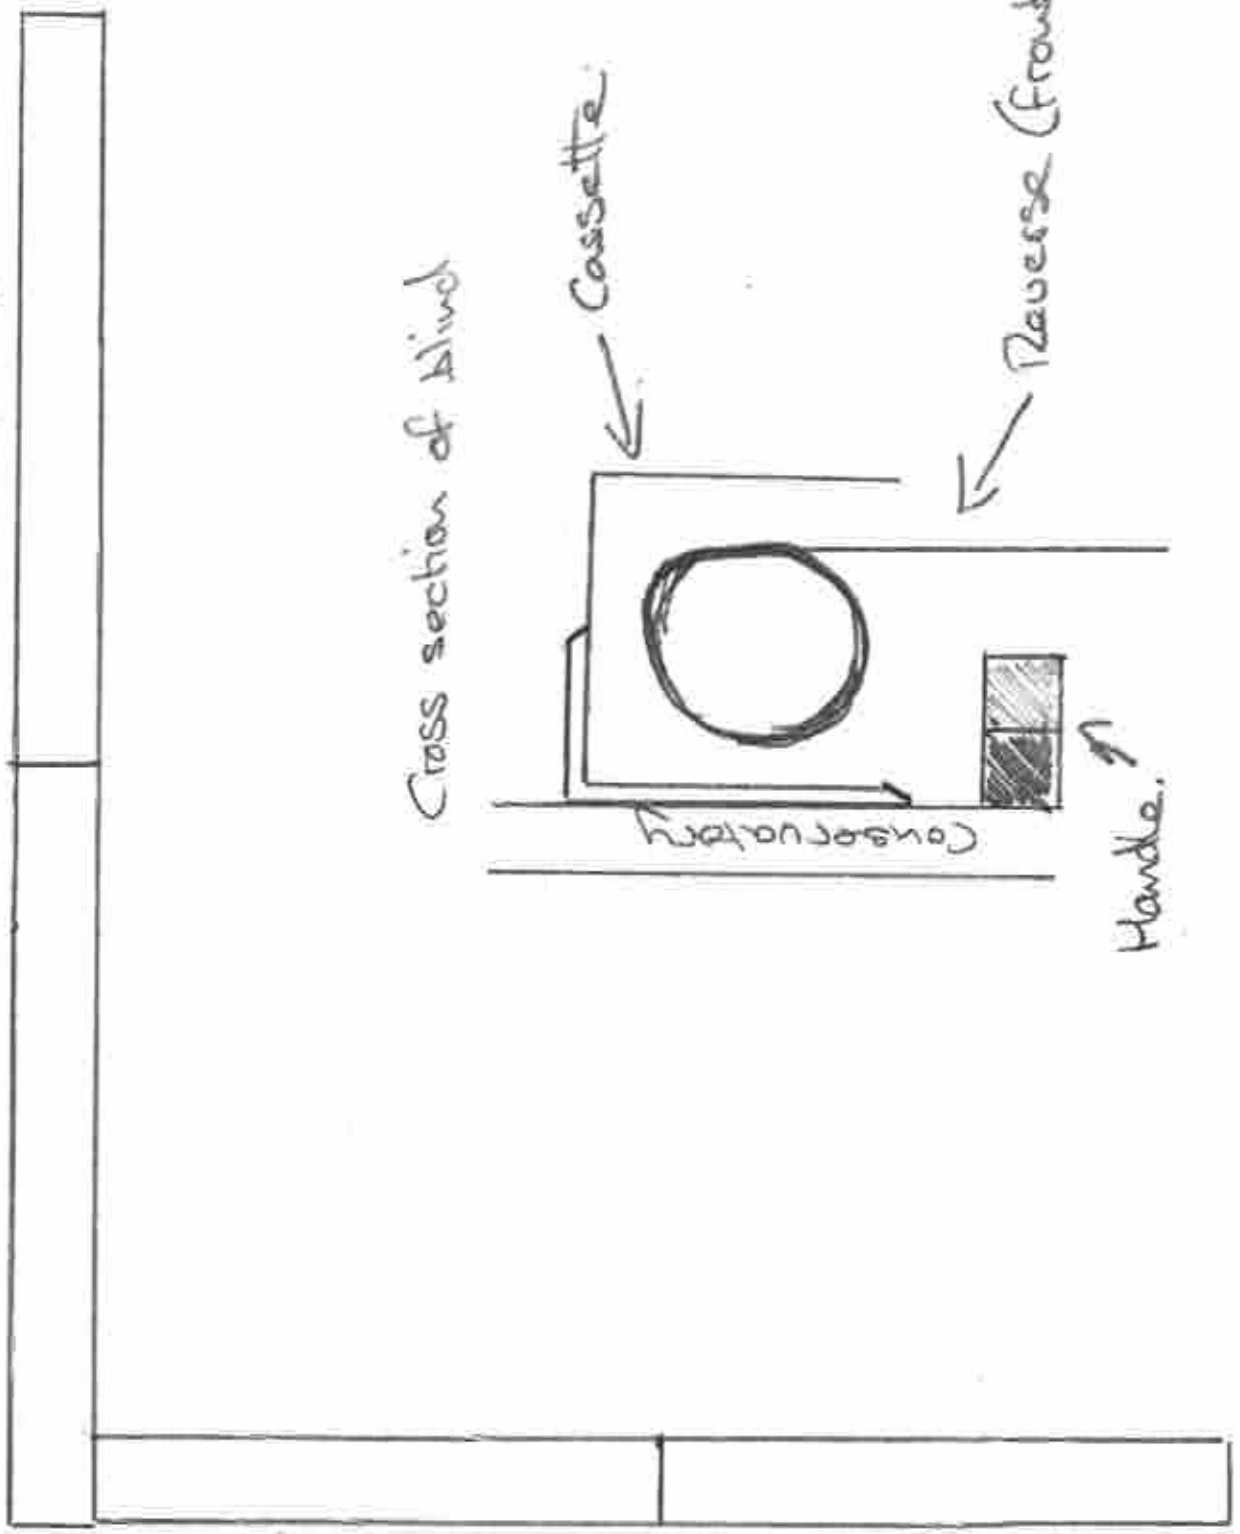

Conservatory

DROP 1470  
shortest

(All Blinds reverse Rolled)

All Blinds ~~include~~ Reverse Rolled!  
side by side!

~~Final Survey needed!~~

Final Survey needed!

Overture ② 4725

Wide S2 Cassette.

Powerview x 4.

1x Pebble

1x Chargec.

- A. 832 + 74
- B. 749 + 74
- C. 832 + 74
- D. 832 + 74

- 4x 198
- 1x 79
- 1x 29.

Shade sails.

2x Shades if possible.

899  
849  
899  
899  
859

Birds eye view  
front.

Hutch  
Sachkwater.

RH Motor.

LH Motor

Cross section of blind

Cassette

Reverse (front) Rolled.

Handle. ↑