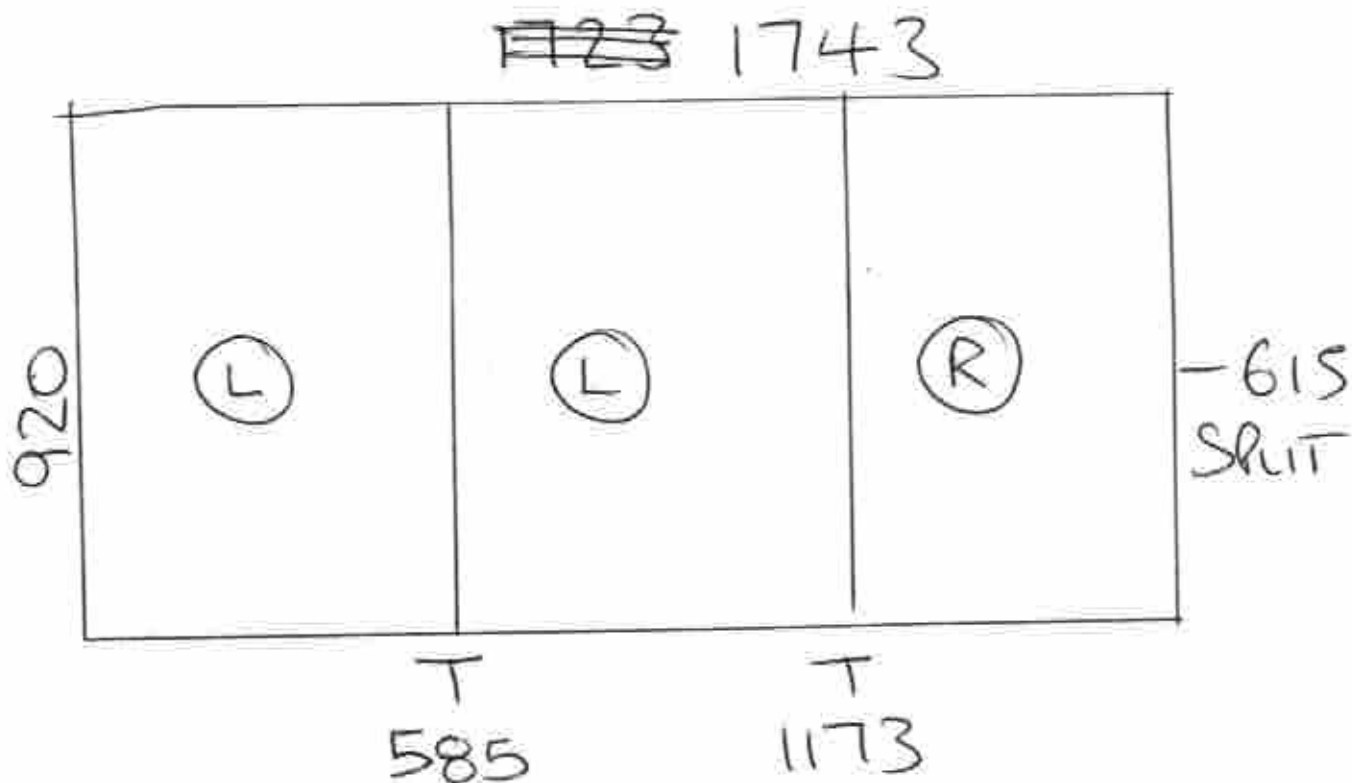

# RIGHT Bedroom

- ① 738 x 1457 (L)
- ② 685 x 1457 (R) MID RAIL 1085
- ③ 750 x 1457 (R)

URBAN SLOTTED

63mm LOUVRE

HIDDEN TILT

PURE WHITE

SEPERATES

RIDER

4 of 5  
LIVING ROOM SIDE

URBAN SHUTTER

63mm LOUVRE

HIDDEN TILT

PURE WHITE

RIDER

5 of 5  
RIGHT BEDROOM  
SIDE