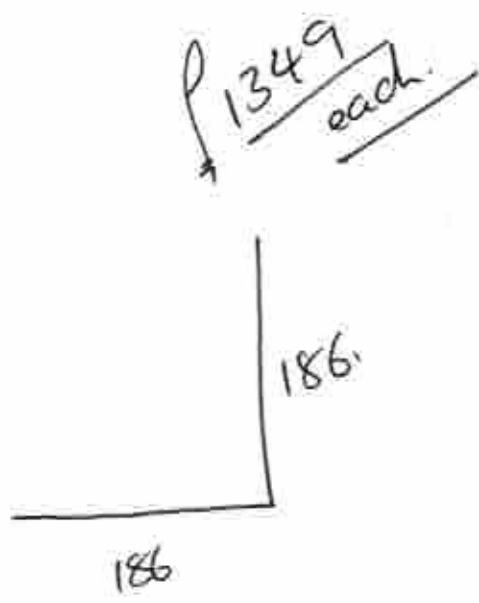

# Suzanne Bellinge

①

2 triangles mirror image

horizontal 1.86m

vertical side 1.86m

②

Parallelogram

W ~~136~~ at a slant 136cm.

D 83cm

- Also can't see a sample order for her?

**BILL TO**

Suzanne Bellinger

81 Sheep Down Drive, Petworth, WEST SUSSEX, GU28 0BX,  
UNITED KINGDOM

suzanne@jamieb.co.uk

Phone: +44 01798344122

Install Address

2

Classic Plus Special Shape Shutter - Pure White Finish -  
76mm Louvres with Hidden Tilt - L Frame with Hidden  
Fixings - Panel Configuration LTR / RTL

Subtotal