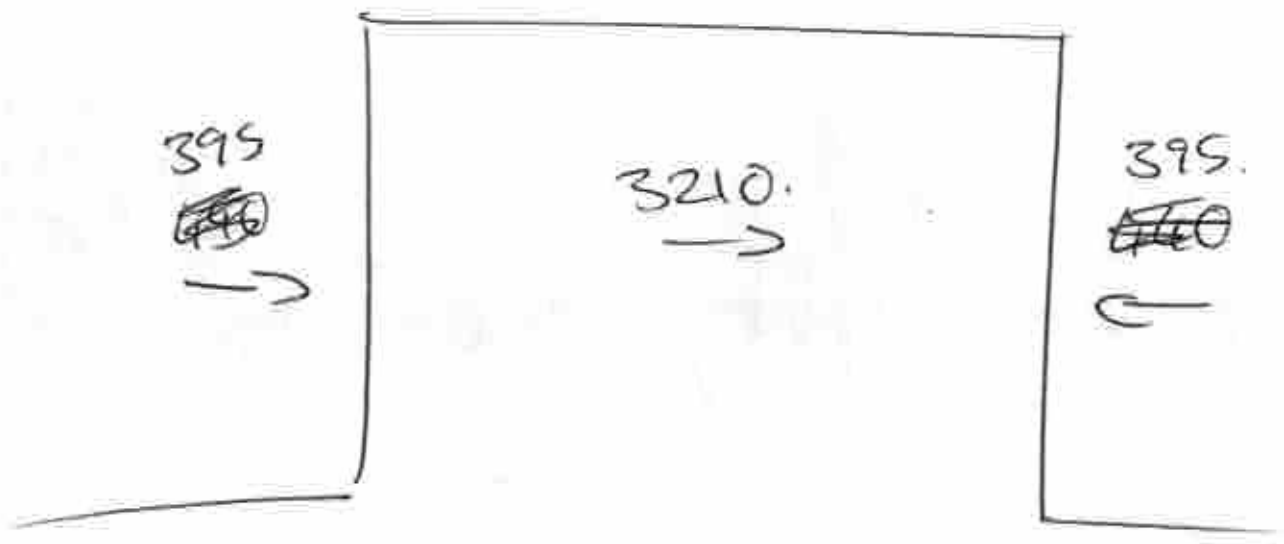

Arm Projection limits to be set  
on site!

Dinner

LH Motor.  

---

10m Cable.  
UV

4000 x 1600.

Switch Turquoise - 020 ~~0400~~  
120

Remote

Brackets

Baseline  
Wkt.

Wave Volume

Awing 2765.  
Bracket 399  
Valance 99.  
Motor 549.