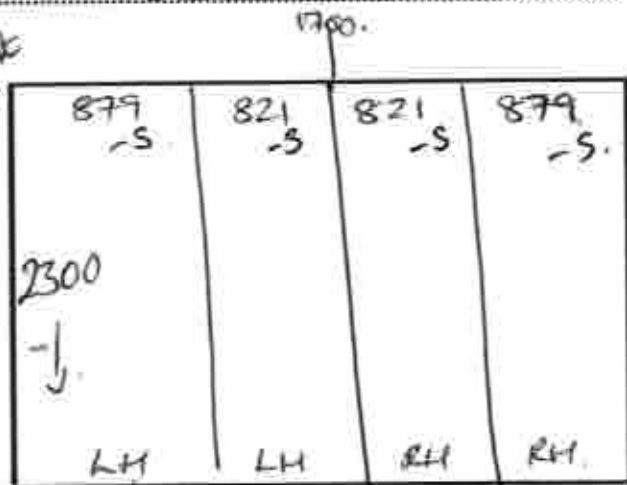

Name: Angela Esote

Tel:

Address:

Location: Doors

Product: Classic / Prestige / Platinum / Aqua

Width: Drop:

Mounting Type: Full Height / Tier on Tier / Cafe / Shutter & Shade

Louvre Size: 47mm / 63mm / 76mm / 89mm / 114mm

Sides: 4 / 3T / 4SB / Other

*Roller
Polaris double
Black*

← 3400 →