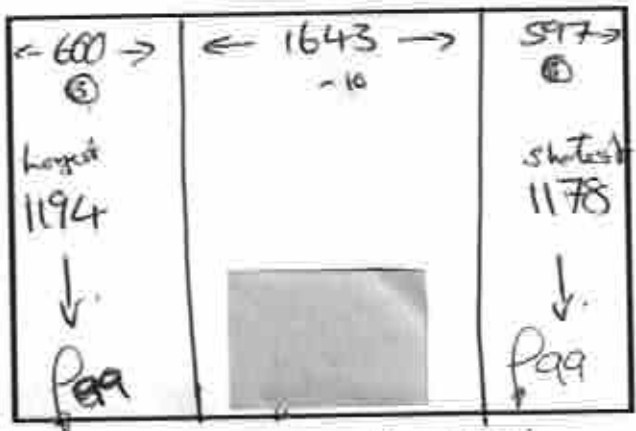

Name: Carl Pance Tel: .....

Address: 34 windmill drive, Rushyton, BN16 3HT

Location: Bed Bay ..... 50mm  
 Product: Classic / Prestige / Platinum / Aqua Cirrus / Strys  
 Width: ..... Drop: .....  
 Mounting Type: Full Height / Tier on Tier / Cafe / Shutter & Shade  
 Louvre Size: 47mm / 63mm / 76mm / 89mm / 114mm  
 Tilt Rod: Hidden / Central / Offset (Hinge)  
 Split: ..... Midrail: A..... B.....  
 Panel Configuration: .....  
 Posts: A..... B..... C..... D..... E.....  
 Colour: ..... Stile: Astragal / Butt  
 Frame: DP60 / DI60 / VL60 / VL46 / DI50 / Deep Z38 / Camber Deco  
 Sides: 4 / 3T / 4SB / Other .....

Install. 2231

Location: New window .....  
 Product: Classic / Prestige / Platinum / Aqua  
 Width: ..... Drop: .....  
 Mounting Type: Full Height / Tier on Tier / Cafe / Shutter & Shade  
 Louvre Size: 47mm / 63mm / 76mm / 89mm / 114mm  
 Tilt Rod: Hidden / Central / Offset (Hinge)  
 Split: ..... Midrail: A..... B.....  
 Panel Configuration: .....  
 Posts: A..... B..... C..... D..... E.....  
 Colour: ..... Stile: Astragal / Butt  
 Frame: DP60 / DI60 / VL60 / VL46 / DI50 / Deep Z38 / Camber Deco  
 Sides: 4 / 3T / 4SB / Other .....