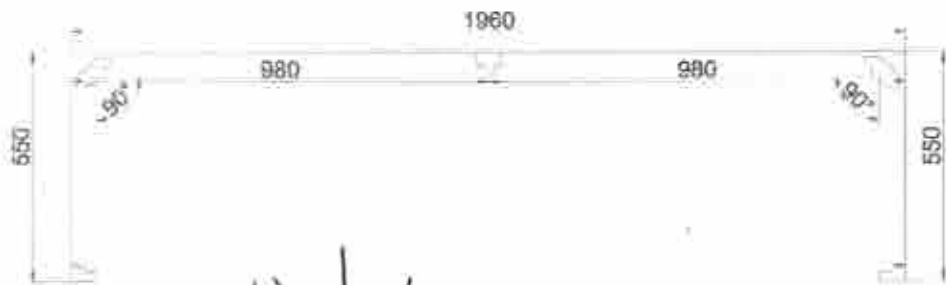

Arif Hossain

33 Benjamin Grey Drive, Littlehampton,
BN177FA, UNITED KINGDOM

arif1030@yahoo.com

Phone: +44 07737894392

no ITEMS AND DESCRIPTION

1 Bedroom Bay

Classic Shutter Collection - Pure White
Finish - 76mm Louvres with Hidden Tilt &
Mid Rail - L Frame with Hidden Fixings

2 Kitchen Bay

Classic Shutter Collection - Pure White
Finish - 76mm Louvres with Hidden Tilt &
Mid Rail - L Frame with Hidden Fixings

Order#:	219012209974	Customer Name:	HUSSIAN BN17 7FA		
Dealer#:	SS2202S234371	Dealer Name:	SOUTHERN HOME FURNISHINGS LITTL/109838/NG*TH*138	T/A	Date: 2022/02/19
Please confirm the following drawing.					

Item 1 RCLRTLRLCL

Measure Type: Outside

4 sides Deep Plain L Frame 60mm
no buildout on corner posts

HUSSAINI

KITCHEN

430
SPLIT

425
SPLIT

Post 830

-430
SPLIT