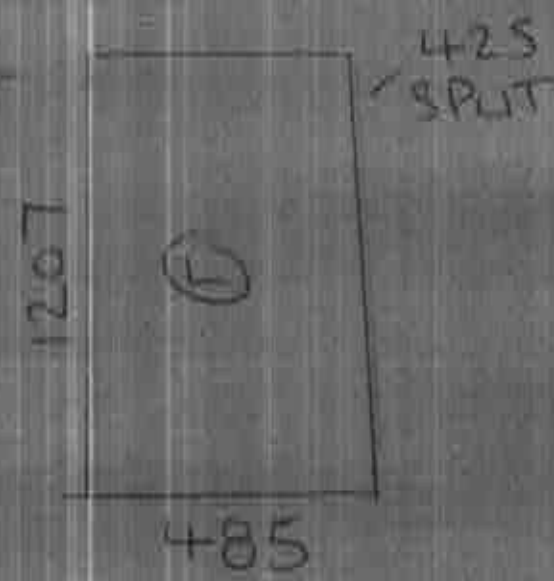

Item 1 RCLRTLRLCL

Measure Type: Outside

4 sides Deep Plain L Frame 60mm
no buildout on corner posts

HUSSAINI

KITCHEN

430
SPLIT

425
SPLIT

Post 830

-430
SPLIT