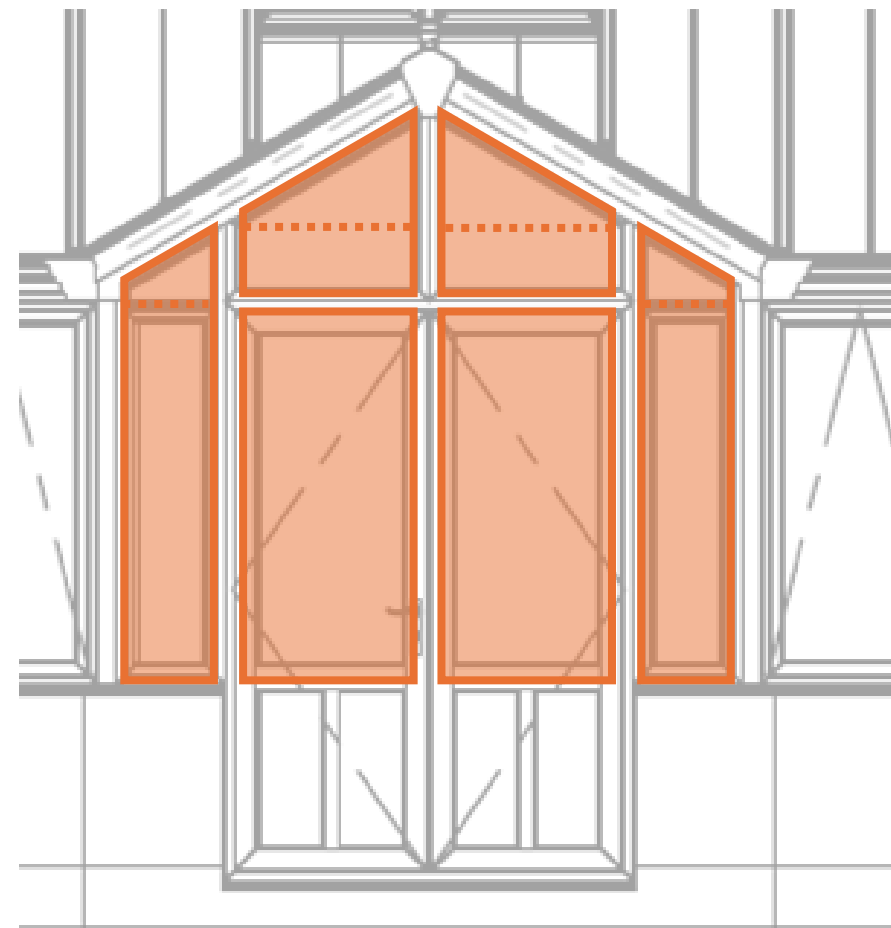

## Gable End Options

Prepared by:  
Paul Schafer

Senior Design Consultant  
Tel 0203 470 0061  
paul.schafer@grantsblinds.com

GRANTS

LONDON . PARIS . NEW YORK

Jane Eddlestone

J5567 - Wivelrod Farm House  
GU34 4AS