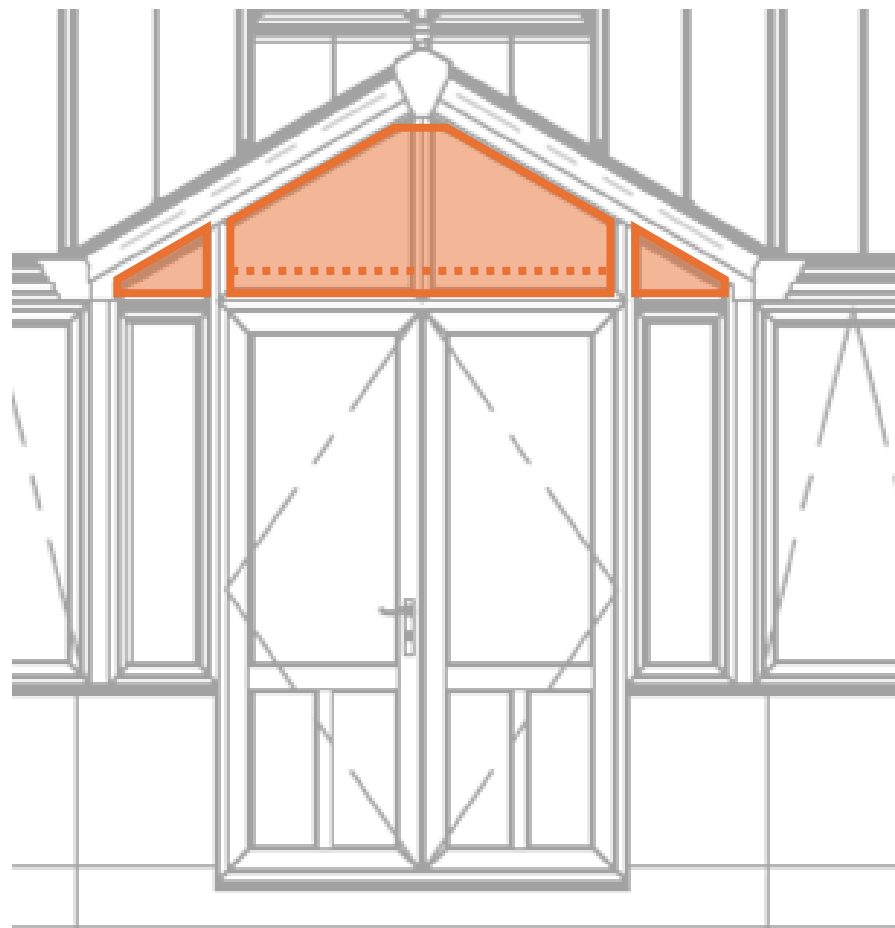

## Gable End Options

Prepared by:  
Paul Schafer

Senior Design Consultant  
Tel 0203 470 0061  
paul.schafer@grantsblinds.com

GRANTS

LONDON . PARIS . NEW YORK

Jane Eddlestone

J5567 - Wivelrod Farm House  
GU34 4AS