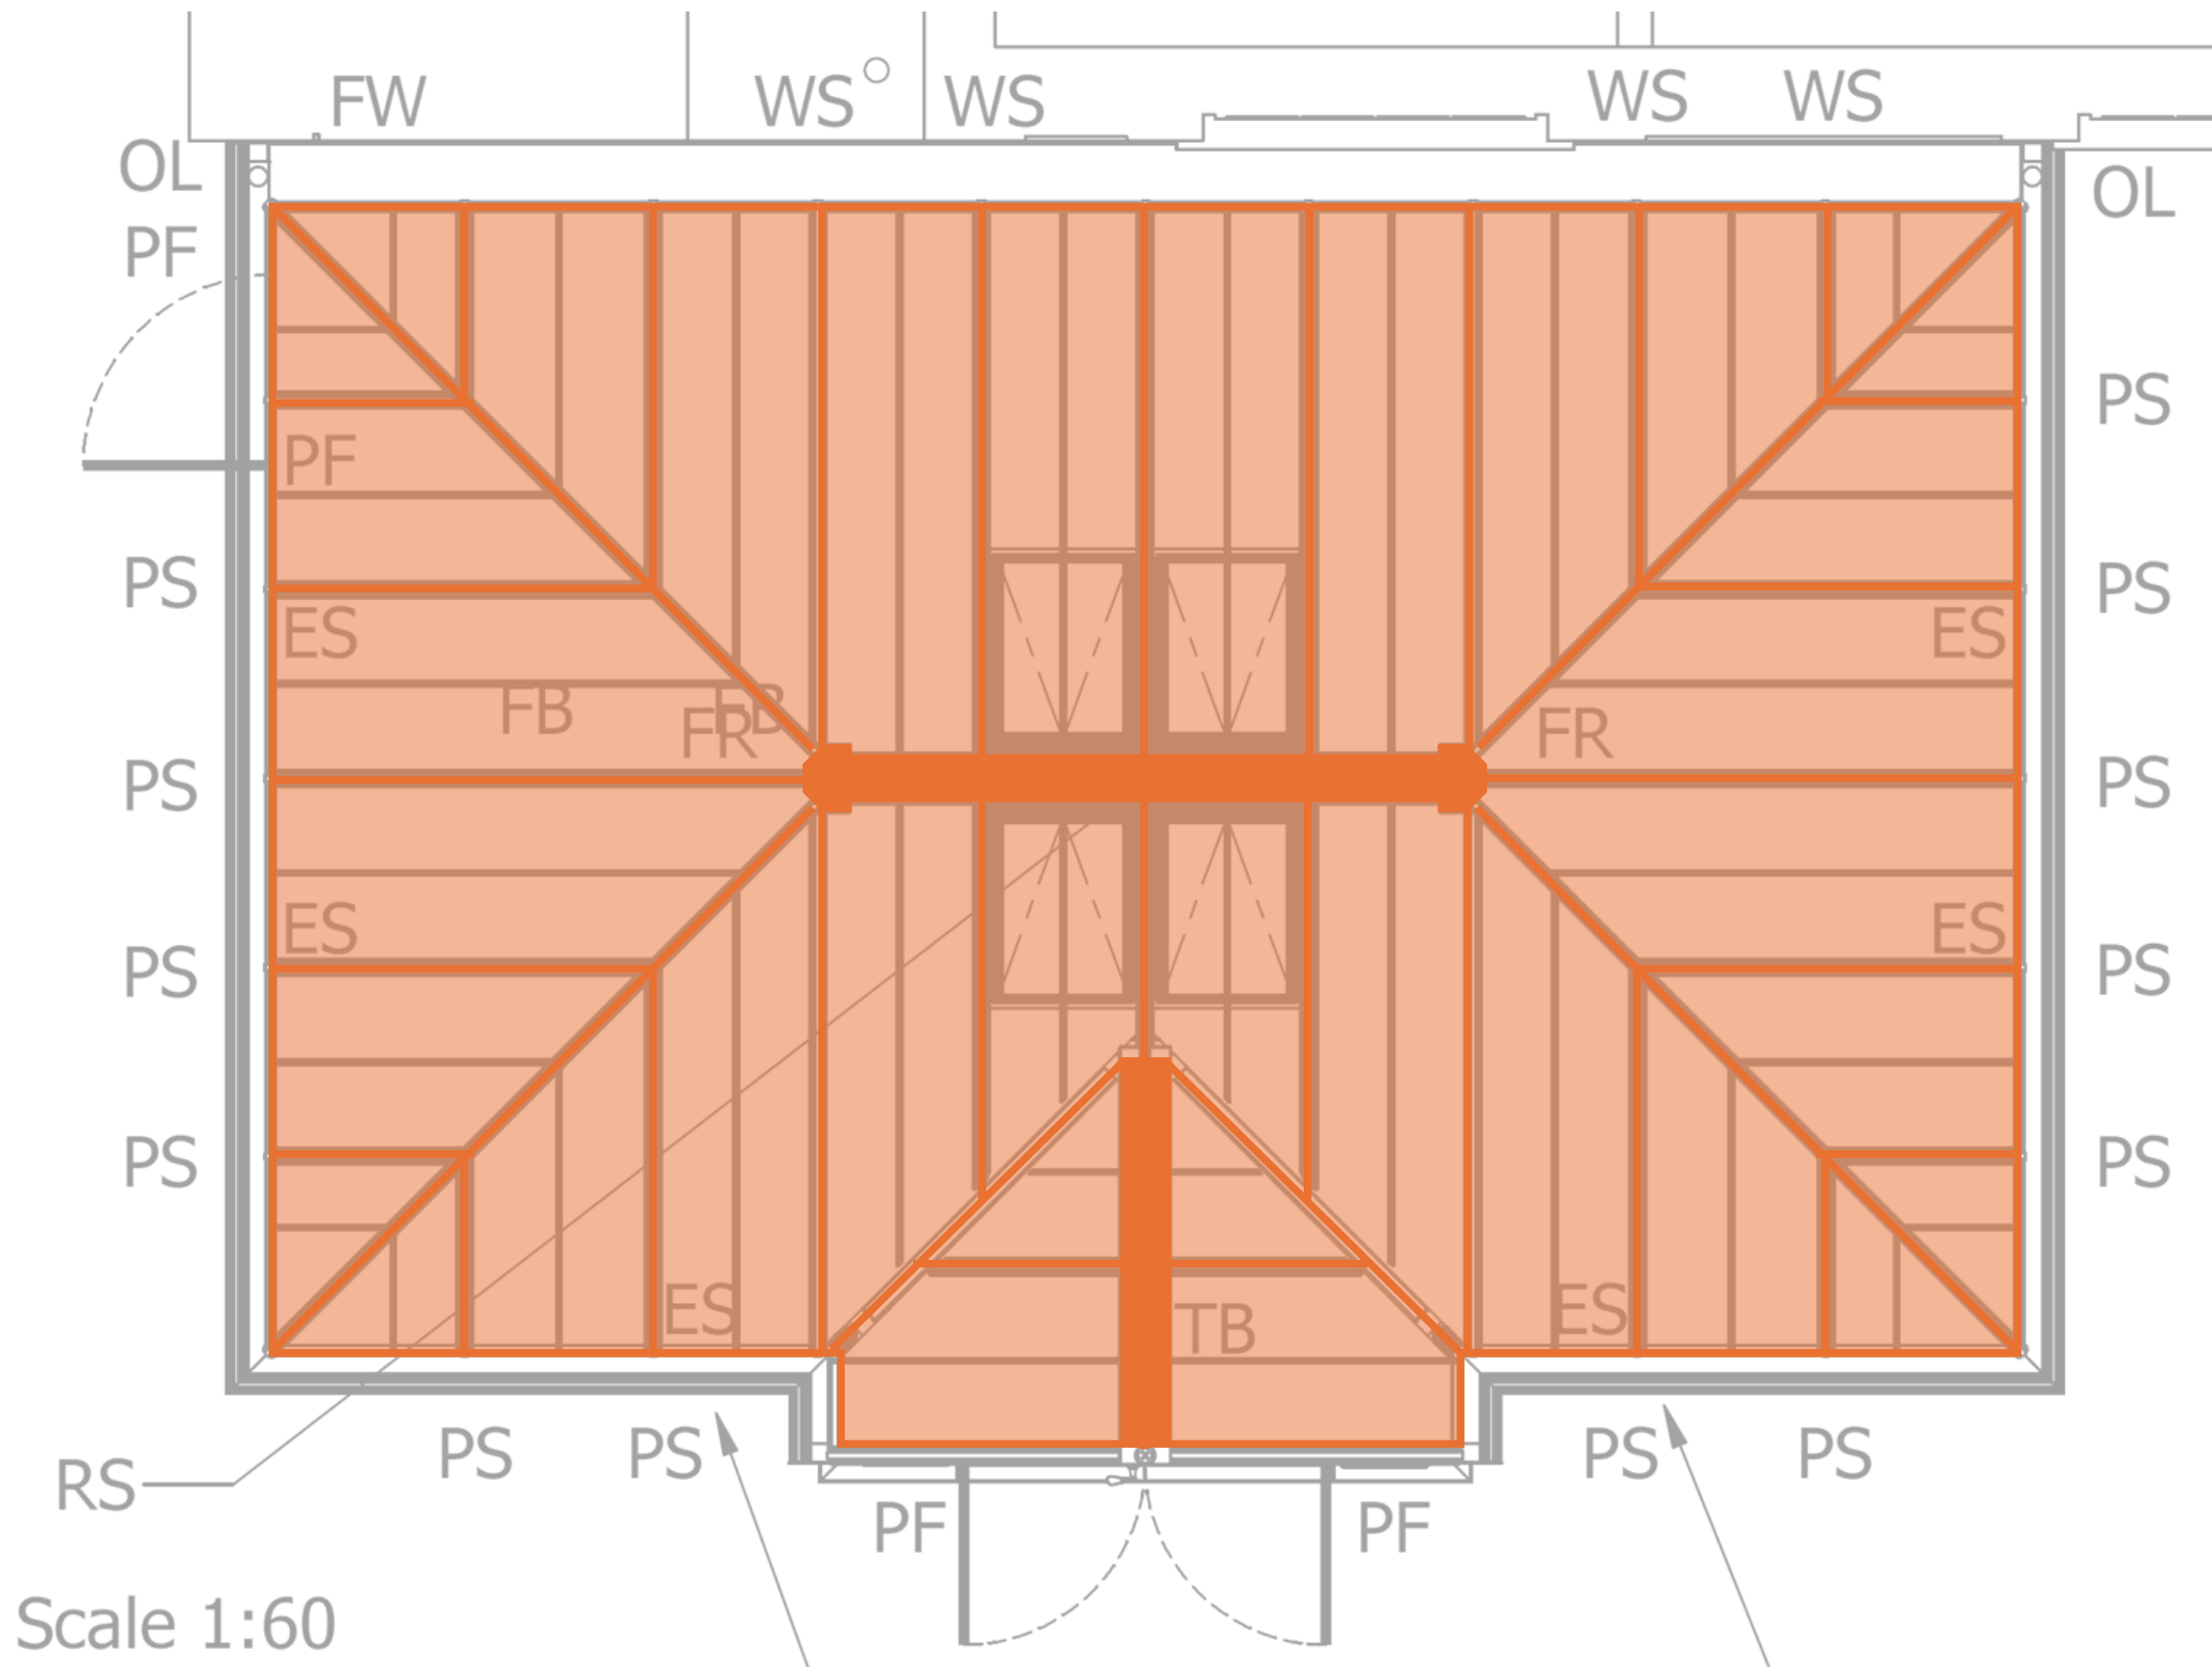

GRANTS

LONDON · PARIS · NEW YORK

Jane Eddlestone

J5567 - Wivelrod Farm House
GU34 4AS

36 No. Roof Blinds
French Pinoleum
Motorised

£36,378 including VAT

Prepared by:
Paul Schafer

Senior Design Consultant
Tel 0203 470 0061
paul.schafer@grantsblinds.com