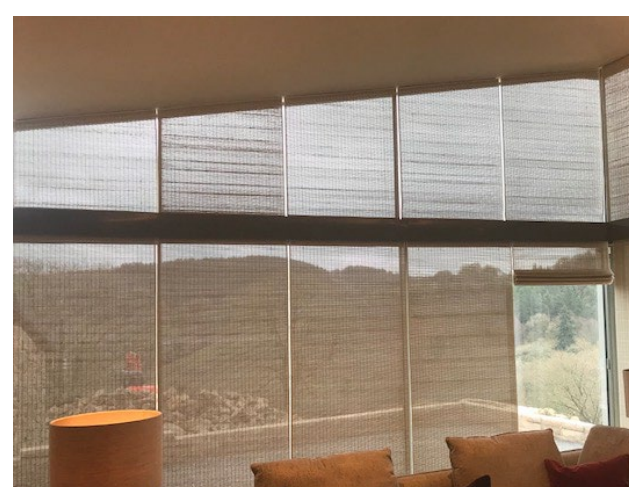

## Gable End Options

Prepared by:  
Paul Schafer

Senior Design Consultant  
Tel 0203 470 0061  
paul.schafer@grantsblinds.com

GRANTS

LONDON . PARIS . NEW YORK

Jane Eddlestone

J5567 - Wivelrod Farm House  
GU34 4AS