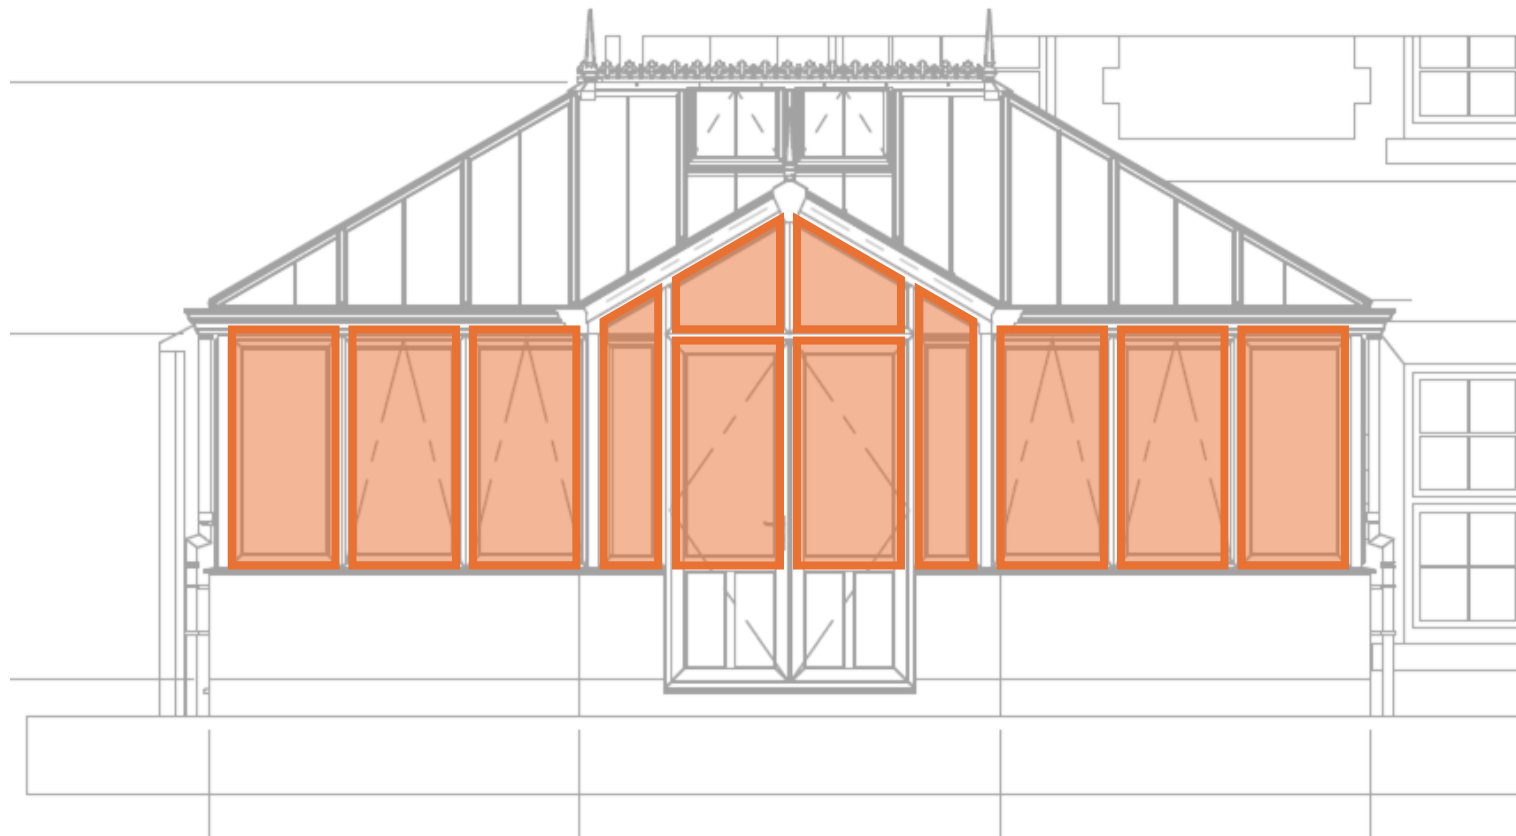

GRANTS

LONDON . PARIS . NEW YORK

36 No. Roof Blinds
French Pinoleum
Motorised

£19,902 including VAT