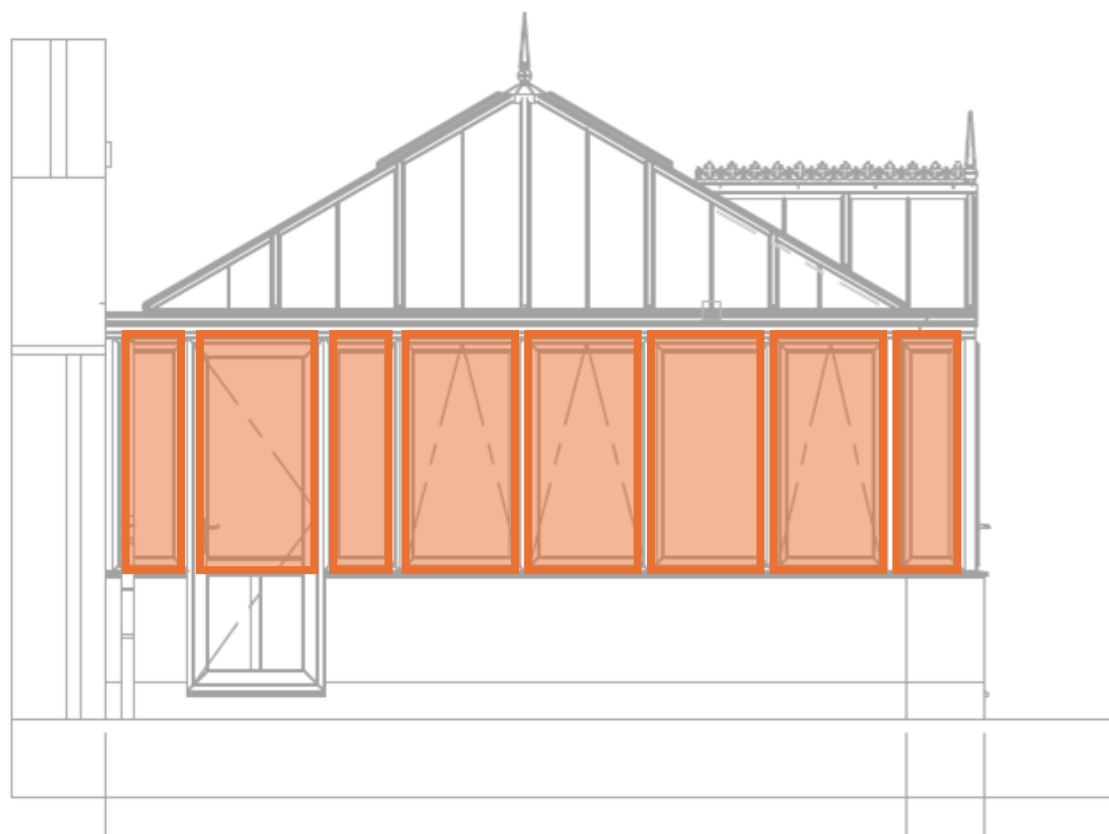

Prepared by:
Paul Schafer

Senior Design Consultant
Tel 0203 470 0061
paul.schafer@grantsblinds.com