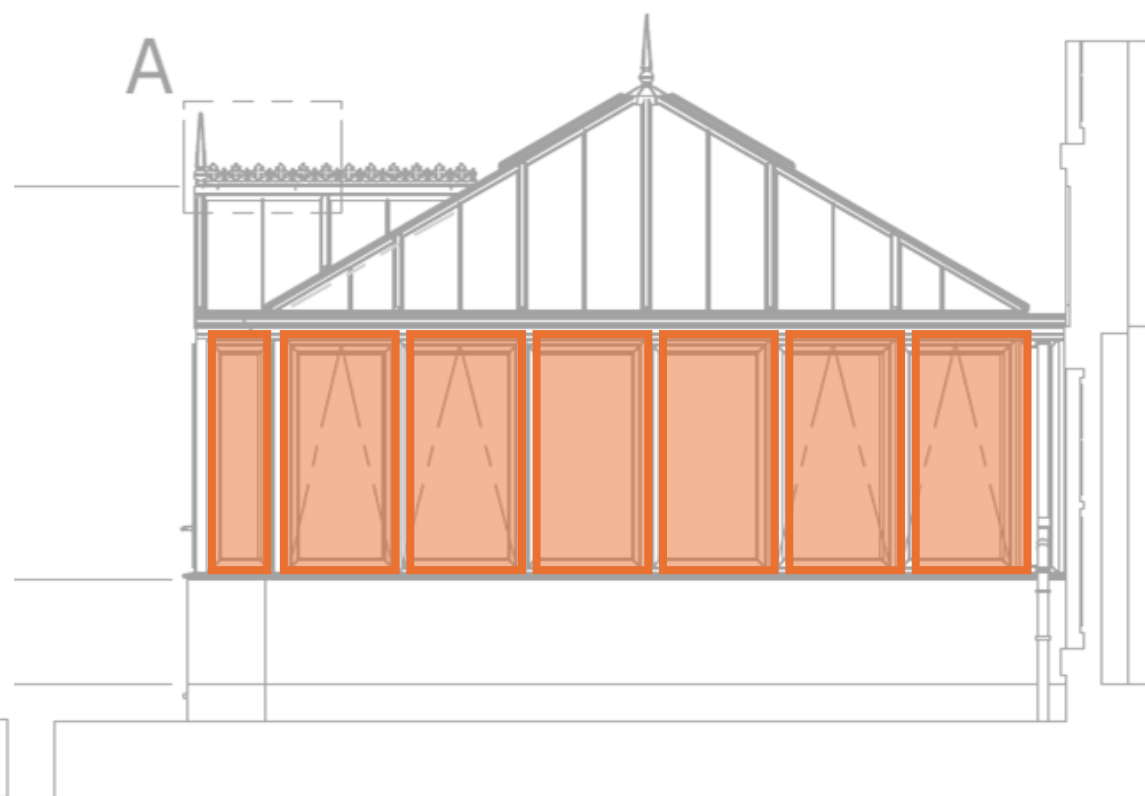

Prepared by:
Paul Schafer

Senior Design Consultant
Tel 0203 470 0061
paul.schafer@grantsblinds.com