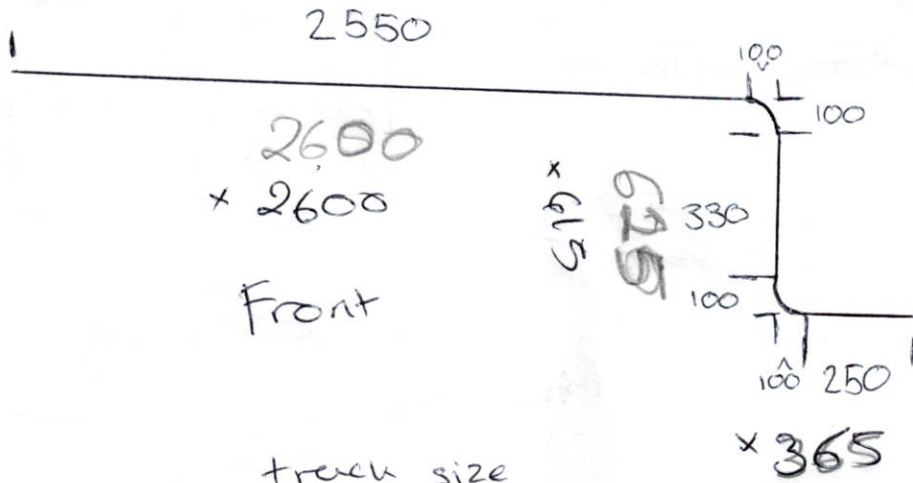

Fault Report

Customer Name BUCHAN	Date: 10/11/25
Customer Reference: 26404	Fitter MICHAEL
Salesperson: LEWIS	Salesperson called: Yes/No <input checked="" type="radio"/>
Fault Description: Curved track to small	
Action to correct: Remake track	
Problem fixed on site: Yes/No <input checked="" type="radio"/>	
Further action required: Remake track & return to fit.	

26404 - Buchon

Beck

26404

P/CUST	
NET	
PRESS	
RADIO	
MAG.	
VAN	
RECC.	
SHOP	
TV	
YELL P	
OTHER	

tone fix	brackets top face
	-

Room	Width	Drop	Slat Size	Colour	Control LH or RH	Fitting Height	Price
Lounge	2775 ✓	1925 ✓	25 Ven ✓	0150 ✓	RH ✓	2400 ✓	225 452
↓	3800 ✓	—	track	2x Bends 90°	—	2400	225
↓	3500 ✓	2040 ✓	curtain	Malay Oat © ✓ STP. IVORU Linina			985