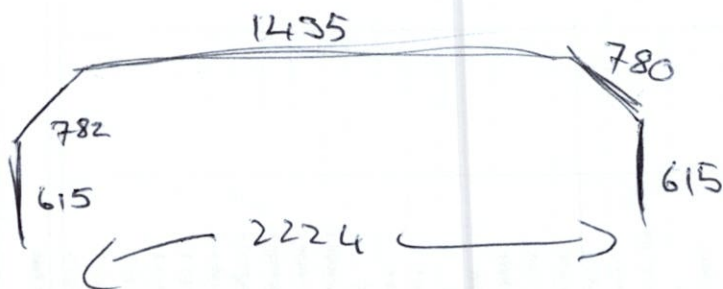

26507 - Dale

Back
Wall size

Front

~~3,550~~

3,550 mm

Dale - 26507

4227 mm

4200