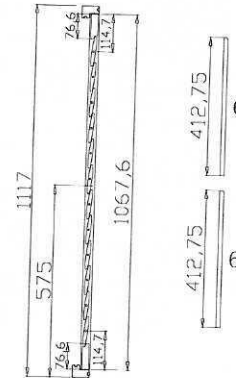

Material(材质): Balmoral Pine Wood(松木)

Configuration(窗扇结构): LDL-DRDR,IN, 4Side, 41.3mm Astrigal, Double Insert L Frame 50mm

Tilt rod type(拉杆类型): Center tilt rod(中拉杆)

Louvre Quantity(叶片数量): 48

Louvre Size(叶片尺寸): 240.55mm

Rail Size(上下板尺寸): 292.55mm

Order No(订单号): GRA 25587 MACKAY

Item(序号): 2

Room(房间号): MASTER

Louvre Size(叶片类型): 89mm

Double Insert L Frame 50mm

NOTES:

Shutter Color: Winter White(覆盖色)

Louvre Size(叶片尺寸): 329.95mm

Rail Size(上下板尺寸): 381.95mm

Order No(订单号): GRA 25587 MACKAY

Item(序号): 3

Room(房间号): SPARE

Louvre Size(叶片类型): 89mm

Double Insert L Frame 50mm

NOTES:

Louvre Quantity(叶片数量): 48

Louvre Size(叶片尺寸): 242.3mm

Rail Size(上下板尺寸): 294.3mm

Order No(订单号): GRA 25587 MACKAY

Item(序号): 4

Room(房间号): SPARE

Louvre Size(叶片类型): 89mm

Double Insert L Frame 50mm