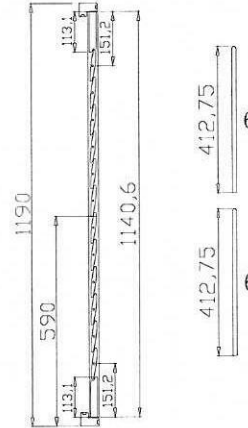

Material(材质): Balmoral Pine Wood(松木)

Configuration(窗扇结构): LDL-DRDR,IN, 4Side, 41.3mm Astrigal, Double Insert L Frame 50mm

Tilt rod type(拉杆类型): Center tilt rod(中拉杆)

Louvre Quantity(叶片数量): 48

Louvre Size(叶片尺寸): 240.55mm

Rail Size(上下板尺寸): 292.55mm

Order No(订单号): GRA 25587 MACKAY

Item(序号): 2

Room(房间号): MASTER

Louvre Size(叶片类型): 89mm

Double Insert L Frame 50mm

NOTES:

Shutter Color: Winter White(覆盖色)

Louvre Size(叶片尺寸): 329.95mm

Rail Size(上下板尺寸): 381.95mm

Order No(订单号): GRA 25587 MACKAY

Item(序号): 3

Room(房间号): SPARE

Louvre Size(叶片类型): 89mm

Double Insert L Frame 50mm

NOTES:

Louvre Quantity(叶片数量): 48

Louvre Size(叶片尺寸): 242.3mm

Rail Size(上下板尺寸): 294.3mm

Order No(订单号): GRA 25587 MACKAY

Item(序号): 4

Room(房间号): SPARE

Louvre Size(叶片类型): 89mm

Double Insert L Frame 50mm