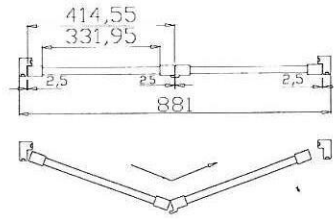

Double Insert L Frame 50mm

Batten: 18*3*1400 (mm) *2

18*3*1200 (mm) *4

Winter White(覆盖色)

NOTES:

Shutter Color: Winter White(覆盖色)

Hinges Color: White(白色)

Qty(数量): 1

Material(材质): Balmoral Pine Wood(松木)

Configuration(窗扇结构): LDL-DRDR,IN, 4Side, 41.3mm Astrigal, Double Insert L Frame 50mm

Tilt rod type(拉杆类型): Center tilt rod(中拉杆)

Louvre Quantity(叶片数量): 48

Louvre Size(叶片尺寸): 240.55mm

Rail Size(上下板尺寸): 292.55mm

Order No(订单号): GRA 25587 MACKAY

Item(序号): 2

Room(房间号): MASTER

Louvre Size(叶片类型): 89mm

Double Insert L Frame 50mm

NOTES:

Shutter Color: Winter White(覆盖色)

Louvre Size(叶片尺寸): 329.95mm

Rail Size(上下板尺寸): 381.95mm

Order No(订单号): GRA 25587 MACKAY

Item(序号): 3

Room(房间号): SPARE

Louvre Size(叶片类型): 89mm

Double Insert L Frame 50mm

NOTES: