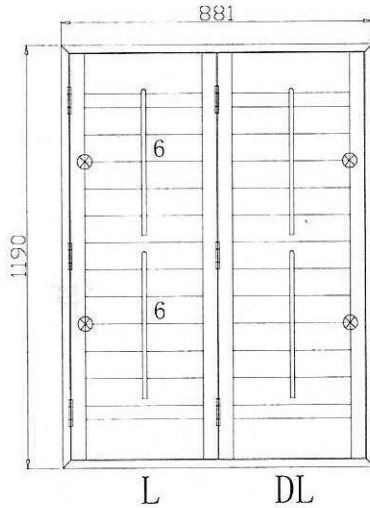

Material(材质): Balmoral Pine Wood(松木)

Configuration(窗扇结构): LDL-DRDR,IN, 4Side, 41.3mm Astrigal, Double Insert L Frame 50mm

Tilt rod type(拉杆类型): Center tilt rod(中拉杆)

Louvre Quantity(叶片数量): 48

Louvre Size(叶片尺寸): 240.55mm

Rail Size(上下板尺寸): 292.55mm

Order No(订单号): GRA 25587 MACKAY

Item(序号): 2

Room(房间号): MASTER

Louvre Size(叶片类型): 89mm

Double Insert L Frame 50mm

NOTES:

Shutter Color: Winter White(覆盖色)

Louvre Size(叶片尺寸): 329.95mm

Rail Size(上下板尺寸): 381.95mm

Order No(订单号): GRA 25587 MACKAY

Item(序号): 3

Room(房间号): SPARE

Louvre Size(叶片类型): 89mm

Double Insert L Frame 50mm

NOTES:

Louvre Quantity(叶片数量): 48

Louvre Size(叶片尺寸): 242.3mm

Rail Size(上下板尺寸): 294.3mm

Order No(订单号): GRA 25587 MACKAY

Item(序号): 4

Room(房间号): SPARE

Louvre Size(叶片类型): 89mm

Double Insert L Frame 50mm