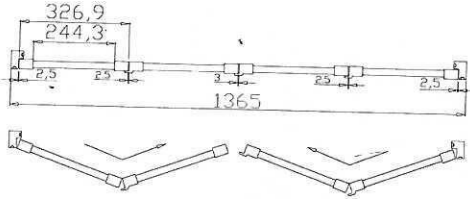

Material(材质): Balmoral Pine Wood(松木)

Configuration(窗扇结构): LDL-DRDR,IN, 4Side, 41.3mm Astrigal, Double Insert L Frame 50mm

Tilt rod type(拉杆类型): Center tilt rod(中拉杆)

Louvre Quantity(叶片数量): 48

Louvre Size(叶片尺寸): 240.55mm

Rail Size(上下板尺寸): 292.55mm

Order No(订单号): GRA 25587 MACKAY

Item(序号): 2

Room(房间号): MASTER

Louvre Size(叶片类型): 89mm

Double Insert L Frame 50mm

NOTES:

Shutter Color: Winter White(覆盖色)

Louvre Size(叶片尺寸): 329.95mm

Rail Size(上下板尺寸): 381.95mm

Order No(订单号): GRA 25587 MACKAY

Item(序号): 3

Room(房间号): SPARE

Louvre Size(叶片类型): 89mm

Double Insert L Frame 50mm

NOTES:

Louvre Quantity(叶片数量): 48

Louvre Size(叶片尺寸): 242.3mm

Rail Size(上下板尺寸): 294.3mm

Order No(订单号): GRA 25587 MACKAY

Item(序号): 4

Room(房间号): SPARE

Louvre Size(叶片类型): 89mm

Double Insert L Frame 50mm