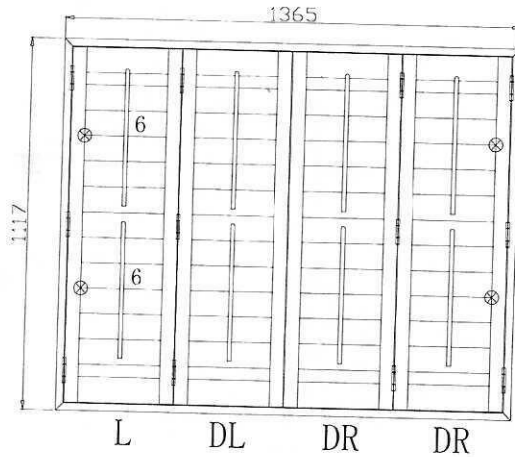

Rail Size(上下板尺寸): 292.55mm

Order No(订单号): GRA 25587 MACKAY

Item(序号): 2

Room(房间号): MASTER

Louvre Size(叶片类型): 89mm

Double Insert L Frame 50mm

NOTES:

Shutter Color: Winter White(覆盖色)

Louvre Size(叶片尺寸): 329.95mm

Rail Size(上下板尺寸): 381.95mm

Order No(订单号): GRA 25587 MACKAY

Item(序号): 3

Room(房间号): SPARE

Louvre Size(叶片类型): 89mm

Double Insert L Frame 50mm

NOTES:

Shutter Color: Winter White(覆盖色)

Hinges Color: White(白色)

Qty(数量): 1

Material(材质): Balmoral Pine Wood(松木)

Configuration(窗扇结构): LDL-DRDR,IN, 4Side, 41.3mm Astrigal, Double Insert L Frame 50mm

Tilt rod type(拉杆类型): Center tilt rod(中拉杆)

Louvre Quantity(叶片数量): 48

Louvre Size(叶片尺寸): 242.3mm

Rail Size(上下板尺寸): 294.3mm

Order No(订单号): GRA 25587 MACKAY

Item(序号): 4

Room(房间号): SPARE

Louvre Size(叶片类型): 89mm

Double Insert L Frame 50mm