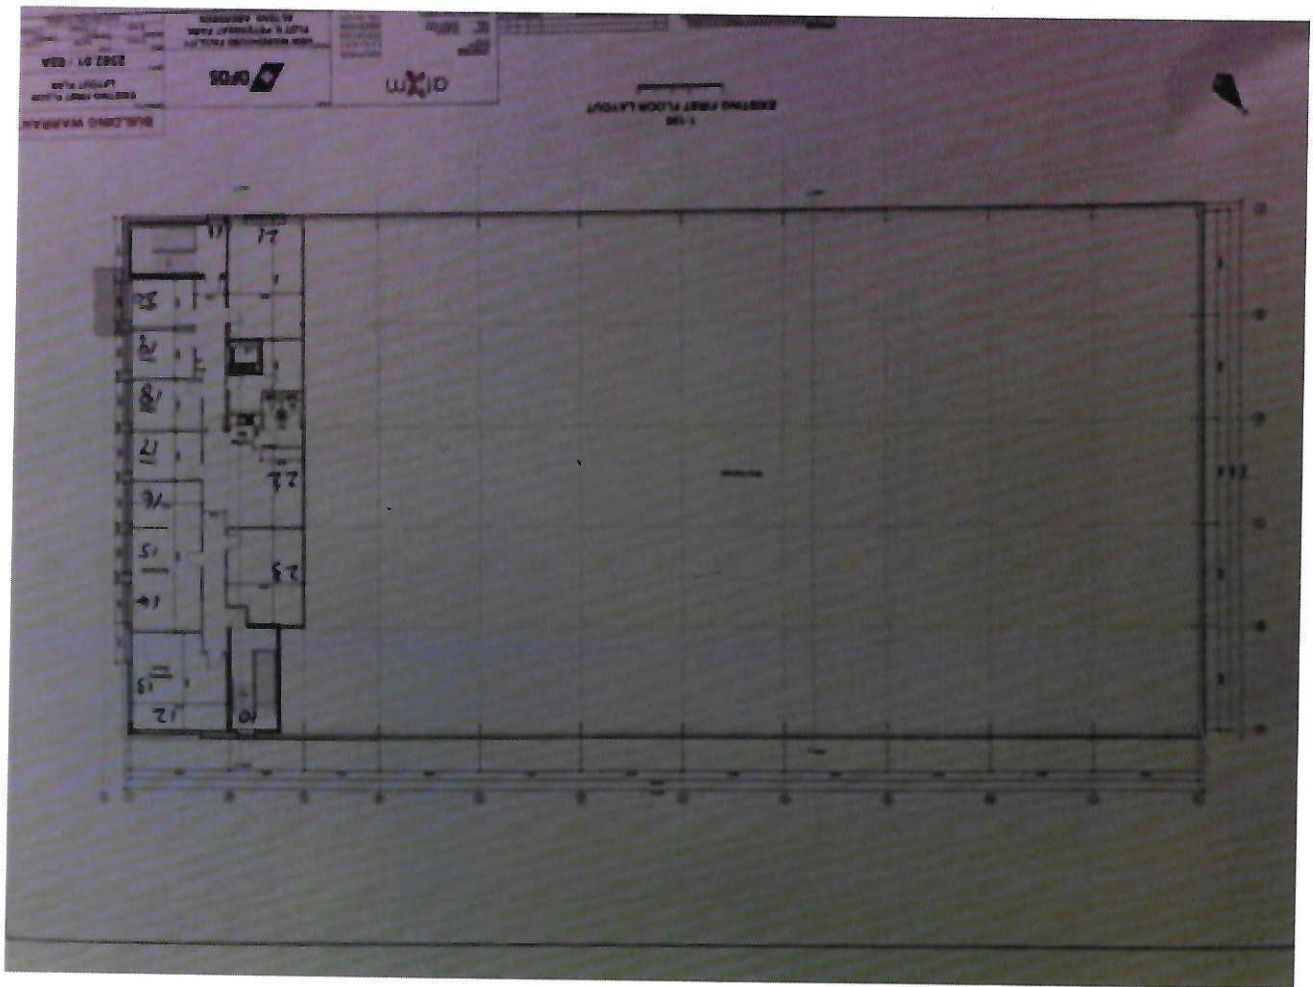

DATE MEASURED/ORDERED
27/02/25

Measured By:
Stuart

mick Devine 07775646838.

x23.

AM
1st call

	Room	Width	Drop	Slat Size	Colour	Control LH or RH	Fitting Height	Price
1	Stm L	2416	1766				2400	
2	beside stairs	2379	1749		(RECEPTION)		2370	
3		2383	1747				2370	
4		2378	1749				"	
5		2379	1750				"	
6		2375	1749				"	
7		2410	1745				"	
8		3554	2264				(2300)	
9		3556	2263				(2300)	
10		998	1746				3535	
11		3520	2256				(2300)	
12		3522	2261				(2300)	
13		2328	1744				2350	
14		2329	1742				"	
15		2336	1747				"	
16		2335	1742				"	
17		2332	1744				"	
18		2336	1738				"	
19		2324	1742				"	
20		986	1748				(2390)	
21		2332	1740				(2350)	
22								
23								
24								

TOTAL PRICE £

DFDS Aberdeen		Window size							
Window Number		Width mm	Drop mm	Window Number		Width mm	Drop mm		
Ground Floor				1st Floor					
1	9	3550	2260	11	12	3516	2257		
2	8	3550	2260	12	13	3524	2264		
3	7	2405	1750	13	14	2329	1745		
4	6	2370	1750	14	15	2330	1742		
5	5	2380	1750	15	16	2340	1744		
6	4	2373	1750	16	17	2333	1743		
7	3	2380	1750	17	18	2337	1740		
8	2	2380	1750	18	19	2337	1740		
9	1	2405	1767	19	20	2328	1740		
				21	21	2331	1742		
Stair Well				1st Floor Office to Warehouse					
10	10	995	1743	22		2367	1303		
11	20	987	1743	23		2363	1302		